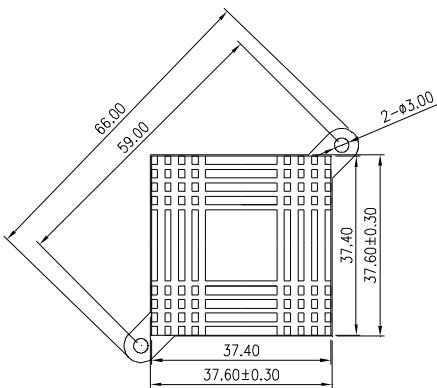

HEAT SINK HS329 SERIES WITH CLIP

HS   **329**   —   **37.4**   —   **37.4**   —   **6**
HEAT SINK   LENGTH   WIDTH   HEIGHT
DIM.L= 37.4mm   37.4mm   6mm
SERIES NO.   MATERIAL: ALUMINUM
329

NOTE : SOME SIZES, STYLES AND OPTION ARE NON-STANDARD, NON-CANCELLABLE, NON-RETURNABLE