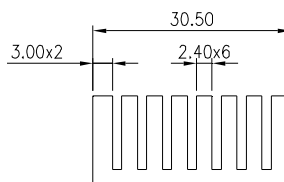

NOTE : SOME SIZES, STYLES AND OPTION ARE NON-STANDARD, NON-CANCELLABLE, NON-RETURNABLE