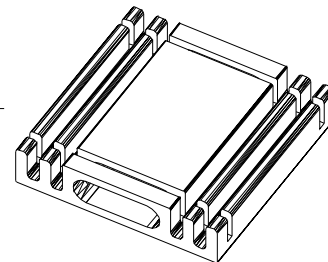

HEAT SINK HS346 SERIES

HS	346	35	35	6
HEAT SINK	SERIES NO. 346	LENGTH 35mm	WIDTH 35mm	HEIGHT 6mm

MATERIAL: ALUMINIUM

HEAT SINK HS347 SERIES

HS	347	27.8	27.8	6
HEAT SINK	SERIES NO. 347	LENGTH 27.8mm	WIDTH 27.8mm	HEIGHT 6mm

MATERIAL: ALUMINIUM

HEAT SINK HS348 SERIES

HS	348	30.5	30	13.6
HEAT SINK	SERIES NO. 348	LENGTH 30.5mm	WIDTH 30mm	HEIGHT 13.6mm

MATERIAL: ALUMINIUM

NOTE : SOME SIZES, STYLES AND OPTION ARE NON-STANDARD, NON-CANCELLABLE, NON-RETURNABLE