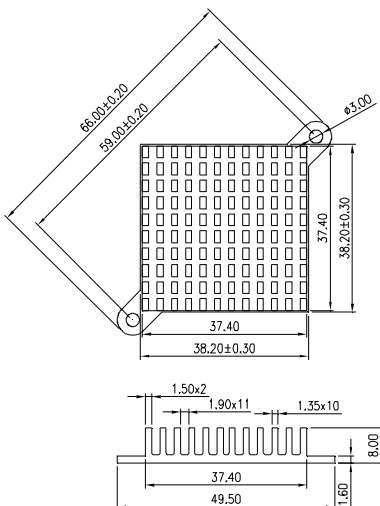

HEAT SINK HS335 SERIES WITH CLIP

HS	335	37.4	37.4	8
HEAT SINK		LENGTH	WIDTH	HEIGHT
SERIES NO.		37.4mm	37.4mm	8mm
335				

MATERIAL: ALUMINUM