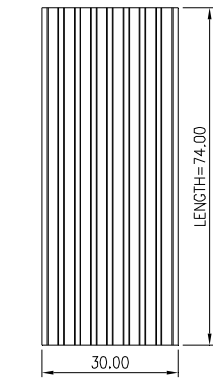

## HEAT SINK HS346 SERIES

<b>HS</b>	<b>346</b>	<b>35</b>	<b>35</b>	<b>6</b>
HEAT SINK	SERIES NO. 346	LENGTH 35mm	WIDTH 35mm	HEIGHT 6mm

MATERIAL: ALUMINIUM

## HEAT SINK HS347 SERIES

<b>HS</b>	<b>347</b>	<b>27.8</b>	<b>27.8</b>	<b>6</b>
HEAT SINK	SERIES NO. 347	LENGTH 27.8mm	WIDTH 27.8mm	HEIGHT 6mm

MATERIAL: ALUMINIUM

## HEAT SINK HS348 SERIES

<b>HS</b>	<b>348</b>	<b>30.5</b>	<b>30</b>	<b>13.6</b>
HEAT SINK	SERIES NO. 348	LENGTH 30.5mm	WIDTH 30mm	HEIGHT 13.6mm

MATERIAL: ALUMINIUM

NOTE : SOME SIZES, STYLES AND OPTION ARE NON-STANDARD, NON-CANCELLABLE, NON-RETURNABLE

## HEAT SINK HS348 SERIES

<b>HS</b>	<b>348</b>	<b>74</b>	<b>30</b>	<b>13.6</b>
HEAT SINK	SERIES NO. 348	LENGTH 74mm	WIDTH 30mm	HEIGHT 13.6mm

MATERIAL: ALUMINUM