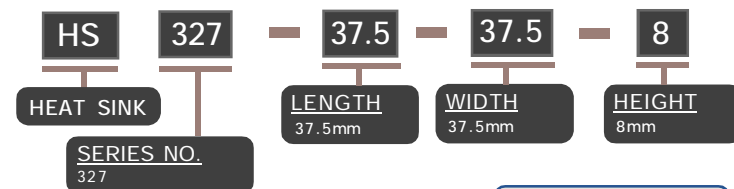

HEAT SINK HS327 SERIES

MATERIAL: ALUMINUM