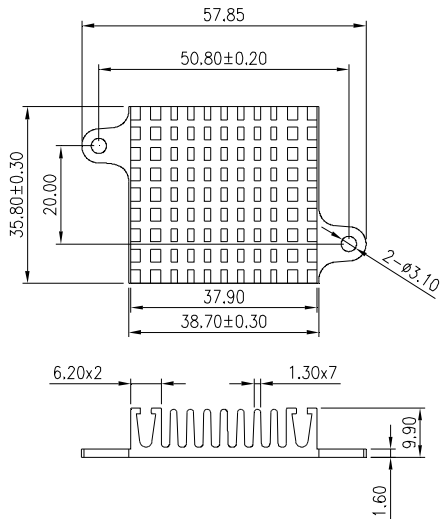

## HEAT SINK HS337 SERIES WITH CLIP

<b>HS</b>	<b>337</b>	<b>37.4</b>	<b>37.4</b>	<b>13</b>
HEAT SINK	SERIES NO. 337	LENGTH 37.4mm	WIDTH 37.4mm	HEIGHT 13mm

MATERIAL: ALUMINUM

## HEAT SINK HS338 SERIES WITH CLIP

<b>HS</b>	<b>338</b>	<b>36</b>	<b>38</b>	<b>10</b>
HEAT SINK	SERIES NO. 338	LENGTH 36mm	WIDTH 38mm	HEIGHT 10mm

MATERIAL: ALUMINUM

NOTE : SOME SIZES, STYLES AND OPTION ARE NON-STANDARD, NON-CANCELLABLE, NON-RETURNABLE

## HEAT SINK HS338A SERIES WITH CLIP

<b>HS</b>	<b>338A</b>	<b>35.8</b>	<b>37.9</b>	<b>9.9</b>
HEAT SINK	SERIES NO. 338A	LENGTH 35.8mm	WIDTH 37.9mm	HEIGHT 9.9mm

MATERIAL: ALUMINUM

## HEAT SINK HS339 SERIES WITH CLIP

<b>HS</b>	<b>339</b>	<b>37.4</b>	<b>37.4</b>	<b>6.5</b>
HEAT SINK	SERIES NO. 339	LENGTH 37.4mm	WIDTH 37.4mm	HEIGHT 6.5mm

MATERIAL: ALUMINUM