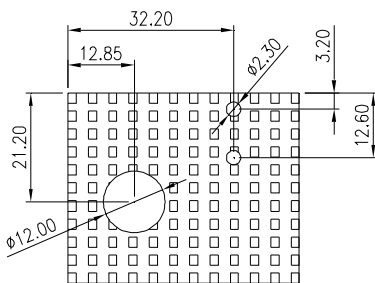

## HEAT SINK HS348 SERIES

<b>HS</b>	<b>348</b>	<b>30.5</b>	<b>30</b>	<b>13.6</b>
HEAT SINK	SERIES NO. 348	LENGTH 30.5mm	WIDTH 30mm	HEIGHT 13.6mm

MATERIAL: ALUMINIUM

NOTE : SOME SIZES, STYLES AND OPTION ARE NON-STANDARD, NON-CANCELLABLE, NON-RETURNABLE

## HEAT SINK HS348 SERIES

<b>HS</b>	<b>348</b>	<b>74</b>	<b>30</b>	<b>13.6</b>
HEAT SINK	SERIES NO. 348	LENGTH 74mm	WIDTH 30mm	HEIGHT 13.6mm

MATERIAL: ALUMINUM

## HEAT SINK HS352 SERIES

<b>HS</b>	<b>352</b>	<b>15</b>	<b>45</b>	<b>10</b>
HEAT SINK	SERIES NO. 352	LENGTH 15mm	WIDTH 45mm	HEIGHT 10mm

MATERIAL: ALUMINUM

## HEAT SINK HS352 SERIES

<b>HS</b>	<b>352</b>	<b>37</b>	<b>45</b>	<b>10</b>
HEAT SINK	SERIES NO. 352	LENGTH 37mm	WIDTH 45m	HEIGHT 10mm

MATERIAL: ALUMINUM

NOTE : SOME SIZES, STYLES AND OPTION ARE NON-STANDARD, NON-CANCELLABLE, NON-RETURNABLE