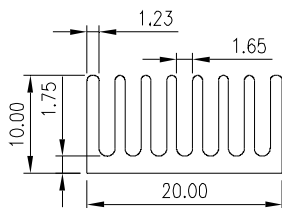

NOTE : SOME SIZES, STYLES AND OPTION ARE NON-STANDARD, NON-CANCELLABLE, NON-RETURNABLE