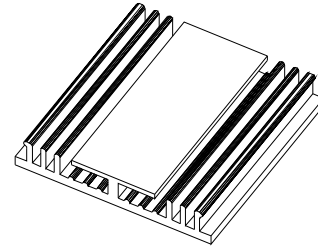

HEAT SINK HS346 SERIES

HS	346	35	35	6
HEAT SINK	SERIES NO. 346	LENGTH 35mm	WIDTH 35mm	HEIGHT 6mm

MATERIAL: ALUMINIUM

HEAT SINK HS347 SERIES

HS	347	27.8	27.8	6
HEAT SINK	SERIES NO. 347	LENGTH 27.8mm	WIDTH 27.8mm	HEIGHT 6mm

MATERIAL: ALUMINIUM

HEAT SINK HS348 SERIES

HS	348	30.5	30	13.6
HEAT SINK	SERIES NO. 348	LENGTH 30.5mm	WIDTH 30mm	HEIGHT 13.6mm

MATERIAL: ALUMINIUM

NOTE : SOME SIZES, STYLES AND OPTION ARE NON-STANDARD, NON-CANCELLABLE, NON-RETURNABLE