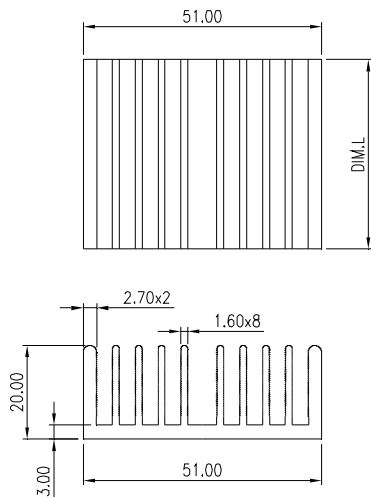

HEAT SINK HS315 SERIES

MATERIAL: ALUMINUM