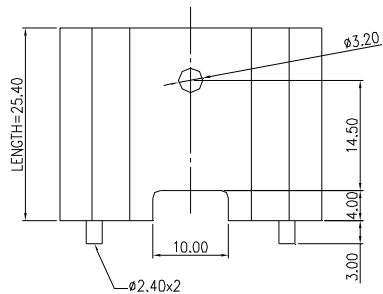

## HEAT SINK HS301 SERIES

<b>HS</b>	<b>301</b>	<b>25.4</b>	<b>P</b>	<b>MI</b>
HEAT SINK	SERIES NO. 301	LENGTH 25.4mm	PEG OPTION BLANK: WITHOUT PEG P: WITH PEG	MOLD CODE

MATERIAL: ALUMINUM

## HEAT SINK HS301G SERIES

<b>HS</b>	<b>301G</b>	<b>25.4</b>	<b>P</b>	<b>MI</b>
HEAT SINK	SERIES NO. 301G	LENGTH 25.4mm	PEG OPTION BLANK: WITHOUT PEG P: WITH PEG	MOLD CODE

MATERIAL: ALUMINUM