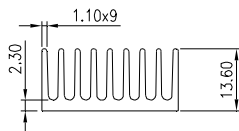

## HEAT SINK HS348 SERIES

<b>HS</b>	<b>348</b>	<b>30.5</b>	<b>30</b>	<b>13.6</b>
HEAT SINK	SERIES NO. 348	LENGTH 30.5mm	WIDTH 30mm	HEIGHT 13.6mm

MATERIAL: ALUMINIUM

NOTE : SOME SIZES, STYLES AND OPTION ARE NON-STANDARD, NON-CANCELLABLE, NON-RETURNABLE

## HEAT SINK HS348 SERIES

<b>HS</b>	<b>348</b>	<b>74</b>	<b>30</b>	<b>13.6</b>
HEAT SINK	SERIES NO. 348	LENGTH 74mm	WIDTH 30mm	HEIGHT 13.6mm

MATERIAL: ALUMINUM