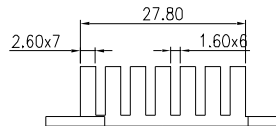

## HEAT SINK HS332 SERIES WITH CLIP

<b>HS</b>	<b>332</b>	<b>37.4</b>	<b>37.4</b>	<b>10</b>
HEAT SINK	SERIES NO. 332	LENGTH 37.4mm	WIDTH 37.4mm	HEIGHT 10mm

MATERIAL: ALUMINUM

## HEAT SINK HS333 L SERIES WITH CLIP

<b>HS</b>	<b>333</b>	<b>28</b>	<b>28</b>	<b>10</b>	<b>L</b>
HEAT SINK	SERIES NO. 333	LENGTH 28mm	WIDTH 28mm	HEIGHT 10mm	LOCK TYPE LEFT TYPE

MATERIAL: ALUMINUM