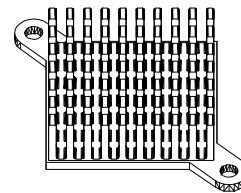

## HEAT SINK HS332 SERIES WITH CLIP

<b>HS</b>	<b>332</b>	<b>37.4</b>	<b>37.4</b>	<b>10</b>
HEAT SINK	SERIES NO. 332	LENGTH 37.4mm	WIDTH 37.4mm	HEIGHT 10mm

MATERIAL: ALUMINUM

## HEAT SINK HS333 L SERIES WITH CLIP

<b>HS</b>	<b>333</b>	<b>28</b>	<b>28</b>	<b>10</b>	<b>L</b>
HEAT SINK	SERIES NO. 333	LENGTH 28mm	WIDTH 28mm	HEIGHT 10mm	LOCK TYPE LEFT TYPE

MATERIAL: ALUMINUM

## HEAT SINK HS333 R SERIES WITH CLIP

<b>HS</b>	<b>333</b>	<b>28</b>	<b>28</b>	<b>10</b>	<b>R</b>
HEAT SINK	SERIES NO. 333	LENGTH 28mm	WIDTH 28mm	HEIGHT 10mm	LOCK TYPE RIGHT TYPE

MATERIAL: ALUMINUM

NOTE : SOME SIZES, STYLES AND OPTION ARE NON-STANDARD, NON-CANCELLABLE, NON-RETURNABLE