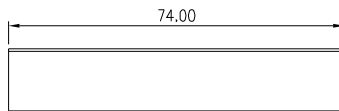

HEAT SINK HS348 SERIES