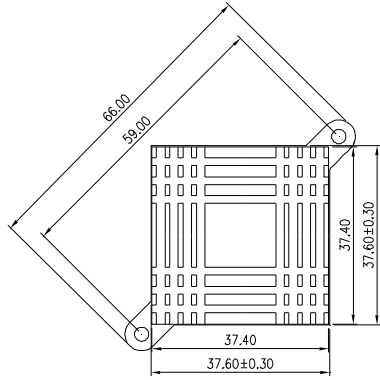

HEAT SINK HS332 SERIES WITH CLIP

HS	332	37.4	37.4	10
HEAT SINK	SERIES NO. 332	LENGTH 37.4mm	WIDTH 37.4mm	HEIGHT 10mm

MATERIAL: ALUMINUM