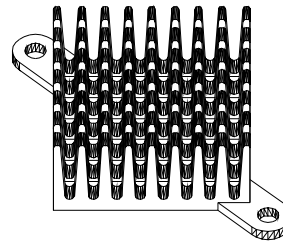

## HEAT SINK HS333 L SERIES WITH CLIP

<b>HS</b>	<b>333</b>	<b>28</b>	<b>28</b>	<b>10</b>	<b>L</b>
HEAT SINK	SERIES NO. 333	LENGTH 28mm	WIDTH 28mm	HEIGHT 10mm	LOCK TYPE LEFT TYPE

MATERIAL: ALUMINUM

## HEAT SINK HS333 R SERIES WITH CLIP

<b>HS</b>	<b>333</b>	<b>28</b>	<b>28</b>	<b>10</b>	<b>R</b>
HEAT SINK	SERIES NO. 333	LENGTH 28mm	WIDTH 28mm	HEIGHT 10mm	LOCK TYPE RIGHT TYPE

MATERIAL: ALUMINUM

NOTE : SOME SIZES, STYLES AND OPTION ARE NON-STANDARD, NON-CANCELLABLE, NON-RETURNABLE

## HEAT SINK HS334A SERIES WITH CLIP

<b>HS</b>	<b>334A</b>	<b>27.8</b>	<b>27.8</b>	<b>13</b>
<b>HEAT SINK</b>		<b>LENGTH</b>	<b>WIDTH</b>	<b>HEIGHT</b>
<b>SERIES NO.</b>		27.8mm	27.8mm	13mm
334A				

MATERIAL: ALUMINUM