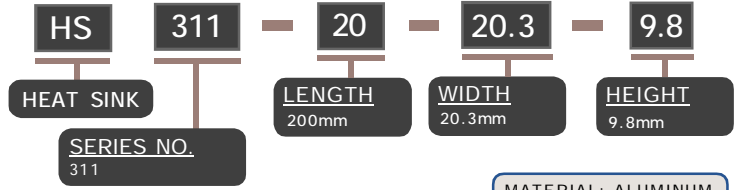

HEAT SINK HS311 SERIES

MATERIAL: ALUMINUM