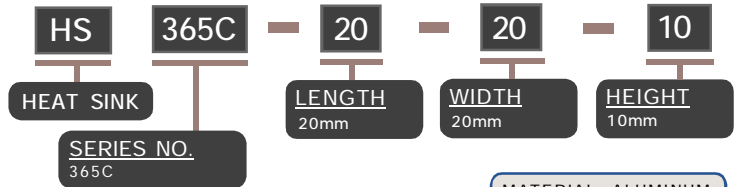

HEAT SINK HS365C SERIES

MATERIAL: ALUMINUM