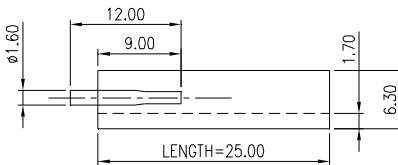

HEAT SINK HS328 SERIES

HS   **328**   —   **25**   —   **X**
HEAT SINK   LENGTH OPTION   PEG OPTION
DIM.L= 25mm   BLANK: WITHOUT PEG
SERIES NO.   P: WITH PEG
328

MATERIAL: ALUMINUM