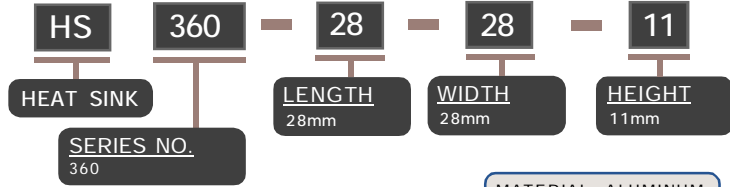

HEAT SINK HS360 SERIES

MATERIAL: ALUMINUM