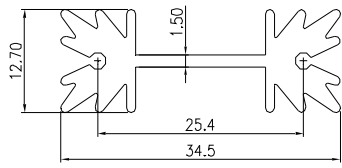

## HEAT SINK HS301 SERIES

<b>HS</b>	<b>301</b>	<b>25.4</b>	<b>P</b>	<b>MI</b>
HEAT SINK	SERIES NO. 301	LENGTH 25.4mm	PEG OPTION BLANK: WITHOUT PEG P: WITH PEG	MOLD CODE

MATERIAL: ALUMINUM

## HEAT SINK HS301G SERIES

<b>HS</b>	<b>301G</b>	<b>25.4</b>	<b>P</b>	<b>MI</b>
HEAT SINK	SERIES NO. 301G	LENGTH 25.4mm	PEG OPTION BLANK: WITHOUT PEG P: WITH PEG	MOLD CODE

MATERIAL: ALUMINUM

## HEAT SINK HS329 SERIES WITH CLIP

**HS**   **329**   —   **37.4**   —   **37.4**   —   **6**  
 HEAT SINK                      LENGTH                      WIDTH                      HEIGHT  
 DIM.L= 37.4mm                      37.4mm                      6mm  
 SERIES NO.                      MATERIAL: ALUMINUM  
 329