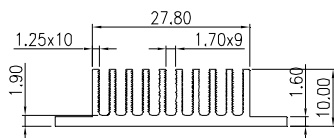

NOTE : SOME SIZES, STYLES AND OPTION ARE NON-STANDARD, NON-CANCELLABLE, NON-RETURNABLE