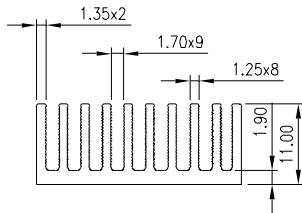

HEAT SINK HS360 SERIES

MATERIAL: ALUMINUM

HEAT SINK HS365 SERIES

MATERIAL: ALUMINUM

HEAT SINK HS365C SERIES

MATERIAL: ALUMINUM

NOTE : SOME SIZES, STYLES AND OPTION ARE NON-STANDARD, NON-CANCELLABLE, NON-RETURNABLE