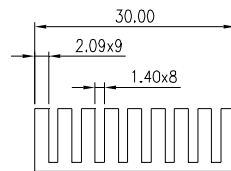

HEAT SINK HS340 SERIES WITH CLIP

HS	340	27.9	27.9	8
HEAT SINK	SERIES NO. 340	LENGTH 27.9mm	WIDTH 27.9mm	HEIGHT 8mm

MATERIAL: ALUMINUM

HEAT SINK HS343 SERIES

HS	343	30	30.1	9.4
HEAT SINK	SERIES NO. 343	LENGTH 30mm	WIDTH 30.1mm	HEIGHT 9.4mm

MATERIAL: ALUMINUM

HEAT SINK HS345 SERIES

HS	345	35	35	10
HEAT SINK	SERIES NO. 345	LENGTH 35mm	WIDTH 35mm	HEIGHT 10mm

MATERIAL: ALUMINUM

NOTE : SOME SIZES, STYLES AND OPTION ARE NON-STANDARD, NON-CANCELLABLE, NON-RETURNABLE