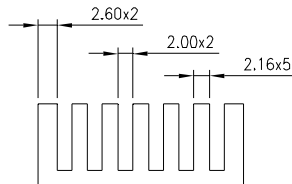

HEAT SINK HS360 SERIES

MATERIAL: ALUMINUM

HEAT SINK HS365 SERIES

MATERIAL: ALUMINUM

HEAT SINK HS365C SERIES

MATERIAL: ALUMINUM

NOTE : SOME SIZES, STYLES AND OPTION ARE NON-STANDARD, NON-CANCELLABLE, NON-RETURNABLE