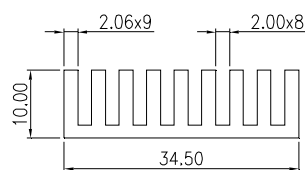

NOTE : SOME SIZES, STYLES AND OPTION ARE NON-STANDARD, NON-CANCELLABLE, NON-RETURNABLE