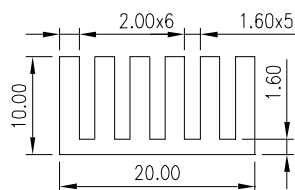

NOTE : SOME SIZES, STYLES AND OPTION ARE NON-STANDARD, NON-CANCELLABLE, NON-RETURNABLE