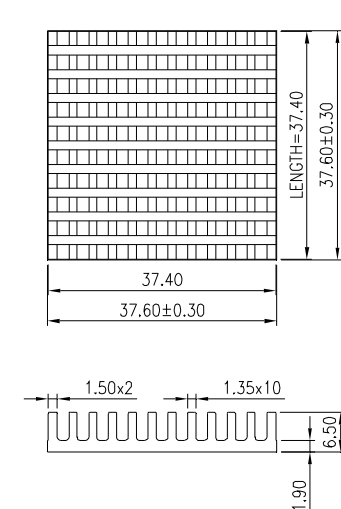

## HEAT SINK HS338A SERIES WITH CLIP

<b>HS</b>	<b>338A</b>	<b>35.8</b>	<b>37.9</b>	<b>9.9</b>
HEAT SINK	SERIES NO. 338A	LENGTH 35.8mm	WIDTH 37.9mm	HEIGHT 9.9mm

MATERIAL: ALUMINUM

## HEAT SINK HS339 SERIES WITH CLIP

<b>HS</b>	<b>339</b>	<b>37.4</b>	<b>37.4</b>	<b>6.5</b>
HEAT SINK	SERIES NO. 339	LENGTH 37.4mm	WIDTH 37.4mm	HEIGHT 6.5mm

MATERIAL: ALUMINUM

## HEAT SINK HS339E SERIES

<b>HS</b>	<b>339E</b>	<b>37.4</b>	<b>37.4</b>	<b>6.5</b>
HEAT SINK	SERIES NO. 339E	LENGTH 37.4mm	WIDTH 37.4mm	HEIGHT 6.5mm

MATERIAL: ALUMINUM

NOTE : SOME SIZES, STYLES AND OPTION ARE NON-STANDARD, NON-CANCELLABLE, NON-RETURNABLE