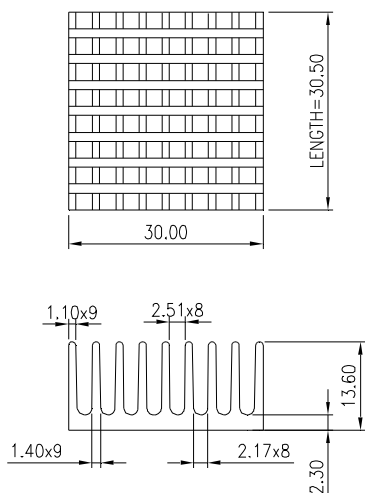

## HEAT SINK HS346 SERIES

<b>HS</b>	<b>346</b>	<b>35</b>	<b>35</b>	<b>6</b>
HEAT SINK	SERIES NO. 346	LENGTH 35mm	WIDTH 35mm	HEIGHT 6mm

MATERIAL: ALUMINIUM

## HEAT SINK HS347 SERIES

<b>HS</b>	<b>347</b>	<b>27.8</b>	<b>27.8</b>	<b>6</b>
HEAT SINK	SERIES NO. 347	LENGTH 27.8mm	WIDTH 27.8mm	HEIGHT 6mm

MATERIAL: ALUMINIUM

## HEAT SINK HS348 SERIES

<b>HS</b>	<b>348</b>	<b>30.5</b>	<b>30</b>	<b>13.6</b>
HEAT SINK	SERIES NO. 348	LENGTH 30.5mm	WIDTH 30mm	HEIGHT 13.6mm

MATERIAL: ALUMINIUM

NOTE : SOME SIZES, STYLES AND OPTION ARE NON-STANDARD, NON-CANCELLABLE, NON-RETURNABLE

## HEAT SINK HS348 SERIES

<b>HS</b>	<b>348</b>	<b>74</b>	<b>30</b>	<b>13.6</b>
HEAT SINK	SERIES NO. 348	LENGTH 74mm	WIDTH 30mm	HEIGHT 13.6mm

MATERIAL: ALUMINUM