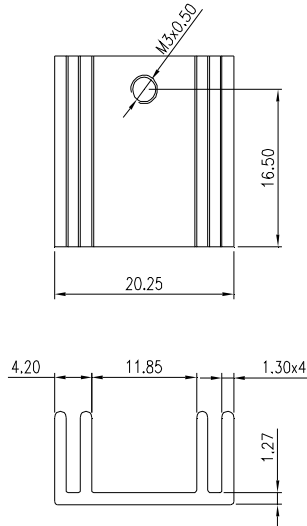

HEAT SINK HS311 SERIES

MATERIAL: ALUMINUM