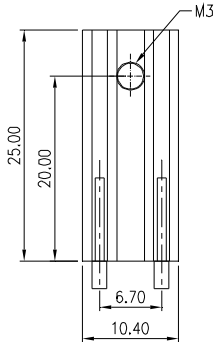

HEAT SINK HS328 SERIES

HS   **328**   —   **25**   —   **X**
HEAT SINK   LENGTH OPTION   PEG OPTION
DIM.L= 25mm   BLANK: WITHOUT PEG
SERIES NO.   P: WITH PEG
328

MATERIAL: ALUMINUM