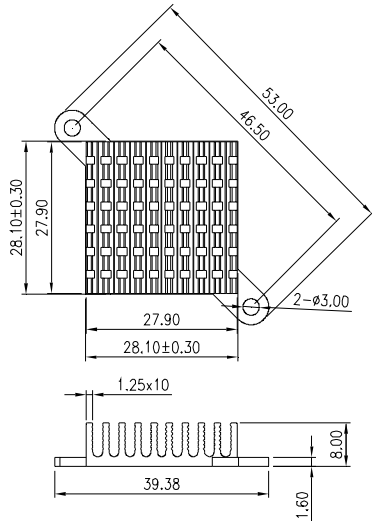

## HEAT SINK HS338A SERIES WITH CLIP

<b>HS</b>	<b>338A</b>	<b>35.8</b>	<b>37.9</b>	<b>9.9</b>
HEAT SINK	SERIES NO. 338A	LENGTH 35.8mm	WIDTH 37.9mm	HEIGHT 9.9mm

MATERIAL: ALUMINUM

## HEAT SINK HS339 SERIES WITH CLIP

<b>HS</b>	<b>339</b>	<b>37.4</b>	<b>37.4</b>	<b>6.5</b>
HEAT SINK	SERIES NO. 339	LENGTH 37.4mm	WIDTH 37.4mm	HEIGHT 6.5mm

MATERIAL: ALUMINUM

## HEAT SINK HS339E SERIES

<b>HS</b>	<b>339E</b>	<b>37.4</b>	<b>37.4</b>	<b>6.5</b>
HEAT SINK	SERIES NO. 339E	LENGTH 37.4mm	WIDTH 37.4mm	HEIGHT 6.5mm

MATERIAL: ALUMINUM

NOTE : SOME SIZES, STYLES AND OPTION ARE NON-STANDARD, NON-CANCELLABLE, NON-RETURNABLE

## HEAT SINK HS340 SERIES WITH CLIP

HS	340	27.9	27.9	8
HEAT SINK	SERIES NO. 340	LENGTH 27.9mm	WIDTH 27.9mm	HEIGHT 8mm

MATERIAL: ALUMINUM