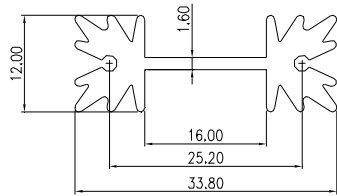

## HEAT SINK HS301 SERIES

<b>HS</b>	<b>301</b>	<b>25.4</b>	<b>P</b>	<b>MI</b>
HEAT SINK	SERIES NO. 301	LENGTH 25.4mm	PEG OPTION BLANK: WITHOUT PEG P: WITH PEG	MOLD CODE

MATERIAL: ALUMINUM

## HEAT SINK HS301G SERIES

<b>HS</b>	<b>301G</b>	<b>25.4</b>	<b>P</b>	<b>MI</b>
HEAT SINK	SERIES NO. 301G	LENGTH 25.4mm	PEG OPTION BLANK: WITHOUT PEG P: WITH PEG	MOLD CODE

MATERIAL: ALUMINUM