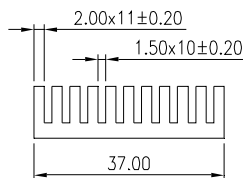

HEAT SINK HS352 SERIES