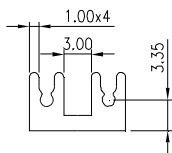

HEAT SINK HS328 SERIES

HS   **328**   —   **25**   —   **X**
HEAT SINK   LENGTH OPTION   PEG OPTION
DIM.L= 25mm   BLANK: WITHOUT PEG
SERIES NO.   P: WITH PEG
328

MATERIAL: ALUMINUM