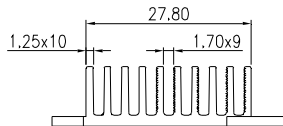

HEAT SINK HS332 SERIES WITH CLIP

HS	332	37.4	37.4	10
HEAT SINK	SERIES NO. 332	LENGTH 37.4mm	WIDTH 37.4mm	HEIGHT 10mm

MATERIAL: ALUMINUM

HEAT SINK HS333 L SERIES WITH CLIP

HS	333	28	28	10	L
HEAT SINK	SERIES NO. 333	LENGTH 28mm	WIDTH 28mm	HEIGHT 10mm	LOCK TYPE LEFT TYPE

MATERIAL: ALUMINUM

HEAT SINK HS333 R SERIES WITH CLIP

HS	333	28	28	10	R
HEAT SINK	SERIES NO. 333	LENGTH 28mm	WIDTH 28mm	HEIGHT 10mm	LOCK TYPE RIGHT TYPE

MATERIAL: ALUMINUM

NOTE : SOME SIZES, STYLES AND OPTION ARE NON-STANDARD, NON-CANCELLABLE, NON-RETURNABLE