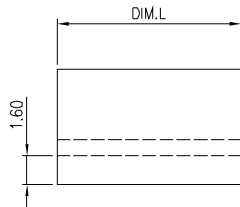

## HEAT SINK HS328 SERIES

**HS**   **328**   —   **XX**   —   **10.4**   —   **6.3**  
 HEAT SINK                      LENGTH OPTION                      HEIGHT  
 DIM.L= XXmm                      6.3mm  
 SERIES NO.                      WIDTH  
 328                      10.4mm