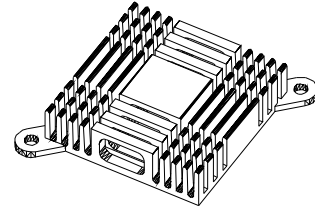

## HEAT SINK HS329 SERIES WITH CLIP

**HS**   **329**   —   **37.4**   —   **37.4**   —   **6**  
 HEAT SINK                      LENGTH                      WIDTH                      HEIGHT  
 DIM.L= 37.4mm                      37.4mm                      6mm  
 SERIES NO.                      MATERIAL: ALUMINUM  
 329

## HEAT SINK HS332 SERIES WITH CLIP

<b>HS</b>	<b>332</b>	<b>37.4</b>	<b>37.4</b>	<b>10</b>
HEAT SINK	SERIES NO. 332	LENGTH 37.4mm	WIDTH 37.4mm	HEIGHT 10mm

MATERIAL: ALUMINUM