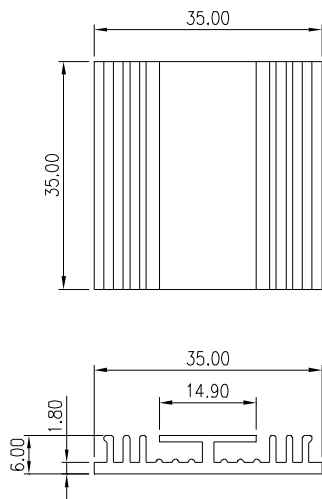

## HEAT SINK HS340 SERIES WITH CLIP

HS	340	27.9	27.9	8
HEAT SINK	SERIES NO. 340	LENGTH 27.9mm	WIDTH 27.9mm	HEIGHT 8mm

MATERIAL: ALUMINUM

## HEAT SINK HS343 SERIES

HS	343	30	30.1	9.4
HEAT SINK	SERIES NO. 343	LENGTH 30mm	WIDTH 30.1mm	HEIGHT 9.4mm

MATERIAL: ALUMINUM

## HEAT SINK HS345 SERIES

HS	345	35	35	10
HEAT SINK	SERIES NO. 345	LENGTH 35mm	WIDTH 35mm	HEIGHT 10mm

MATERIAL: ALUMINUM

NOTE : SOME SIZES, STYLES AND OPTION ARE NON-STANDARD, NON-CANCELLABLE, NON-RETURNABLE

## HEAT SINK HS346 SERIES

<b>HS</b>	<b>346</b>	<b>35</b>	<b>35</b>	<b>6</b>
HEAT SINK	SERIES NO. 346	LENGTH 35mm	WIDTH 35mm	HEIGHT 6mm

MATERIAL: ALUMINIUM