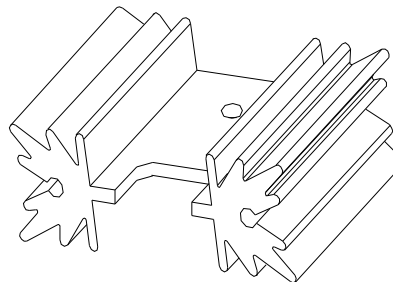

HEAT SINK HS301 SERIES

HS	301	25.4	P	MI
HEAT SINK	SERIES NO. 301	LENGTH 25.4mm	PEG OPTION BLANK: WITHOUT PEG P: WITH PEG	MOLD CODE

MATERIAL: ALUMINUM

HEAT SINK HS301G SERIES

HS	301G	25.4	P	MI
HEAT SINK	SERIES NO. 301G	LENGTH 25.4mm	PEG OPTION BLANK: WITHOUT PEG P: WITH PEG	MOLD CODE

MATERIAL: ALUMINUM

HEAT SINK HS309 SERIES

HS	309	40	40	4.5
HEAT SINK	SERIES NO. 309	LENGTH 40mm	WIDTH 40mm	HEIGHT 4.5mm

MATERIAL: ALUMINUM

NOTE : SOME SIZES, STYLES AND OPTION ARE NON-STANDARD, NON-CANCELLABLE, NON-RETURNABLE