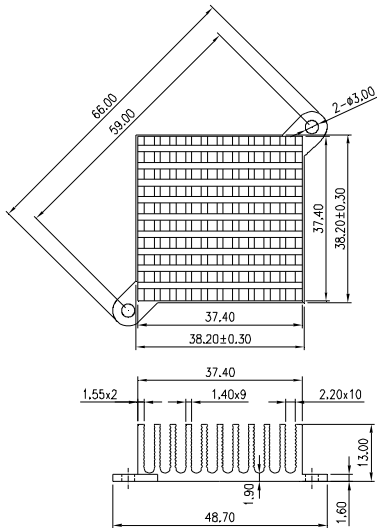

## HEAT SINK HS336 SERIES WITH CLIP

<b>HS</b>	<b>336</b>	<b>37.4</b>	<b>37.4</b>	<b>10</b>
HEAT SINK	SERIES NO. 336	LENGTH 37.4mm	WIDTH 37.4mm	HEIGHT 10mm

MATERIAL: ALUMINUM

## HEAT SINK HS337 SERIES WITH CLIP

<b>HS</b>	<b>337</b>	<b>37.4</b>	<b>37.4</b>	<b>13</b>
HEAT SINK	SERIES NO. 337	LENGTH 37.4mm	WIDTH 37.4mm	HEIGHT 13mm

MATERIAL: ALUMINUM

## HEAT SINK HS338 SERIES WITH CLIP

<b>HS</b>	<b>338</b>	<b>36</b>	<b>38</b>	<b>10</b>
HEAT SINK	SERIES NO. 338	LENGTH 36mm	WIDTH 38mm	HEIGHT 10mm

MATERIAL: ALUMINUM

NOTE : SOME SIZES, STYLES AND OPTION ARE NON-STANDARD, NON-CANCELLABLE, NON-RETURNABLE