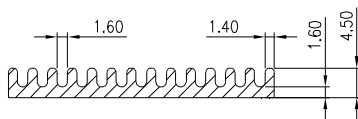

HEAT SINK HS309 SERIES