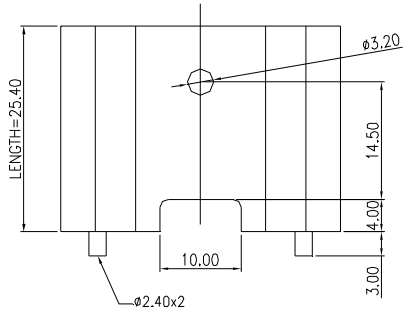

## HEAT SINK HS301 SERIES

<b>HS</b>	<b>301</b>	<b>25.4</b>	<b>P</b>	<b>MI</b>
HEAT SINK	SERIES NO. 301	LENGTH 25.4mm	PEG OPTION BLANK: WITHOUT PEG P: WITH PEG	MOLD CODE

MATERIAL: ALUMINUM

## HEAT SINK HS301G SERIES

<b>HS</b>	<b>301G</b>	<b>25.4</b>	<b>P</b>	<b>MI</b>
HEAT SINK	SERIES NO. 301G	LENGTH 25.4mm	PEG OPTION BLANK: WITHOUT PEG P: WITH PEG	MOLD CODE

MATERIAL: ALUMINUM