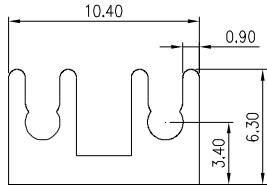

## HEAT SINK HS328 SERIES

**HS**   **328**   —   **XX**   —   **10.4**   —   **6.3**  
 HEAT SINK                      LENGTH OPTION                      HEIGHT  
 DIM.L= XXmm                      6.3mm  
 SERIES NO.                      WIDTH  
 328                      10.4mm