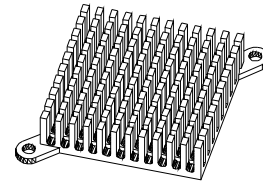

HEAT SINK HS336 SERIES WITH CLIP

HS	336	37.4	37.4	10
HEAT SINK	SERIES NO. 336	LENGTH 37.4mm	WIDTH 37.4mm	HEIGHT 10mm

MATERIAL: ALUMINUM

HEAT SINK HS337 SERIES WITH CLIP

HS	337	37.4	37.4	13
HEAT SINK	SERIES NO. 337	LENGTH 37.4mm	WIDTH 37.4mm	HEIGHT 13mm

MATERIAL: ALUMINUM

HEAT SINK HS338 SERIES WITH CLIP

HS	338	36	38	10
HEAT SINK	SERIES NO. 338	LENGTH 36mm	WIDTH 38mm	HEIGHT 10mm

MATERIAL: ALUMINUM

NOTE : SOME SIZES, STYLES AND OPTION ARE NON-STANDARD, NON-CANCELLABLE, NON-RETURNABLE