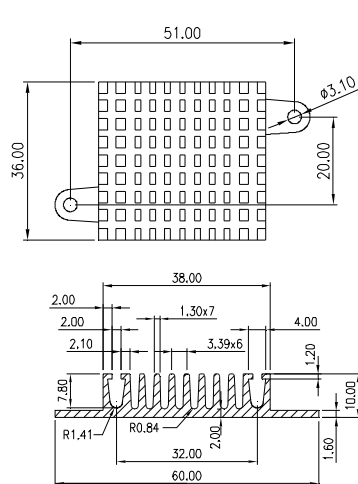

## HEAT SINK HS336 SERIES WITH CLIP

<b>HS</b>	<b>336</b>	<b>37.4</b>	<b>37.4</b>	<b>10</b>
HEAT SINK	SERIES NO. 336	LENGTH 37.4mm	WIDTH 37.4mm	HEIGHT 10mm

MATERIAL: ALUMINUM

## HEAT SINK HS337 SERIES WITH CLIP

<b>HS</b>	<b>337</b>	<b>37.4</b>	<b>37.4</b>	<b>13</b>
HEAT SINK	SERIES NO. 337	LENGTH 37.4mm	WIDTH 37.4mm	HEIGHT 13mm

MATERIAL: ALUMINUM

## HEAT SINK HS338 SERIES WITH CLIP

<b>HS</b>	<b>338</b>	<b>36</b>	<b>38</b>	<b>10</b>
HEAT SINK	SERIES NO. 338	LENGTH 36mm	WIDTH 38mm	HEIGHT 10mm

MATERIAL: ALUMINUM

NOTE : SOME SIZES, STYLES AND OPTION ARE NON-STANDARD, NON-CANCELLABLE, NON-RETURNABLE

## HEAT SINK HS338A SERIES WITH CLIP

<b>HS</b>	<b>338A</b>	<b>35.8</b>	<b>37.9</b>	<b>9.9</b>
HEAT SINK	SERIES NO. 338A	LENGTH 35.8mm	WIDTH 37.9mm	HEIGHT 9.9mm

MATERIAL: ALUMINUM