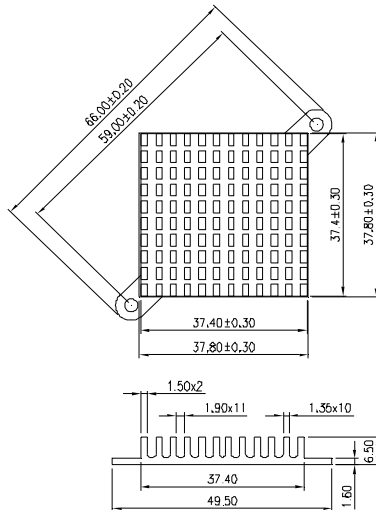

## HEAT SINK HS338 SERIES WITH CLIP

<b>HS</b>	<b>338</b>	<b>36</b>	<b>38</b>	<b>10</b>
HEAT SINK	SERIES NO. 338	LENGTH 36mm	WIDTH 38mm	HEIGHT 10mm

MATERIAL: ALUMINUM

NOTE : SOME SIZES, STYLES AND OPTION ARE NON-STANDARD, NON-CANCELLABLE, NON-RETURNABLE

## HEAT SINK HS338A SERIES WITH CLIP

<b>HS</b>	<b>338A</b>	<b>35.8</b>	<b>37.9</b>	<b>9.9</b>
HEAT SINK	SERIES NO. 338A	LENGTH 35.8mm	WIDTH 37.9mm	HEIGHT 9.9mm

MATERIAL: ALUMINUM

## HEAT SINK HS339 SERIES WITH CLIP

<b>HS</b>	<b>339</b>	<b>37.4</b>	<b>37.4</b>	<b>6.5</b>
HEAT SINK	SERIES NO. 339	LENGTH 37.4mm	WIDTH 37.4mm	HEIGHT 6.5mm

MATERIAL: ALUMINUM

## HEAT SINK HS339E SERIES

<b>HS</b>	<b>339E</b>	<b>37.4</b>	<b>37.4</b>	<b>6.5</b>
HEAT SINK	SERIES NO. 339E	LENGTH 37.4mm	WIDTH 37.4mm	HEIGHT 6.5mm

MATERIAL: ALUMINUM

NOTE : SOME SIZES, STYLES AND OPTION ARE NON-STANDARD, NON-CANCELLABLE, NON-RETURNABLE