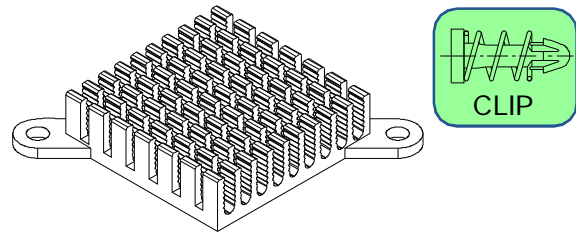

HS	340	27.9	27.9	8
HEAT SINK	SERIES NO. 340	LENGTH 27.9mm	WIDTH 27.9mm	HEIGHT 8mm

MATERIAL: ALUMINUM