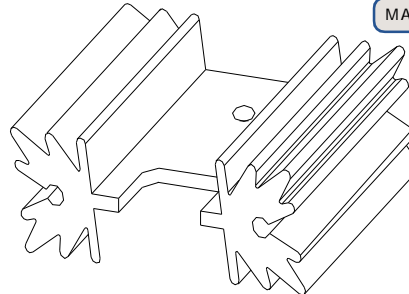

## HEAT SINK HS301 SERIES

<b>HS</b>	<b>301</b>	<b>25.4</b>	<b>P</b>	<b>MI</b>
HEAT SINK	SERIES NO. 301	LENGTH 25.4mm	PEG OPTION BLANK: WITHOUT PEG P: WITH PEG	MOLD CODE

MATERIAL: ALUMINUM