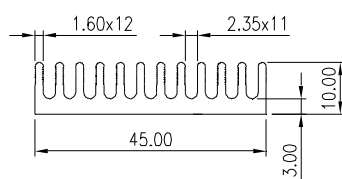

HEAT SINK HS352 SERIES