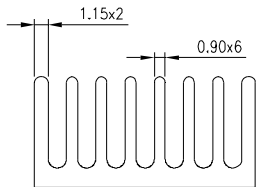

HEAT SINK HS360 SERIES

MATERIAL: ALUMINUM

HEAT SINK HS365 SERIES

MATERIAL: ALUMINUM

HEAT SINK HS365C SERIES

MATERIAL: ALUMINUM

NOTE : SOME SIZES, STYLES AND OPTION ARE NON-STANDARD, NON-CANCELLABLE, NON-RETURNABLE