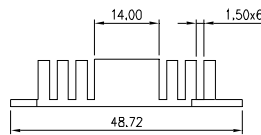

HEAT SINK HS332 SERIES WITH CLIP

HS	332	37.4	37.4	10
HEAT SINK	SERIES NO. 332	LENGTH 37.4mm	WIDTH 37.4mm	HEIGHT 10mm

MATERIAL: ALUMINUM

HEAT SINK HS333 L SERIES WITH CLIP

HS	333	28	28	10	L
HEAT SINK	SERIES NO. 333	LENGTH 28mm	WIDTH 28mm	HEIGHT 10mm	LOCK TYPE LEFT TYPE

MATERIAL: ALUMINUM

HEAT SINK HS333 R SERIES WITH CLIP

HS	333	28	28	10	R
HEAT SINK	SERIES NO. 333	LENGTH 28mm	WIDTH 28mm	HEIGHT 10mm	LOCK TYPE RIGHT TYPE

MATERIAL: ALUMINUM

NOTE : SOME SIZES, STYLES AND OPTION ARE NON-STANDARD, NON-CANCELLABLE, NON-RETURNABLE