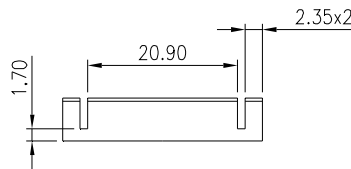

## HEAT SINK HS346 SERIES

<b>HS</b>	<b>346</b>	<b>35</b>	<b>35</b>	<b>6</b>
HEAT SINK	SERIES NO. 346	LENGTH 35mm	WIDTH 35mm	HEIGHT 6mm

MATERIAL: ALUMINIUM

## HEAT SINK HS347 SERIES

<b>HS</b>	<b>347</b>	<b>27.8</b>	<b>27.8</b>	<b>6</b>
HEAT SINK	SERIES NO. 347	LENGTH 27.8mm	WIDTH 27.8mm	HEIGHT 6mm

MATERIAL: ALUMINIUM