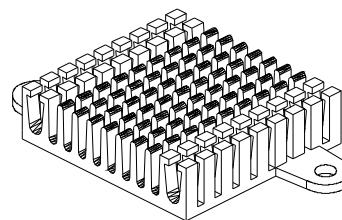

## HEAT SINK HS337 SERIES WITH CLIP

<b>HS</b>	<b>337</b>	<b>37.4</b>	<b>37.4</b>	<b>13</b>
HEAT SINK	SERIES NO. 337	LENGTH 37.4mm	WIDTH 37.4mm	HEIGHT 13mm

MATERIAL: ALUMINUM

## HEAT SINK HS338 SERIES WITH CLIP

<b>HS</b>	<b>338</b>	<b>36</b>	<b>38</b>	<b>10</b>
HEAT SINK	SERIES NO. 338	LENGTH 36mm	WIDTH 38mm	HEIGHT 10mm

MATERIAL: ALUMINUM

NOTE : SOME SIZES, STYLES AND OPTION ARE NON-STANDARD, NON-CANCELLABLE, NON-RETURNABLE