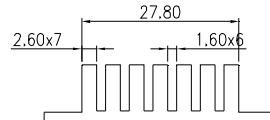

NOTE : SOME SIZES, STYLES AND OPTION ARE NON-STANDARD, NON-CANCELLABLE, NON-RETURNABLE