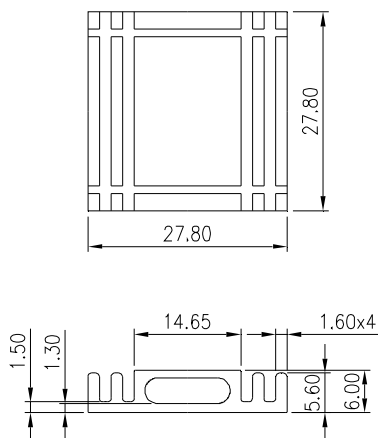

## HEAT SINK HS345 SERIES

HS	345	35	35	10
HEAT SINK	SERIES NO. 345	LENGTH 35mm	WIDTH 35mm	HEIGHT 10mm

MATERIAL: ALUMINUM

NOTE : SOME SIZES, STYLES AND OPTION ARE NON-STANDARD, NON-CANCELLABLE, NON-RETURNABLE

## HEAT SINK HS346 SERIES

<b>HS</b>	<b>346</b>	<b>35</b>	<b>35</b>	<b>6</b>
HEAT SINK	SERIES NO. 346	LENGTH 35mm	WIDTH 35mm	HEIGHT 6mm

MATERIAL: ALUMINIUM

## HEAT SINK HS347 SERIES

<b>HS</b>	<b>347</b>	<b>27.8</b>	<b>27.8</b>	<b>6</b>
HEAT SINK	SERIES NO. 347	LENGTH 27.8mm	WIDTH 27.8mm	HEIGHT 6mm

MATERIAL: ALUMINIUM

## HEAT SINK HS348 SERIES

<b>HS</b>	<b>348</b>	<b>30.5</b>	<b>30</b>	<b>13.6</b>
HEAT SINK	SERIES NO. 348	LENGTH 30.5mm	WIDTH 30mm	HEIGHT 13.6mm

MATERIAL: ALUMINIUM

NOTE : SOME SIZES, STYLES AND OPTION ARE NON-STANDARD, NON-CANCELLABLE, NON-RETURNABLE