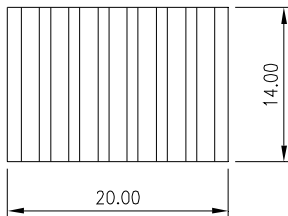

HEAT SINK HS365 SERIES

MATERIAL: ALUMINUM