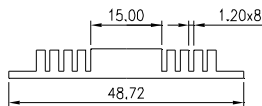

HEAT SINK HS329 SERIES WITH CLIP

HS   **329**   —   **37.4**   —   **37.4**   —   **6**
HEAT SINK   LENGTH   WIDTH   HEIGHT
DIM.L= 37.4mm   37.4mm   6mm
SERIES NO.   MATERIAL: ALUMINUM
329

NOTE : SOME SIZES, STYLES AND OPTION ARE NON-STANDARD, NON-CANCELLABLE, NON-RETURNABLE