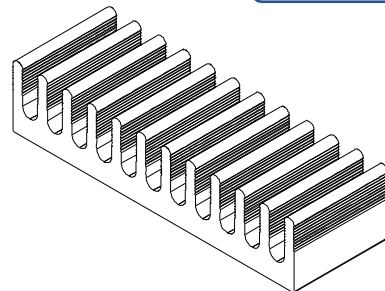

HS	352	15	45	10
HEAT SINK	SERIES NO. 352	LENGTH 15mm	WIDTH 45mm	HEIGHT 10mm

MATERIAL: ALUMINUM