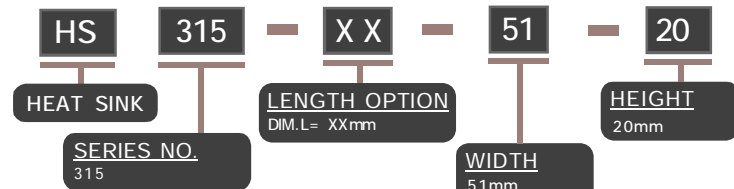

HEAT SINK HS315 SERIES

MATERIAL: ALUMINUM