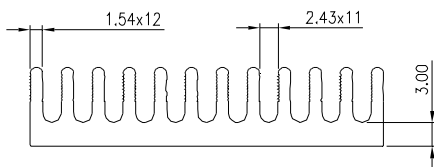

HEAT SINK HS352 SERIES