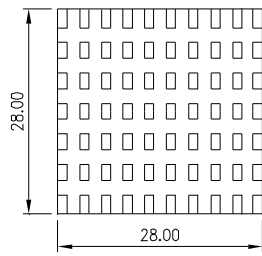

HEAT SINK HS360 SERIES

MATERIAL: ALUMINUM