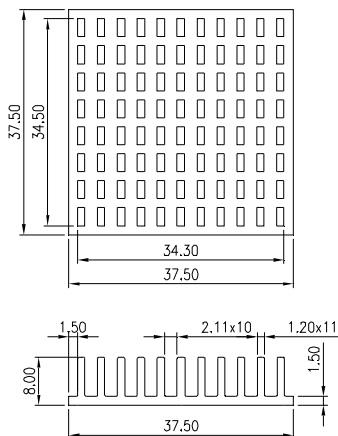

HEAT SINK HS327 SERIES

MATERIAL: ALUMINUM