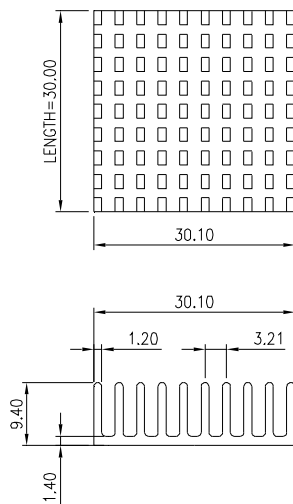

## HEAT SINK HS339E SERIES

<b>HS</b>	<b>339E</b>	<b>37.4</b>	<b>37.4</b>	<b>6.5</b>
HEAT SINK	SERIES NO. 339E	LENGTH 37.4mm	WIDTH 37.4mm	HEIGHT 6.5mm

MATERIAL: ALUMINUM

NOTE : SOME SIZES, STYLES AND OPTION ARE NON-STANDARD, NON-CANCELLABLE, NON-RETURNABLE

## HEAT SINK HS340 SERIES WITH CLIP

HS	340	27.9	27.9	8
HEAT SINK	SERIES NO. 340	LENGTH 27.9mm	WIDTH 27.9mm	HEIGHT 8mm

MATERIAL: ALUMINUM

## HEAT SINK HS343 SERIES

HS	343	30	30.1	9.4
HEAT SINK	SERIES NO. 343	LENGTH 30mm	WIDTH 30.1mm	HEIGHT 9.4mm

MATERIAL: ALUMINUM