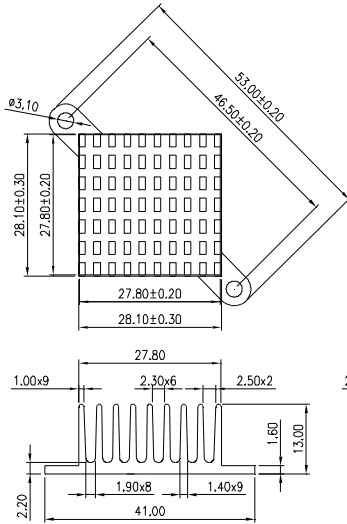

## HEAT SINK HS301G SERIES

<b>HS</b>	<b>301G</b>	<b>25.4</b>	<b>P</b>	<b>MI</b>
HEAT SINK	SERIES NO. 301G	LENGTH 25.4mm	PEG OPTION BLANK: WITHOUT PEG P: WITH PEG	MOLD CODE

MATERIAL: ALUMINUM

## HEAT SINK HS333 L SERIES WITH CLIP

<b>HS</b>	<b>333</b>	<b>28</b>	<b>28</b>	<b>10</b>	<b>L</b>
HEAT SINK	SERIES NO. 333	LENGTH 28mm	WIDTH 28mm	HEIGHT 10mm	LOCK TYPE LEFT TYPE

MATERIAL: ALUMINUM

## HEAT SINK HS333 R SERIES WITH CLIP

<b>HS</b>	<b>333</b>	<b>28</b>	<b>28</b>	<b>10</b>	<b>R</b>
HEAT SINK	SERIES NO. 333	LENGTH 28mm	WIDTH 28mm	HEIGHT 10mm	LOCK TYPE RIGHT TYPE

MATERIAL: ALUMINUM

NOTE : SOME SIZES, STYLES AND OPTION ARE NON-STANDARD, NON-CANCELLABLE, NON-RETURNABLE

## HEAT SINK HS334A SERIES WITH CLIP

<b>HS</b>	<b>334A</b>	<b>27.8</b>	<b>27.8</b>	<b>13</b>
<b>HEAT SINK</b>		<b>LENGTH</b>	<b>WIDTH</b>	<b>HEIGHT</b>
<b>SERIES NO.</b>		27.8mm	27.8mm	13mm
334A				

MATERIAL: ALUMINUM