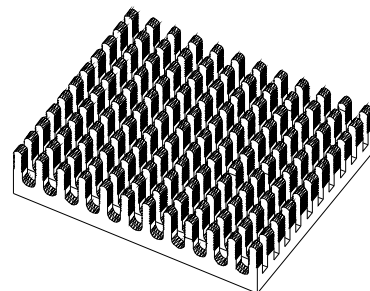

## HEAT SINK HS348 SERIES

<b>HS</b>	<b>348</b>	<b>74</b>	<b>30</b>	<b>13.6</b>
HEAT SINK	SERIES NO. 348	LENGTH 74mm	WIDTH 30mm	HEIGHT 13.6mm

MATERIAL: ALUMINUM

## HEAT SINK HS352 SERIES

<b>HS</b>	<b>352</b>	<b>15</b>	<b>45</b>	<b>10</b>
HEAT SINK	SERIES NO. 352	LENGTH 15mm	WIDTH 45mm	HEIGHT 10mm

MATERIAL: ALUMINUM

## HEAT SINK HS352 SERIES

<b>HS</b>	<b>352</b>	<b>37</b>	<b>45</b>	<b>10</b>
HEAT SINK	SERIES NO. 352	LENGTH 37mm	WIDTH 45m	HEIGHT 10mm

MATERIAL: ALUMINUM

NOTE : SOME SIZES, STYLES AND OPTION ARE NON-STANDARD, NON-CANCELLABLE, NON-RETURNABLE