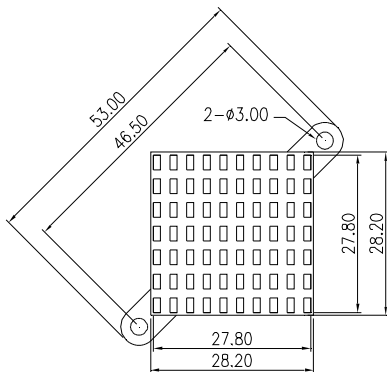

## HEAT SINK HS332 SERIES WITH CLIP

<b>HS</b>	<b>332</b>	<b>37.4</b>	<b>37.4</b>	<b>10</b>
HEAT SINK	SERIES NO. 332	LENGTH 37.4mm	WIDTH 37.4mm	HEIGHT 10mm

MATERIAL: ALUMINUM

## HEAT SINK HS333 L SERIES WITH CLIP

<b>HS</b>	<b>333</b>	<b>28</b>	<b>28</b>	<b>10</b>	<b>L</b>
HEAT SINK	SERIES NO. 333	LENGTH 28mm	WIDTH 28mm	HEIGHT 10mm	LOCK TYPE LEFT TYPE

MATERIAL: ALUMINUM

## HEAT SINK HS333 R SERIES WITH CLIP

<b>HS</b>	<b>333</b>	<b>28</b>	<b>28</b>	<b>10</b>	<b>R</b>
HEAT SINK	SERIES NO. 333	LENGTH 28mm	WIDTH 28mm	HEIGHT 10mm	LOCK TYPE RIGHT TYPE

MATERIAL: ALUMINUM

NOTE : SOME SIZES, STYLES AND OPTION ARE NON-STANDARD, NON-CANCELLABLE, NON-RETURNABLE