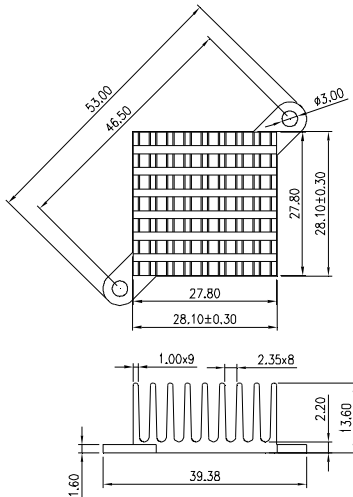

## HEAT SINK HS333 L SERIES WITH CLIP

<b>HS</b>	<b>333</b>	<b>28</b>	<b>28</b>	<b>10</b>	<b>L</b>
HEAT SINK	SERIES NO. 333	LENGTH 28mm	WIDTH 28mm	HEIGHT 10mm	LOCK TYPE LEFT TYPE

MATERIAL: ALUMINUM

## HEAT SINK HS333 R SERIES WITH CLIP

<b>HS</b>	<b>333</b>	<b>28</b>	<b>28</b>	<b>10</b>	<b>R</b>
HEAT SINK	SERIES NO. 333	LENGTH 28mm	WIDTH 28mm	HEIGHT 10mm	LOCK TYPE RIGHT TYPE

MATERIAL: ALUMINUM

NOTE : SOME SIZES, STYLES AND OPTION ARE NON-STANDARD, NON-CANCELLABLE, NON-RETURNABLE

## HEAT SINK HS334A SERIES WITH CLIP

<b>HS</b>	<b>334A</b>	<b>27.8</b>	<b>27.8</b>	<b>13</b>
<b>HEAT SINK</b>		<b>LENGTH</b>	<b>WIDTH</b>	<b>HEIGHT</b>
<b>SERIES NO.</b>		27.8mm	27.8mm	13mm
334A				

MATERIAL: ALUMINUM

## HEAT SINK HS334B SERIES WITH CLIP

<b>HS</b>	<b>334B</b>	<b>27.8</b>	<b>27.8</b>	<b>13.6</b>
<b>HEAT SINK</b>		<b>LENGTH</b>	<b>WIDTH</b>	<b>HEIGHT</b>
<b>SERIES NO.</b>		27.8mm	27.8mm	13.6mm
334B				