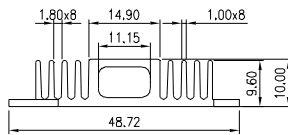

## HEAT SINK HS329 SERIES WITH CLIP

**HS**   **329**   —   **37.4**   —   **37.4**   —   **6**  
 HEAT SINK                      LENGTH                      WIDTH                      HEIGHT  
 DIM.L= 37.4mm                      37.4mm                      6mm  
 SERIES NO.                      MATERIAL: ALUMINUM  
 329

## HEAT SINK HS332 SERIES WITH CLIP

<b>HS</b>	<b>332</b>	<b>37.4</b>	<b>37.4</b>	<b>10</b>
HEAT SINK	SERIES NO. 332	LENGTH 37.4mm	WIDTH 37.4mm	HEIGHT 10mm

MATERIAL: ALUMINUM