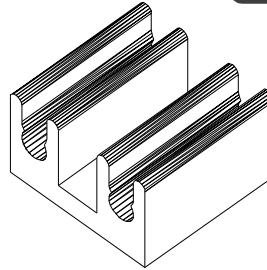

## HEAT SINK HS328 SERIES

**HS**   **328**   —   **XX**   —   **10.4**   —   **6.3**  
 HEAT SINK                      LENGTH OPTION                      HEIGHT  
 DIM.L= XXmm                      6.3mm  
 SERIES NO.                      WIDTH  
 328                      10.4mm