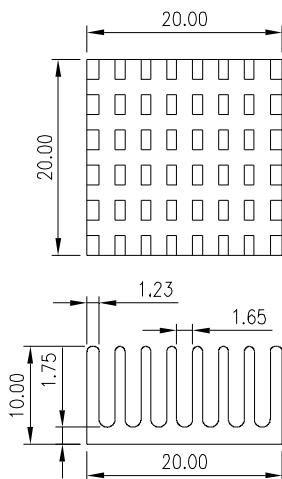

HEAT SINK HS365C SERIES

MATERIAL: ALUMINUM