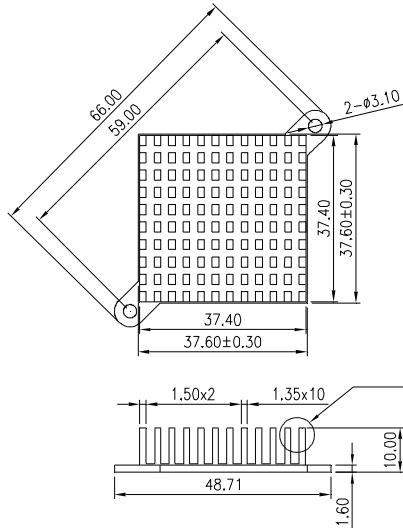

## HEAT SINK HS335 SERIES WITH CLIP

<b>HS</b>	<b>335</b>	<b>37.4</b>	<b>37.4</b>	<b>8</b>
<b>HEAT SINK</b>		<b>LENGTH</b>	<b>WIDTH</b>	<b>HEIGHT</b>
<b>SERIES NO.</b>		37.4mm	37.4mm	8mm
335				

MATERIAL: ALUMINUM

## HEAT SINK HS336 SERIES WITH CLIP

<b>HS</b>	<b>336</b>	<b>37.4</b>	<b>37.4</b>	<b>10</b>
HEAT SINK	SERIES NO. 336	LENGTH 37.4mm	WIDTH 37.4mm	HEIGHT 10mm

MATERIAL: ALUMINUM