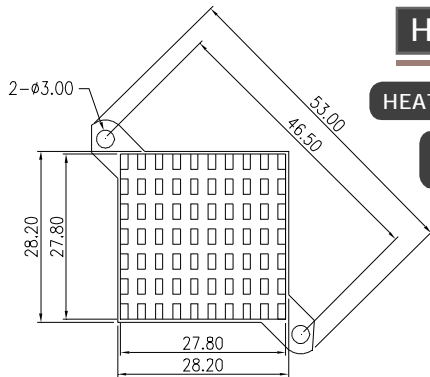

## HEAT SINK HS332 SERIES WITH CLIP

<b>HS</b>	<b>332</b>	<b>37.4</b>	<b>37.4</b>	<b>10</b>
HEAT SINK	SERIES NO. 332	LENGTH 37.4mm	WIDTH 37.4mm	HEIGHT 10mm

MATERIAL: ALUMINUM

## HEAT SINK HS333 L SERIES WITH CLIP

<b>HS</b>	<b>333</b>	<b>28</b>	<b>28</b>	<b>10</b>	<b>L</b>
HEAT SINK	SERIES NO. 333	LENGTH 28mm	WIDTH 28mm	HEIGHT 10mm	LOCK TYPE LEFT TYPE

MATERIAL: ALUMINUM