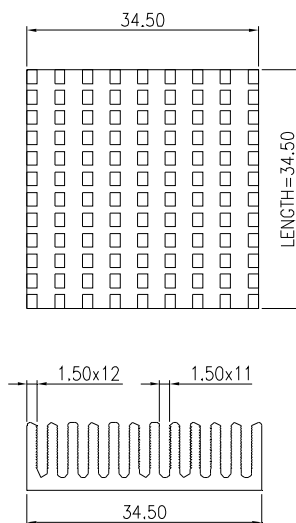

HEAT SINK HS345 SERIES