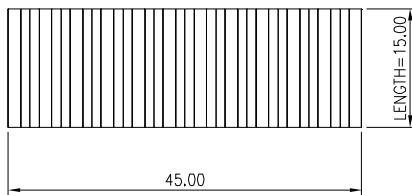

HEAT SINK HS352 SERIES