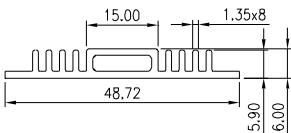

HEAT SINK HS329 SERIES WITH CLIP

HS   **329**   —   **37.4**   —   **37.4**   —   **6**
HEAT SINK   LENGTH   WIDTH   HEIGHT
DIM.L= 37.4mm   37.4mm   6mm
SERIES NO.   MATERIAL: ALUMINUM
329

NOTE : SOME SIZES, STYLES AND OPTION ARE NON-STANDARD, NON-CANCELLABLE, NON-RETURNABLE