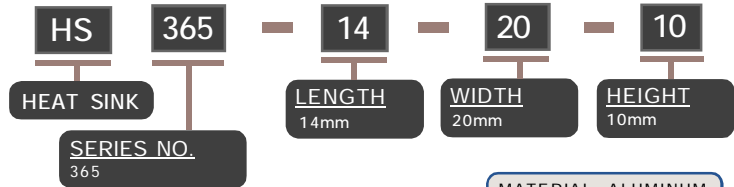

HEAT SINK HS365 SERIES

MATERIAL: ALUMINUM