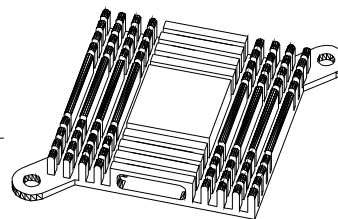

HEAT SINK HS329 SERIES WITH CLIP

HS   **329**   —   **37.4**   —   **37.4**   —   **6**
HEAT SINK   LENGTH   WIDTH   HEIGHT
DIM.L= 37.4mm   37.4mm   6mm
SERIES NO.   MATERIAL: ALUMINUM
329

NOTE : SOME SIZES, STYLES AND OPTION ARE NON-STANDARD, NON-CANCELLABLE, NON-RETURNABLE