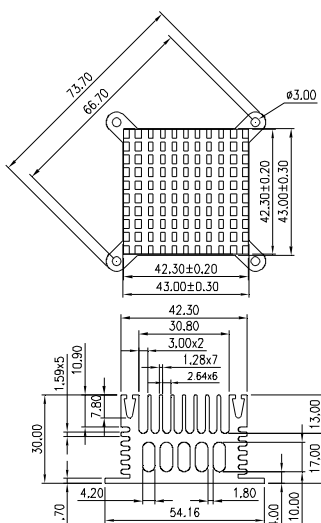

MMI *PRECISION CORPORATION*

HEAT SINK

HS4XX SERIES

HEAT SINK HS411 SERIES WITH CLIP

HS	411	28	28	25
HEAT SINK	SERIES NO. 411	LENGTH 28mm	WIDTH 28mm	HEIGHT 25mm

MATERIAL: ALUMINUM

HEAT SINK HS416 SERIES

HS	416	25.4	X
HEAT SINK	SERIES NO. 416	LENGTH 25.4mm	PEG OPTION BLANK: WITHOUT PEG P: WITH PEG

MATERIAL: ALUMINUM

HEAT SINK HS416B SERIES

HS	416B	25.4	X
HEAT SINK	SERIES NO. 416B	LENGTH 25.4mm	PEG OPTION BLANK: WITHOUT PEG P: WITH PEG

MATERIAL: ALUMINUM

NOTE : SOME SIZES, STYLES AND OPTION ARE NON-STANDARD, NON-CANCELLABLE, NON-RETURNABLE

HEAT SINK HS417 SERIES WITH CLIP

HS	417	42.5	42.3	30
HEAT SINK	SERIES NO. 417	LENGTH 42.5mm	WIDTH 42.3mm	HEIGHT 30mm

MATERIAL: ALUMINUM

HEAT SINK HS417H SERIES WITH CLIP

HS	417H	60	42.7	30
HEAT SINK	SERIES NO. 417H	LENGTH 60mm	WIDTH 42.7mm	HEIGHT 30mm

MATERIAL: ALUMINUM

HEAT SINK HS417X SERIES WITH CLIP

HS	417X	42.3	42.3	30
HEAT SINK	SERIES NO. 417X	LENGTH 42.3mm	WIDTH 42.3mm	HEIGHT 30mm

MATERIAL: ALUMINUM

NOTE : SOME SIZES, STYLES AND OPTION ARE NON-STANDARD, NON-CANCELLABLE, NON-RETURNABLE