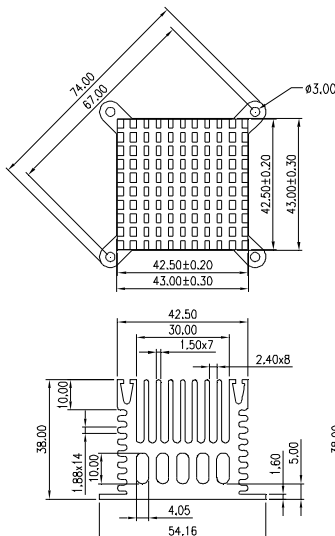

HEAT SINK HS430X SERIES WITH CLIP

MATERIAL: ALUMINUM