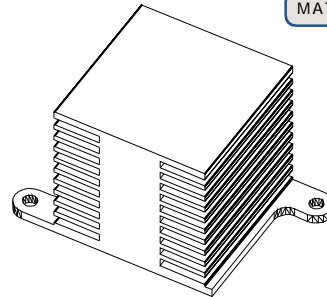

MATERIAL: ALUMINUM

NOTE : SOME SIZES, STYLES AND OPTION ARE NON-STANDARD, NON-CANCELLABLE, NON-RETURNABLE

HEAT SINK HS439E SERIES WITH CLIP

HS	439E	39.4	30	10
HEAT SINK		LENGTH	WIDTH	HEIGHT
SERIES NO.		39.4mm	30mm	10mm
439E				

MATERIAL: ALUMINUM

HEAT SINK HS440 SERIES WITH CLIP

HS	440	35	38	34
HEAT SINK		LENGTH	WIDTH	HEIGHT
SERIES NO.		35mm	38mm	34mm
440				

MATERIAL: ALUMINUM

HEAT SINK HS441 SERIES WITH CLIP

HS	441	17.4	28	17
HEAT SINK		LENGTH	WIDTH	HEIGHT
SERIES NO.		17.4mm	28mm	17mm
441				

MATERIAL: ALUMINUM

NOTE : SOME SIZES, STYLES AND OPTION ARE NON-STANDARD, NON-CANCELLABLE, NON-RETURNABLE

HEAT SINK HS444B SERIES WITH CLIP

HS	444B	37.6	37.6	36
HEAT SINK		LENGTH	WIDTH	HEIGHT
SERIES NO. 444B		37.6mm	37.6mm	36mm