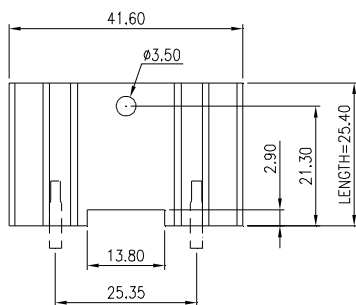

MMI *PRECISION CORPORATION*

HEAT SINK

HS4XX SERIES

HEAT SINK HS411 SERIES WITH CLIP

HS	411	28	28	25
HEAT SINK	SERIES NO. 411	LENGTH 28mm	WIDTH 28mm	HEIGHT 25mm

MATERIAL: ALUMINUM

HEAT SINK HS416 SERIES

HS	416	25.4	X
HEAT SINK	SERIES NO. 416	LENGTH 25.4mm	PEG OPTION BLANK: WITHOUT PEG P: WITH PEG

MATERIAL: ALUMINUM

HEAT SINK HS416B SERIES

HS	416B	25.4	X
HEAT SINK	SERIES NO. 416B	LENGTH 25.4mm	PEG OPTION BLANK: WITHOUT PEG P: WITH PEG

MATERIAL: ALUMINUM

NOTE : SOME SIZES, STYLES AND OPTION ARE NON-STANDARD, NON-CANCELLABLE, NON-RETURNABLE

HEAT SINK HS417 SERIES WITH CLIP

HS	417	42.5	42.3	30
HEAT SINK	SERIES NO. 417	LENGTH 42.5mm	WIDTH 42.3mm	HEIGHT 30mm

MATERIAL: ALUMINUM

HEAT SINK HS417H SERIES WITH CLIP

HS	417H	60	42.7	30
HEAT SINK	SERIES NO. 417H	LENGTH 60mm	WIDTH 42.7mm	HEIGHT 30mm

MATERIAL: ALUMINUM

HEAT SINK HS417X SERIES WITH CLIP

HS	417X	42.3	42.3	30
HEAT SINK	SERIES NO. 417X	LENGTH 42.3mm	WIDTH 42.3mm	HEIGHT 30mm

MATERIAL: ALUMINUM

NOTE : SOME SIZES, STYLES AND OPTION ARE NON-STANDARD, NON-CANCELLABLE, NON-RETURNABLE