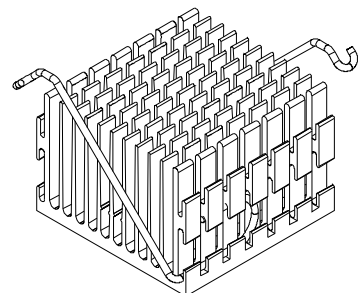

HEAT SINK HS432 SERIES

HS 432
HEAT SINK
SERIES NO.
432

30.1 — **32** — **13.5**
LENGTH 30.1mm
WIDTH 32mm
HEIGHT 13.5mm

MATERIAL: ALUMINIUM

HEAT SINK HS433 SERIES

HS 433
HEAT SINK
SERIES NO.
433

42 — **42** — **30**
LENGTH 42mm
WIDTH 42mm
HEIGHT 30mm

MATERIAL: ALUMINIUM

HEAT SINK HS434 SERIES

HS 434
HEAT SINK
SERIES NO.
434

30 — **30** — **30**
LENGTH 30mm
WIDTH 30mm
HEIGHT 30mm

MATERIAL: ALUMINIUM

NOTE : SOME SIZES, STYLES AND OPTION ARE NON-STANDARD, NON-CANCELLABLE, NON-RETURNABLE