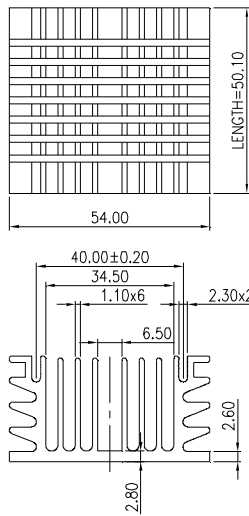

MATERIAL: ALUMINUM

HEAT SINK HS440 SERIES WITH CLIP

HS	440	35	38	34
HEAT SINK		LENGTH	WIDTH	HEIGHT
SERIES NO.		35mm	38mm	34mm
440				

MATERIAL: ALUMINUM

HEAT SINK HS441 SERIES WITH CLIP

HS	441	17.4	28	17
HEAT SINK		LENGTH	WIDTH	HEIGHT
SERIES NO.		17.4mm	28mm	17mm
441				

MATERIAL: ALUMINUM

NOTE : SOME SIZES, STYLES AND OPTION ARE NON-STANDARD, NON-CANCELLABLE, NON-RETURNABLE

HEAT SINK HS444B SERIES WITH CLIP

HS	444B	37.6	37.6	36
HEAT SINK		LENGTH	WIDTH	HEIGHT
SERIES NO. 444B		37.6mm	37.6mm	36mm

MATERIAL: ALUMINUM

HEAT SINK HS444X SERIES WITH CLIP

HS	444X	37.6	37.6	36
HEAT SINK		LENGTH	WIDTH	HEIGHT
SERIES NO. 444X		37.6mm	37.6mm	36mm

MATERIAL: ALUMINUM

HEAT SINK HS446 SERIES

HS	446	24	18	15
HEAT SINK		LENGTH	WIDTH	HEIGHT
SERIES NO. 446		24mm	18mm	15mm

MATERIAL: ALUMINUM

NOTE : SOME SIZES, STYLES AND OPTION ARE NON-STANDARD, NON-CANCELLABLE, NON-RETURNABLE

HEAT SINK HS448 SERIES

HS 448
HEAT SINK
SERIES NO. 448

50.1 — 54 — 28.4
LENGTH 50.1mm
WIDTH 54mm
HEIGHT 28.4mm