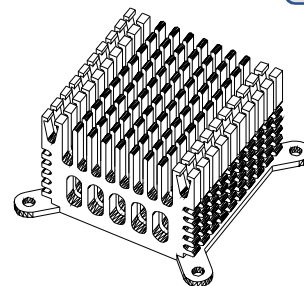

HEAT SINK HS417 SERIES WITH CLIP

HS	417	42.5	42.3	30
HEAT SINK	SERIES NO. 417	LENGTH 42.5mm	WIDTH 42.3mm	HEIGHT 30mm

MATERIAL: ALUMINUM

HEAT SINK HS417H SERIES WITH CLIP

HS	417H	60	42.7	30
HEAT SINK	SERIES NO. 417H	LENGTH 60mm	WIDTH 42.7mm	HEIGHT 30mm

MATERIAL: ALUMINUM

HEAT SINK HS417X SERIES WITH CLIP

HS	417X	42.3	42.3	30
HEAT SINK	SERIES NO. 417X	LENGTH 42.3mm	WIDTH 42.3mm	HEIGHT 30mm

MATERIAL: ALUMINUM

NOTE : SOME SIZES, STYLES AND OPTION ARE NON-STANDARD, NON-CANCELLABLE, NON-RETURNABLE