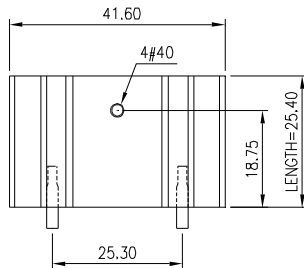

MMI *PRECISION CORPORATION*

HEAT SINK

HS4XX SERIES

HEAT SINK HS411 SERIES WITH CLIP

HS	411	28	28	25
HEAT SINK	SERIES NO. 411	LENGTH 28mm	WIDTH 28mm	HEIGHT 25mm

MATERIAL: ALUMINUM

HEAT SINK HS416 SERIES

HS	416	25.4	X
HEAT SINK	SERIES NO. 416	LENGTH 25.4mm	PEG OPTION BLANK: WITHOUT PEG P: WITH PEG

MATERIAL: ALUMINUM

HEAT SINK HS416B SERIES

HS	416B	25.4	X
HEAT SINK	SERIES NO. 416B	LENGTH 25.4mm	PEG OPTION BLANK: WITHOUT PEG P: WITH PEG

MATERIAL: ALUMINUM

NOTE : SOME SIZES, STYLES AND OPTION ARE NON-STANDARD, NON-CANCELLABLE, NON-RETURNABLE

HEAT SINK HS417 SERIES WITH CLIP

HS	417	42.5	42.3	30
HEAT SINK	SERIES NO. 417	LENGTH 42.5mm	WIDTH 42.3mm	HEIGHT 30mm

MATERIAL: ALUMINUM

HEAT SINK HS417H SERIES WITH CLIP

HS	417H	60	42.7	30
HEAT SINK	SERIES NO. 417H	LENGTH 60mm	WIDTH 42.7mm	HEIGHT 30mm

MATERIAL: ALUMINUM

HEAT SINK HS417X SERIES WITH CLIP

HS	417X	42.3	42.3	30
HEAT SINK	SERIES NO. 417X	LENGTH 42.3mm	WIDTH 42.3mm	HEIGHT 30mm

MATERIAL: ALUMINUM

NOTE : SOME SIZES, STYLES AND OPTION ARE NON-STANDARD, NON-CANCELLABLE, NON-RETURNABLE