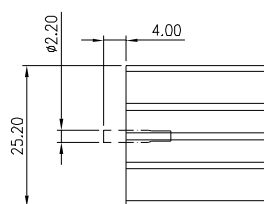

MMI *PRECISION CORPORATION*

HEAT SINK

HS4XX SERIES

HEAT SINK HS411 SERIES WITH CLIP

HS	411	28	28	25
HEAT SINK	SERIES NO. 411	LENGTH 28mm	WIDTH 28mm	HEIGHT 25mm

MATERIAL: ALUMINUM

HEAT SINK HS416 SERIES

HS	416	25.4	X
HEAT SINK	SERIES NO. 416	LENGTH 25.4mm	PEG OPTION BLANK: WITHOUT PEG P: WITH PEG

MATERIAL: ALUMINUM

HEAT SINK HS416B SERIES

HS	416B	25.4	X
HEAT SINK	SERIES NO. 416B	LENGTH 25.4mm	PEG OPTION BLANK: WITHOUT PEG P: WITH PEG

MATERIAL: ALUMINUM

NOTE : SOME SIZES, STYLES AND OPTION ARE NON-STANDARD, NON-CANCELLABLE, NON-RETURNABLE

HEAT SINK HS417 SERIES WITH CLIP

HS	417	42.5	42.3	30
HEAT SINK	SERIES NO. 417	LENGTH 42.5mm	WIDTH 42.3mm	HEIGHT 30mm

MATERIAL: ALUMINUM

HEAT SINK HS417H SERIES WITH CLIP

HS	417H	60	42.7	30
HEAT SINK	SERIES NO. 417H	LENGTH 60mm	WIDTH 42.7mm	HEIGHT 30mm

MATERIAL: ALUMINUM

HEAT SINK HS417X SERIES WITH CLIP

HS	417X	42.3	42.3	30
HEAT SINK	SERIES NO. 417X	LENGTH 42.3mm	WIDTH 42.3mm	HEIGHT 30mm

MATERIAL: ALUMINUM

NOTE : SOME SIZES, STYLES AND OPTION ARE NON-STANDARD, NON-CANCELLABLE, NON-RETURNABLE