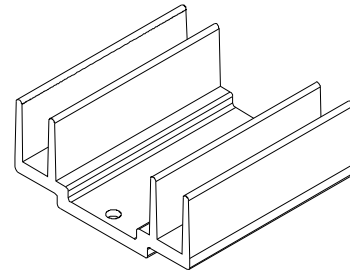

HEAT SINK HS432 SERIES

HS 432
HEAT SINK
SERIES NO.
432

30.1 — **32** — **13.5**
LENGTH 30.1mm
WIDTH 32mm
HEIGHT 13.5mm

MATERIAL: ALUMINIUM

HEAT SINK HS433 SERIES

HS 433
HEAT SINK
SERIES NO.
433

42 — **42** — **30**
LENGTH 42mm
WIDTH 42mm
HEIGHT 30mm