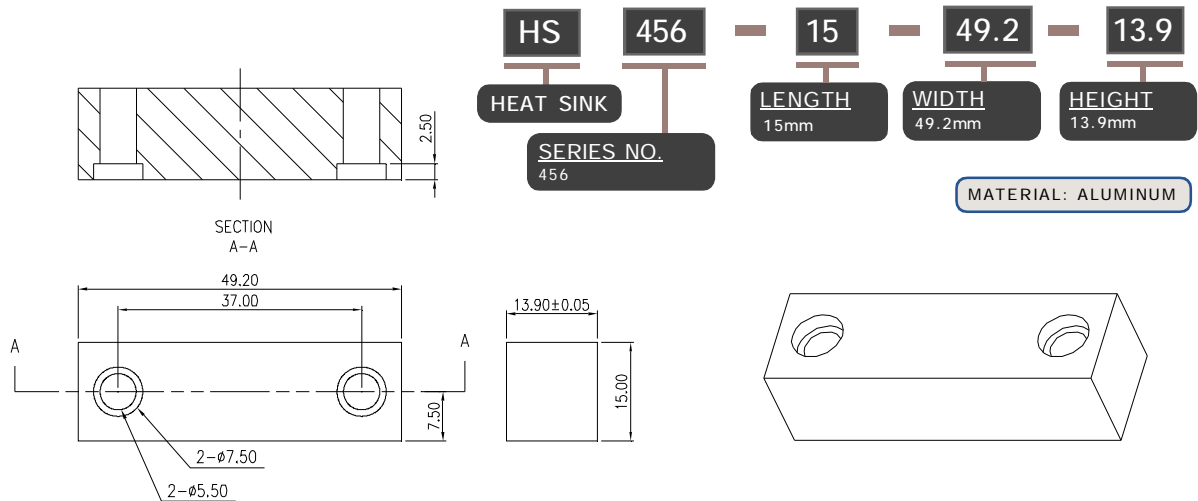

MATERIAL: ALUMINUM

NOTE : SOME SIZES, STYLES AND OPTION ARE NON-STANDARD, NON-CANCELLABLE, NON-RETURNABLE

HEAT SINK HS448 SERIES

HS 448
HEAT SINK
SERIES NO. 448

50.1 — 54 — 28.4
LENGTH 50.1mm
WIDTH 54mm
HEIGHT 28.4mm

MATERIAL: ALUMINUM

HEAT SINK HS450 SERIES

HS 450
HEAT SINK
SERIES NO. 450

50.2 — 50 — 34.9
LENGTH 50.2mm
WIDTH 50mm
HEIGHT 34.9mm

MATERIAL: ALUMINUM

HEAT SINK HS454 SERIES

HS 454
HEAT SINK
SERIES NO. 454

35 — 35 — 7
LENGTH 35mm
WIDTH 35mm
HEIGHT 7mm

MATERIAL: ALUMINUM

NOTE : SOME SIZES, STYLES AND OPTION ARE NON-STANDARD, NON-CANCELLABLE, NON-RETURNABLE

HEAT SINK HS455 SERIES

HEAT SINK HS456 SERIES

NOTE : SOME SIZES, STYLES AND OPTION ARE NON-STANDARD, NON-CANCELLABLE, NON-RETURNABLE