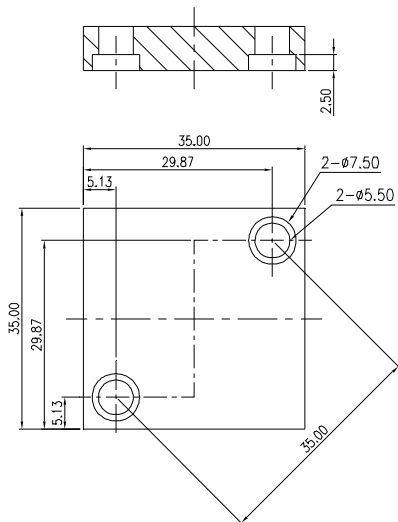

MATERIAL: ALUMINUM

HEAT SINK HS440 SERIES WITH CLIP

HS	440	35	38	34
HEAT SINK		LENGTH	WIDTH	HEIGHT
SERIES NO.		35mm	38mm	34mm
440				

MATERIAL: ALUMINUM

HEAT SINK HS441 SERIES WITH CLIP

HS	441	17.4	28	17
HEAT SINK		LENGTH	WIDTH	HEIGHT
SERIES NO.		17.4mm	28mm	17mm
441				

MATERIAL: ALUMINUM

HEAT SINK HS444X SERIES WITH CLIP

HS	444X	37.6	37.6	36
HEAT SINK		LENGTH	WIDTH	HEIGHT
SERIES NO. 444X		37.6mm	37.6mm	36mm

MATERIAL: ALUMINUM

HEAT SINK HS446 SERIES

HS	446	24	18	15
HEAT SINK		LENGTH	WIDTH	HEIGHT
SERIES NO. 446		24mm	18mm	15mm

MATERIAL: ALUMINUM

NOTE : SOME SIZES, STYLES AND OPTION ARE NON-STANDARD, NON-CANCELLABLE, NON-RETURNABLE

HEAT SINK HS448 SERIES

HS 448
HEAT SINK
SERIES NO. 448

50.1 — 54 — 28.4
LENGTH 50.1mm
WIDTH 54mm
HEIGHT 28.4mm

MATERIAL: ALUMINUM

HEAT SINK HS450 SERIES

HS 450
HEAT SINK
SERIES NO. 450

50.2 — 50 — 34.9
LENGTH 50.2mm
WIDTH 50mm
HEIGHT 34.9mm

MATERIAL: ALUMINUM

HEAT SINK HS454 SERIES

HS 454
HEAT SINK
SERIES NO. 454

35 — 35 — 7
LENGTH 35mm
WIDTH 35mm
HEIGHT 7mm