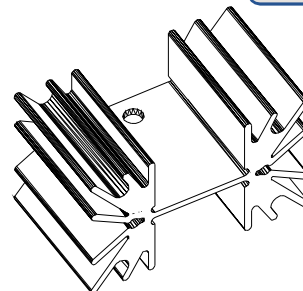

MMI *PRECISION CORPORATION*

HEAT SINK

HS4XX SERIES

HEAT SINK HS411 SERIES WITH CLIP

HS	411	28	28	25
HEAT SINK	SERIES NO. 411	LENGTH 28mm	WIDTH 28mm	HEIGHT 25mm

MATERIAL: ALUMINUM

HEAT SINK HS416 SERIES

HS	416	25.4	X
HEAT SINK	SERIES NO. 416	LENGTH 25.4mm	PEG OPTION BLANK: WITHOUT PEG P: WITH PEG

MATERIAL: ALUMINUM

HEAT SINK HS416B SERIES

HS	416B	25.4	X
HEAT SINK	SERIES NO. 416B	LENGTH 25.4mm	PEG OPTION BLANK: WITHOUT PEG P: WITH PEG

MATERIAL: ALUMINUM

NOTE : SOME SIZES, STYLES AND OPTION ARE NON-STANDARD, NON-CANCELLABLE, NON-RETURNABLE

HEAT SINK HS417 SERIES WITH CLIP

HS	417	42.5	42.3	30
HEAT SINK	SERIES NO. 417	LENGTH 42.5mm	WIDTH 42.3mm	HEIGHT 30mm

MATERIAL: ALUMINUM

HEAT SINK HS417H SERIES WITH CLIP

HS	417H	60	42.7	30
HEAT SINK	SERIES NO. 417H	LENGTH 60mm	WIDTH 42.7mm	HEIGHT 30mm

MATERIAL: ALUMINUM

HEAT SINK HS417X SERIES WITH CLIP

HS	417X	42.3	42.3	30
HEAT SINK	SERIES NO. 417X	LENGTH 42.3mm	WIDTH 42.3mm	HEIGHT 30mm

MATERIAL: ALUMINUM

NOTE : SOME SIZES, STYLES AND OPTION ARE NON-STANDARD, NON-CANCELLABLE, NON-RETURNABLE