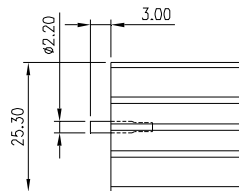

MMI *PRECISION CORPORATION*

HEAT SINK

HS4XX SERIES

HEAT SINK HS411 SERIES WITH CLIP

HS	411	28	28	25
HEAT SINK	SERIES NO. 411	LENGTH 28mm	WIDTH 28mm	HEIGHT 25mm

MATERIAL: ALUMINUM

HEAT SINK HS416 SERIES

HS	416	25.4	X
HEAT SINK	SERIES NO. 416	LENGTH 25.4mm	PEG OPTION BLANK: WITHOUT PEG P: WITH PEG

MATERIAL: ALUMINUM

HEAT SINK HS416B SERIES

HS	416B	25.4	X
HEAT SINK	SERIES NO. 416B	LENGTH 25.4mm	PEG OPTION BLANK: WITHOUT PEG P: WITH PEG

MATERIAL: ALUMINUM

NOTE : SOME SIZES, STYLES AND OPTION ARE NON-STANDARD, NON-CANCELLABLE, NON-RETURNABLE

HEAT SINK HS417 SERIES WITH CLIP

HS	417	42.5	42.3	30
HEAT SINK	SERIES NO. 417	LENGTH 42.5mm	WIDTH 42.3mm	HEIGHT 30mm

MATERIAL: ALUMINUM

HEAT SINK HS417H SERIES WITH CLIP

HS	417H	60	42.7	30
HEAT SINK	SERIES NO. 417H	LENGTH 60mm	WIDTH 42.7mm	HEIGHT 30mm

MATERIAL: ALUMINUM

HEAT SINK HS417X SERIES WITH CLIP

HS	417X	42.3	42.3	30
HEAT SINK	SERIES NO. 417X	LENGTH 42.3mm	WIDTH 42.3mm	HEIGHT 30mm

MATERIAL: ALUMINUM

NOTE : SOME SIZES, STYLES AND OPTION ARE NON-STANDARD, NON-CANCELLABLE, NON-RETURNABLE