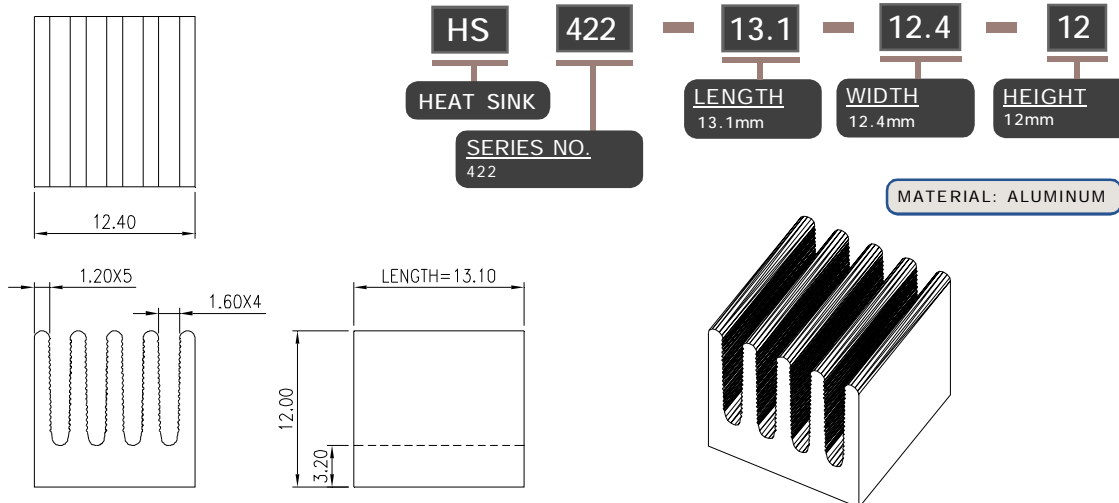

HEAT SINK HS422 SERIES