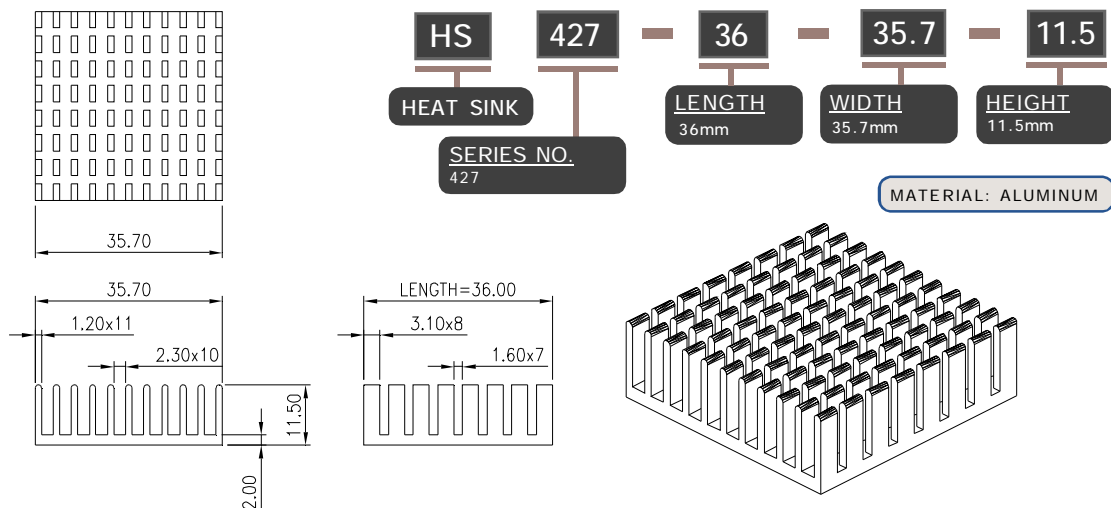

HEAT SINK HS427 SERIES

NOTE : SOME SIZES, STYLES AND OPTION ARE NON-STANDARD, NON-CANCELLABLE, NON-RETURNABLE