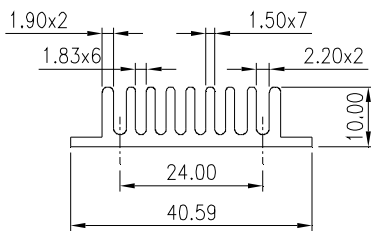

HEAT SINK HS439 SERIES WITH CLIP

HS	439	30	30	10
HEAT SINK	SERIES NO. 439	LENGTH 30mm	WIDTH 30mm	HEIGHT 10mm

MATERIAL: ALUMINUM

HEAT SINK HS439E SERIES WITH CLIP

HS	439E	79.4	30	10
HEAT SINK	SERIES NO. 439E	LENGTH 79.4mm	WIDTH 30mm	HEIGHT 10mm

MATERIAL: ALUMINUM

NOTE : SOME SIZES, STYLES AND OPTION ARE NON-STANDARD, NON-CANCELLABLE, NON-RETURNABLE

HEAT SINK HS439E SERIES WITH CLIP

HS	439E	39.4	30	10
HEAT SINK		LENGTH	WIDTH	HEIGHT
SERIES NO.		39.4mm	30mm	10mm
439E				