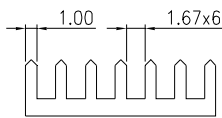

HEAT SINK HS435 SERIES WITH CLIP

HS 435
HEAT SINK
SERIES NO.
435

38.4 — **36** — **30**
LENGTH 38.4mm
WIDTH 36mm
HEIGHT 30mm

MATERIAL: ALUMINUM

HEAT SINK HS436 SERIES

HS 436
HEAT SINK
SERIES NO.
436

17 — **17** — **5**
LENGTH 17mm
WIDTH 17mm
HEIGHT 5mm