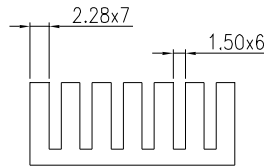

HEAT SINK HS428 SERIES

MATERIAL: ALUMINUM

HEAT SINK HS430A SERIES WITH CLIP

MATERIAL: ALUMINUM

HEAT SINK HS430X SERIES WITH CLIP

MATERIAL: ALUMINUM

NOTE : SOME SIZES, STYLES AND OPTION ARE NON-STANDARD, NON-CANCELLABLE, NON-RETURNABLE