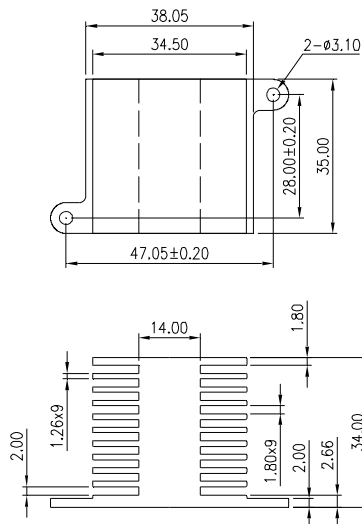

HEAT SINK HS439 SERIES WITH CLIP

HS	439	30	30	10
HEAT SINK	SERIES NO. 439	LENGTH 30mm	WIDTH 30mm	HEIGHT 10mm

MATERIAL: ALUMINUM

HEAT SINK HS439E SERIES WITH CLIP

HS	439E	79.4	30	10
HEAT SINK	SERIES NO. 439E	LENGTH 79.4mm	WIDTH 30mm	HEIGHT 10mm

MATERIAL: ALUMINUM

NOTE : SOME SIZES, STYLES AND OPTION ARE NON-STANDARD, NON-CANCELLABLE, NON-RETURNABLE

HEAT SINK HS439E SERIES WITH CLIP

HS	439E	39.4	30	10
HEAT SINK		LENGTH	WIDTH	HEIGHT
SERIES NO.		39.4mm	30mm	10mm
439E				

MATERIAL: ALUMINUM

HEAT SINK HS440 SERIES WITH CLIP

HS	440	35	38	34
HEAT SINK		LENGTH	WIDTH	HEIGHT
SERIES NO.		35mm	38mm	34mm
440				

MATERIAL: ALUMINUM

HEAT SINK HS441 SERIES WITH CLIP

HS	441	17.4	28	17
HEAT SINK		LENGTH	WIDTH	HEIGHT
SERIES NO.		17.4mm	28mm	17mm
441				

MATERIAL: ALUMINUM

HEAT SINK HS444X SERIES WITH CLIP

HS	444X	37.6	37.6	36
HEAT SINK		LENGTH	WIDTH	HEIGHT
SERIES NO. 444X		37.6mm	37.6mm	36mm

MATERIAL: ALUMINUM

HEAT SINK HS446 SERIES

HS	446	24	18	15
HEAT SINK		LENGTH	WIDTH	HEIGHT
SERIES NO. 446		24mm	18mm	15mm