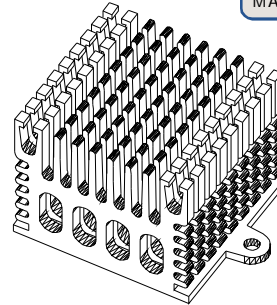

HS 435
HEAT SINK
SERIES NO.
435

38.4 — **36** — **30**
LENGTH 38.4mm
WIDTH 36mm
HEIGHT 30mm

MATERIAL: ALUMINUM