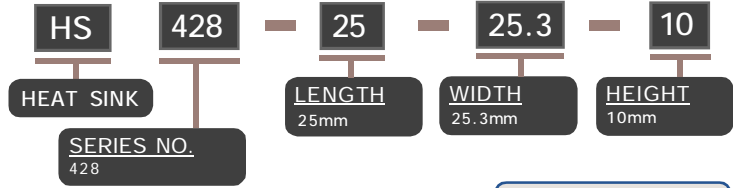

HEAT SINK HS428 SERIES

MATERIAL: ALUMINUM