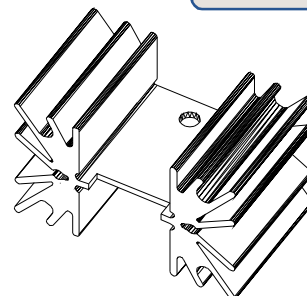

MMI *PRECISION CORPORATION*

HEAT SINK

HS4XX SERIES

HEAT SINK HS411 SERIES WITH CLIP

HS	411	28	28	25
HEAT SINK	SERIES NO. 411	LENGTH 28mm	WIDTH 28mm	HEIGHT 25mm

MATERIAL: ALUMINUM

HEAT SINK HS416 SERIES

HS	416	25.4	X
HEAT SINK	SERIES NO. 416	LENGTH 25.4mm	PEG OPTION BLANK: WITHOUT PEG P: WITH PEG

MATERIAL: ALUMINUM

HEAT SINK HS416B SERIES

HS	416B	25.4	X
HEAT SINK	SERIES NO. 416B	LENGTH 25.4mm	PEG OPTION BLANK: WITHOUT PEG P: WITH PEG

MATERIAL: ALUMINUM

NOTE : SOME SIZES, STYLES AND OPTION ARE NON-STANDARD, NON-CANCELLABLE, NON-RETURNABLE

HEAT SINK HS417 SERIES WITH CLIP

HS	417	42.5	42.3	30
HEAT SINK	SERIES NO. 417	LENGTH 42.5mm	WIDTH 42.3mm	HEIGHT 30mm

MATERIAL: ALUMINUM

HEAT SINK HS417H SERIES WITH CLIP

HS	417H	60	42.7	30
HEAT SINK	SERIES NO. 417H	LENGTH 60mm	WIDTH 42.7mm	HEIGHT 30mm