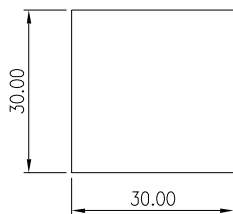

HEAT SINK HS432 SERIES

HS 432
HEAT SINK
SERIES NO.
432

30.1 — **32** — **13.5**
LENGTH 30.1mm
WIDTH 32mm
HEIGHT 13.5mm

MATERIAL: ALUMINIUM

HEAT SINK HS433 SERIES

HS 433
HEAT SINK
SERIES NO.
433

42 — **42** — **30**
LENGTH 42mm
WIDTH 42mm
HEIGHT 30mm

MATERIAL: ALUMINIUM

HEAT SINK HS434 SERIES

HS 434
HEAT SINK
SERIES NO.
434

30 — **30** — **30**
LENGTH 30mm
WIDTH 30mm
HEIGHT 30mm

MATERIAL: ALUMINIUM

NOTE : SOME SIZES, STYLES AND OPTION ARE NON-STANDARD, NON-CANCELLABLE, NON-RETURNABLE