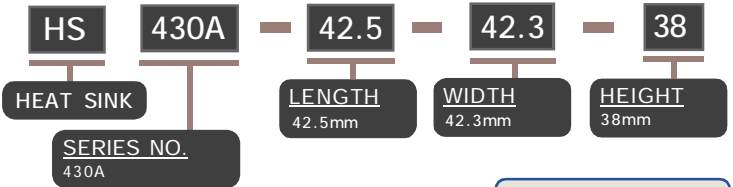

HEAT SINK HS430A SERIES WITH CLIP

MATERIAL: ALUMINUM