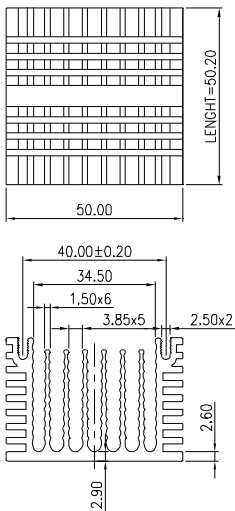

MATERIAL: ALUMINUM

HEAT SINK HS440 SERIES WITH CLIP

HS	440	35	38	34
HEAT SINK		LENGTH	WIDTH	HEIGHT
SERIES NO.		35mm	38mm	34mm
440				

MATERIAL: ALUMINUM

HEAT SINK HS441 SERIES WITH CLIP

HS	441	17.4	28	17
HEAT SINK		LENGTH	WIDTH	HEIGHT
SERIES NO.		17.4mm	28mm	17mm
441				

MATERIAL: ALUMINUM

HEAT SINK HS444X SERIES WITH CLIP

HS	444X	37.6	37.6	36
HEAT SINK		LENGTH	WIDTH	HEIGHT
SERIES NO. 444X		37.6mm	37.6mm	36mm

MATERIAL: ALUMINUM

HEAT SINK HS446 SERIES

HS	446	24	18	15
HEAT SINK		LENGTH	WIDTH	HEIGHT
SERIES NO. 446		24mm	18mm	15mm

MATERIAL: ALUMINUM

NOTE : SOME SIZES, STYLES AND OPTION ARE NON-STANDARD, NON-CANCELLABLE, NON-RETURNABLE

HEAT SINK HS448 SERIES

HS 448
HEAT SINK
SERIES NO. 448

50.1 — 54 — 28.4
LENGTH 50.1mm
WIDTH 54mm
HEIGHT 28.4mm

MATERIAL: ALUMINUM

HEAT SINK HS450 SERIES

HS 450
HEAT SINK
SERIES NO. 450

50.2 — 50 — 34.9
LENGTH 50.2mm
WIDTH 50mm
HEIGHT 34.9mm

MATERIAL: ALUMINUM

HEAT SINK HS454 SERIES

HS 454
HEAT SINK
SERIES NO. 454

35 — 35 — 7
LENGTH 35mm
WIDTH 35mm
HEIGHT 7mm