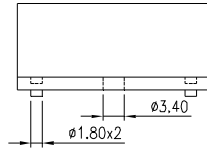

HEAT SINK HS432 SERIES

HS 432
HEAT SINK
SERIES NO.
432

30.1 — **32** — **13.5**
LENGTH 30.1mm
WIDTH 32mm
HEIGHT 13.5mm

MATERIAL: ALUMINIUM

HEAT SINK HS433 SERIES

HS 433
HEAT SINK
SERIES NO.
433

42 — **42** — **30**
LENGTH 42mm
WIDTH 42mm
HEIGHT 30mm