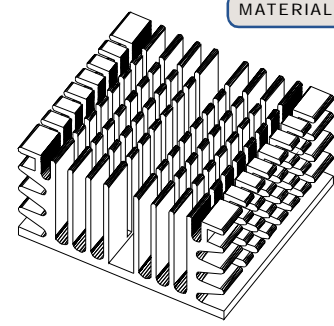

MATERIAL: ALUMINUM

HEAT SINK HS444X SERIES WITH CLIP

HS	444X	37.6	37.6	36
HEAT SINK		LENGTH	WIDTH	HEIGHT
SERIES NO. 444X		37.6mm	37.6mm	36mm

MATERIAL: ALUMINUM

HEAT SINK HS446 SERIES

HS	446	24	18	15
HEAT SINK		LENGTH	WIDTH	HEIGHT
SERIES NO. 446		24mm	18mm	15mm

MATERIAL: ALUMINUM

NOTE : SOME SIZES, STYLES AND OPTION ARE NON-STANDARD, NON-CANCELLABLE, NON-RETURNABLE

HEAT SINK HS448 SERIES

HS 448
HEAT SINK
SERIES NO. 448

50.1 — 54 — 28.4
LENGTH 50.1mm
WIDTH 54mm
HEIGHT 28.4mm

MATERIAL: ALUMINUM

HEAT SINK HS450 SERIES

HS 450
HEAT SINK
SERIES NO. 450

50.2 — 50 — 34.9
LENGTH 50.2mm
WIDTH 50mm
HEIGHT 34.9mm

MATERIAL: ALUMINUM

HEAT SINK HS454 SERIES

HS 454
HEAT SINK
SERIES NO. 454

35 — 35 — 7
LENGTH 35mm
WIDTH 35mm
HEIGHT 7mm