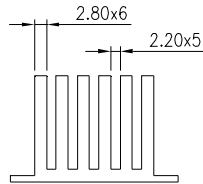

MMI *PRECISION CORPORATION*

HEAT SINK

HS4XX SERIES

HEAT SINK HS411 SERIES WITH CLIP

HS	411	28	28	25
HEAT SINK	SERIES NO. 411	LENGTH 28mm	WIDTH 28mm	HEIGHT 25mm

MATERIAL: ALUMINUM

HEAT SINK HS416 SERIES

HS	416	25.4	X
HEAT SINK	SERIES NO. 416	LENGTH 25.4mm	PEG OPTION BLANK: WITHOUT PEG P: WITH PEG

HEAT SINK HS417 SERIES WITH CLIP

HS	417	42.5	42.3	30
HEAT SINK	SERIES NO. 417	LENGTH 42.5mm	WIDTH 42.3mm	HEIGHT 30mm

MATERIAL: ALUMINUM

HEAT SINK HS417H SERIES WITH CLIP

HS	417H	60	42.7	30
HEAT SINK	SERIES NO. 417H	LENGTH 60mm	WIDTH 42.7mm	HEIGHT 30mm