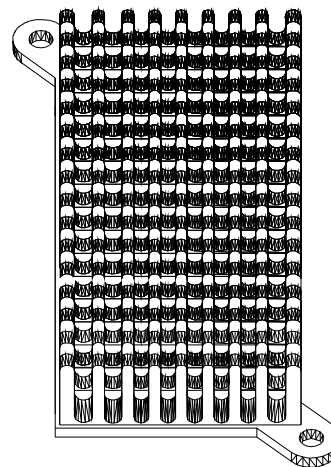

MATERIAL: ALUMINUM

HEAT SINK HS437 SERIES

HS 437
HEAT SINK
SERIES NO.
437

81 — **12** — **36.9**
LENGTH 81mm
WIDTH 12mm
HEIGHT 36.9mm

MATERIAL: ALUMINUM

NOTE : SOME SIZES, STYLES AND OPTION ARE NON-STANDARD, NON-CANCELLABLE, NON-RETURNABLE

HEAT SINK HS439 SERIES WITH CLIP

HS	439	30	30	10
HEAT SINK	SERIES NO. 439	LENGTH 30mm	WIDTH 30mm	HEIGHT 10mm

MATERIAL: ALUMINUM

HEAT SINK HS439E SERIES WITH CLIP

HS	439E	79.4	30	10
HEAT SINK	SERIES NO. 439E	LENGTH 79.4mm	WIDTH 30mm	HEIGHT 10mm

MATERIAL: ALUMINUM

NOTE : SOME SIZES, STYLES AND OPTION ARE NON-STANDARD, NON-CANCELLABLE, NON-RETURNABLE

HEAT SINK HS439E SERIES WITH CLIP

HS	439E	39.4	30	10
HEAT SINK		LENGTH	WIDTH	HEIGHT
SERIES NO.		39.4mm	30mm	10mm
439E				

MATERIAL: ALUMINUM

HEAT SINK HS440 SERIES WITH CLIP

HS	440	35	38	34
HEAT SINK		LENGTH	WIDTH	HEIGHT
SERIES NO.		35mm	38mm	34mm
440				

MATERIAL: ALUMINUM

HEAT SINK HS441 SERIES WITH CLIP

HS	441	17.4	28	17
HEAT SINK		LENGTH	WIDTH	HEIGHT
SERIES NO.		17.4mm	28mm	17mm
441				