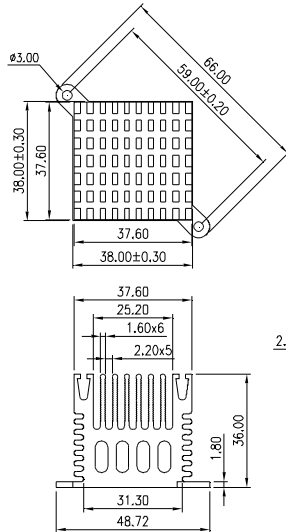

MATERIAL: ALUMINUM

NOTE : SOME SIZES, STYLES AND OPTION ARE NON-STANDARD, NON-CANCELLABLE, NON-RETURNABLE

HEAT SINK HS439E SERIES WITH CLIP

HS	439E	39.4	30	10
HEAT SINK		LENGTH	WIDTH	HEIGHT
SERIES NO.		39.4mm	30mm	10mm
439E				

MATERIAL: ALUMINUM

HEAT SINK HS440 SERIES WITH CLIP

HS	440	35	38	34
HEAT SINK		LENGTH	WIDTH	HEIGHT
SERIES NO.		35mm	38mm	34mm
440				

MATERIAL: ALUMINUM

HEAT SINK HS441 SERIES WITH CLIP

HS	441	17.4	28	17
HEAT SINK		LENGTH	WIDTH	HEIGHT
SERIES NO.		17.4mm	28mm	17mm
441				

MATERIAL: ALUMINUM

NOTE : SOME SIZES, STYLES AND OPTION ARE NON-STANDARD, NON-CANCELLABLE, NON-RETURNABLE

HEAT SINK HS444B SERIES WITH CLIP

HS	444B	37.6	37.6	36
HEAT SINK		LENGTH	WIDTH	HEIGHT
SERIES NO. 444B		37.6mm	37.6mm	36mm

MATERIAL: ALUMINUM

HEAT SINK HS444X SERIES WITH CLIP

HS	444X	37.6	37.6	36
HEAT SINK		LENGTH	WIDTH	HEIGHT
SERIES NO. 444X		37.6mm	37.6mm	36mm

MATERIAL: ALUMINUM

HEAT SINK HS446 SERIES

HS	446	24	18	15
HEAT SINK		LENGTH	WIDTH	HEIGHT
SERIES NO. 446		24mm	18mm	15mm