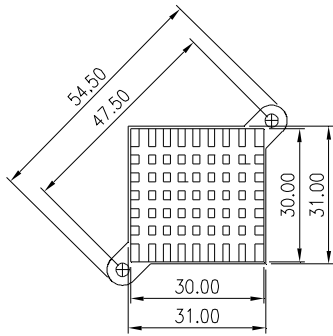

MATERIAL: ALUMINUM

HEAT SINK HS437 SERIES

HS 437
HEAT SINK
SERIES NO.
437

81 — **12** — **36.9**
LENGTH 81mm
WIDTH 12mm
HEIGHT 36.9mm

MATERIAL: ALUMINUM

NOTE : SOME SIZES, STYLES AND OPTION ARE NON-STANDARD, NON-CANCELLABLE, NON-RETURNABLE

HEAT SINK HS439 SERIES WITH CLIP

HS	439	30	30	10
HEAT SINK	SERIES NO. 439	LENGTH 30mm	WIDTH 30mm	HEIGHT 10mm

MATERIAL: ALUMINUM

HEAT SINK HS439E SERIES WITH CLIP

HS	439E	79.4	30	10
HEAT SINK	SERIES NO. 439E	LENGTH 79.4mm	WIDTH 30mm	HEIGHT 10mm