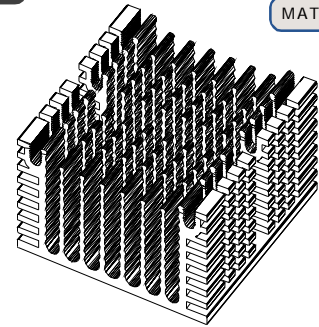

MATERIAL: ALUMINUM

NOTE : SOME SIZES, STYLES AND OPTION ARE NON-STANDARD, NON-CANCELLABLE, NON-RETURNABLE

HEAT SINK HS448 SERIES

HS 448
HEAT SINK
SERIES NO. 448

50.1 — 54 — 28.4
LENGTH 50.1mm
WIDTH 54mm
HEIGHT 28.4mm

MATERIAL: ALUMINUM

HEAT SINK HS450 SERIES

HS 450
HEAT SINK
SERIES NO. 450

50.2 — 50 — 34.9
LENGTH 50.2mm
WIDTH 50mm
HEIGHT 34.9mm

MATERIAL: ALUMINUM

HEAT SINK HS454 SERIES

HS 454
HEAT SINK
SERIES NO. 454

35 — 35 — 7
LENGTH 35mm
WIDTH 35mm
HEIGHT 7mm