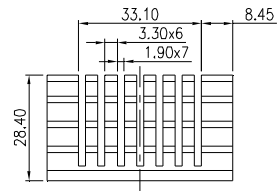

MATERIAL: ALUMINUM

HEAT SINK HS444X SERIES WITH CLIP

HS	444X	37.6	37.6	36
HEAT SINK		LENGTH	WIDTH	HEIGHT
SERIES NO. 444X		37.6mm	37.6mm	36mm

MATERIAL: ALUMINUM

HEAT SINK HS446 SERIES

HS	446	24	18	15
HEAT SINK		LENGTH	WIDTH	HEIGHT
SERIES NO. 446		24mm	18mm	15mm

MATERIAL: ALUMINUM

NOTE : SOME SIZES, STYLES AND OPTION ARE NON-STANDARD, NON-CANCELLABLE, NON-RETURNABLE

HEAT SINK HS448 SERIES

HS 448
HEAT SINK
SERIES NO. 448

50.1 — 54 — 28.4
LENGTH 50.1mm
WIDTH 54mm
HEIGHT 28.4mm

MATERIAL: ALUMINUM

HEAT SINK HS450 SERIES

HS 450
HEAT SINK
SERIES NO. 450

50.2 — 50 — 34.9
LENGTH 50.2mm
WIDTH 50mm
HEIGHT 34.9mm

MATERIAL: ALUMINUM

HEAT SINK HS454 SERIES

HS 454
HEAT SINK
SERIES NO. 454

35 — 35 — 7
LENGTH 35mm
WIDTH 35mm
HEIGHT 7mm