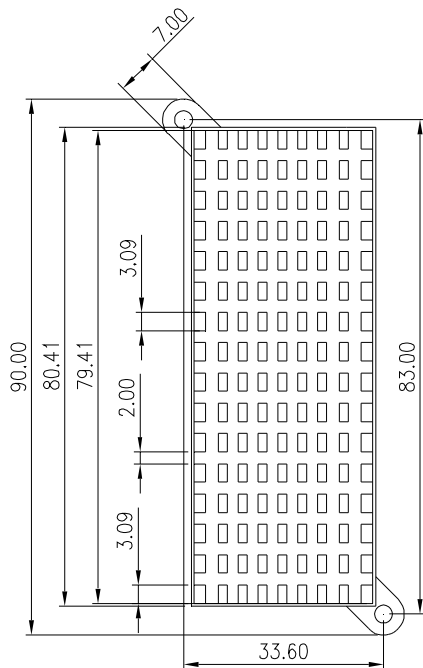

MATERIAL: ALUMINUM

HEAT SINK HS437 SERIES

HS 437
HEAT SINK
SERIES NO.
437

81 — **12** — **36.9**
LENGTH 81mm
WIDTH 12mm
HEIGHT 36.9mm

MATERIAL: ALUMINUM

NOTE : SOME SIZES, STYLES AND OPTION ARE NON-STANDARD, NON-CANCELLABLE, NON-RETURNABLE

HEAT SINK HS439 SERIES WITH CLIP

HS	439	30	30	10
HEAT SINK	SERIES NO. 439	LENGTH 30mm	WIDTH 30mm	HEIGHT 10mm

MATERIAL: ALUMINUM

HEAT SINK HS439E SERIES WITH CLIP

HS	439E	79.4	30	10
HEAT SINK	SERIES NO. 439E	LENGTH 79.4mm	WIDTH 30mm	HEIGHT 10mm

MATERIAL: ALUMINUM

NOTE : SOME SIZES, STYLES AND OPTION ARE NON-STANDARD, NON-CANCELLABLE, NON-RETURNABLE

HEAT SINK HS439E SERIES WITH CLIP

HS	439E	39.4	30	10
HEAT SINK		LENGTH	WIDTH	HEIGHT
SERIES NO.		39.4mm	30mm	10mm
439E				

MATERIAL: ALUMINUM

HEAT SINK HS440 SERIES WITH CLIP

HS	440	35	38	34
HEAT SINK		LENGTH	WIDTH	HEIGHT
SERIES NO.		35mm	38mm	34mm
440				

MATERIAL: ALUMINUM

HEAT SINK HS441 SERIES WITH CLIP

HS	441	17.4	28	17
HEAT SINK		LENGTH	WIDTH	HEIGHT
SERIES NO.		17.4mm	28mm	17mm
441				