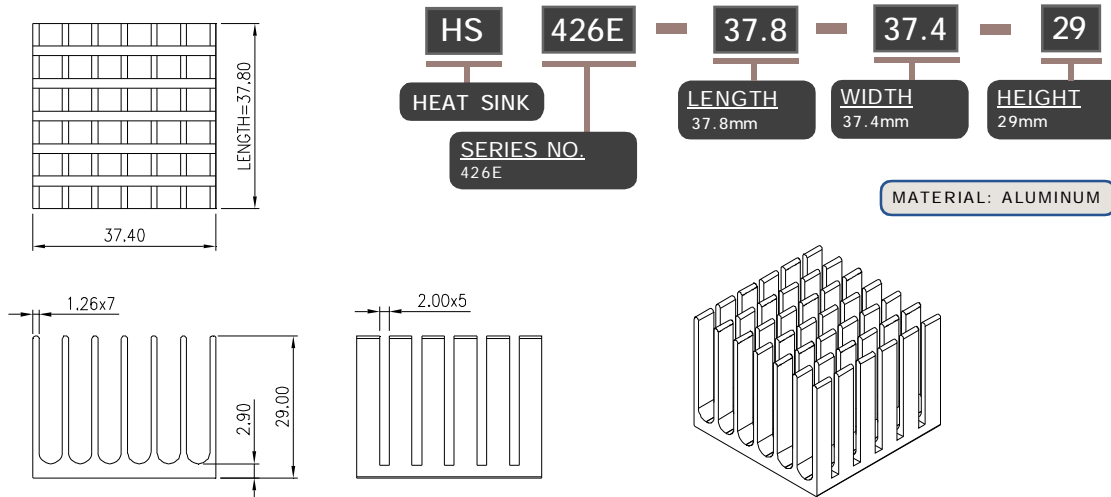

HEAT SINK HS426E SERIES