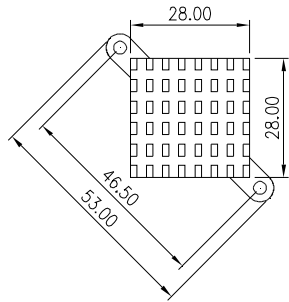

MMI *PRECISION CORPORATION*

HEAT SINK

HS4XX SERIES

HEAT SINK HS411 SERIES WITH CLIP

HS	411	28	28	25
HEAT SINK	SERIES NO. 411	LENGTH 28mm	WIDTH 28mm	HEIGHT 25mm

MATERIAL: ALUMINUM

HEAT SINK HS416 SERIES

HS	416	25.4	X
HEAT SINK	SERIES NO. 416	LENGTH 25.4mm	PEG OPTION BLANK: WITHOUT PEG P: WITH PEG

MATERIAL: ALUMINUM

HEAT SINK HS416B SERIES

HS	416B	25.4	X
HEAT SINK	SERIES NO. 416B	LENGTH 25.4mm	PEG OPTION BLANK: WITHOUT PEG P: WITH PEG

MATERIAL: ALUMINUM

NOTE : SOME SIZES, STYLES AND OPTION ARE NON-STANDARD, NON-CANCELLABLE, NON-RETURNABLE

HEAT SINK HS417 SERIES WITH CLIP

HS	417	42.5	42.3	30
HEAT SINK	SERIES NO. 417	LENGTH 42.5mm	WIDTH 42.3mm	HEIGHT 30mm

MATERIAL: ALUMINUM

HEAT SINK HS417H SERIES WITH CLIP

HS	417H	60	42.7	30
HEAT SINK	SERIES NO. 417H	LENGTH 60mm	WIDTH 42.7mm	HEIGHT 30mm

MATERIAL: ALUMINUM

HEAT SINK HS417X SERIES WITH CLIP

HS	417X	42.3	42.3	30
HEAT SINK	SERIES NO. 417X	LENGTH 42.3mm	WIDTH 42.3mm	HEIGHT 30mm

MATERIAL: ALUMINUM

NOTE : SOME SIZES, STYLES AND OPTION ARE NON-STANDARD, NON-CANCELLABLE, NON-RETURNABLE