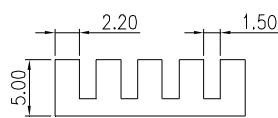

HEAT SINK HS435 SERIES WITH CLIP

HS 435
HEAT SINK
SERIES NO.
435

38.4 — **36** — **30**
LENGTH 38.4mm
WIDTH 36mm
HEIGHT 30mm

MATERIAL: ALUMINUM

HEAT SINK HS436 SERIES

HS 436
HEAT SINK
SERIES NO.
436

17 — **17** — **5**
LENGTH 17mm
WIDTH 17mm
HEIGHT 5mm