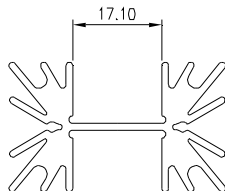

MMI *PRECISION CORPORATION*

HEAT SINK

HS4XX SERIES

HEAT SINK HS411 SERIES WITH CLIP

HS	411	28	28	25
HEAT SINK	SERIES NO. 411	LENGTH 28mm	WIDTH 28mm	HEIGHT 25mm

MATERIAL: ALUMINUM

HEAT SINK HS416 SERIES

HS	416	25.4	X
HEAT SINK	SERIES NO. 416	LENGTH 25.4mm	PEG OPTION BLANK: WITHOUT PEG P: WITH PEG

MATERIAL: ALUMINUM

HEAT SINK HS416B SERIES

HS	416B	25.4	X
HEAT SINK	SERIES NO. 416B	LENGTH 25.4mm	PEG OPTION BLANK: WITHOUT PEG P: WITH PEG

MATERIAL: ALUMINUM

NOTE : SOME SIZES, STYLES AND OPTION ARE NON-STANDARD, NON-CANCELLABLE, NON-RETURNABLE

HEAT SINK HS417 SERIES WITH CLIP

HS	417	42.5	42.3	30
HEAT SINK	SERIES NO. 417	LENGTH 42.5mm	WIDTH 42.3mm	HEIGHT 30mm

MATERIAL: ALUMINUM

HEAT SINK HS417H SERIES WITH CLIP

HS	417H	60	42.7	30
HEAT SINK	SERIES NO. 417H	LENGTH 60mm	WIDTH 42.7mm	HEIGHT 30mm

MATERIAL: ALUMINUM

HEAT SINK HS417X SERIES WITH CLIP

HS	417X	42.3	42.3	30
HEAT SINK	SERIES NO. 417X	LENGTH 42.3mm	WIDTH 42.3mm	HEIGHT 30mm

MATERIAL: ALUMINUM

NOTE : SOME SIZES, STYLES AND OPTION ARE NON-STANDARD, NON-CANCELLABLE, NON-RETURNABLE