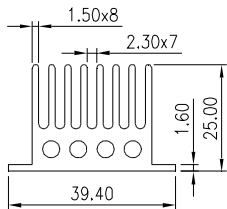

MMI *PRECISION CORPORATION*

HEAT SINK

HS4XX SERIES

HEAT SINK HS411 SERIES WITH CLIP

HS	411	28	28	25
HEAT SINK	SERIES NO. 411	LENGTH 28mm	WIDTH 28mm	HEIGHT 25mm

MATERIAL: ALUMINUM

HEAT SINK HS416 SERIES

HS	416	25.4	X
HEAT SINK	SERIES NO. 416	LENGTH 25.4mm	PEG OPTION BLANK: WITHOUT PEG P: WITH PEG

MATERIAL: ALUMINUM

HEAT SINK HS416B SERIES

HS	416B	25.4	X
HEAT SINK	SERIES NO. 416B	LENGTH 25.4mm	PEG OPTION BLANK: WITHOUT PEG P: WITH PEG

MATERIAL: ALUMINUM

NOTE : SOME SIZES, STYLES AND OPTION ARE NON-STANDARD, NON-CANCELLABLE, NON-RETURNABLE

HEAT SINK HS417 SERIES WITH CLIP

HS	417	42.5	42.3	30
HEAT SINK	SERIES NO. 417	LENGTH 42.5mm	WIDTH 42.3mm	HEIGHT 30mm

MATERIAL: ALUMINUM

HEAT SINK HS417H SERIES WITH CLIP

HS	417H	60	42.7	30
HEAT SINK	SERIES NO. 417H	LENGTH 60mm	WIDTH 42.7mm	HEIGHT 30mm

MATERIAL: ALUMINUM

HEAT SINK HS417X SERIES WITH CLIP

HS	417X	42.3	42.3	30
HEAT SINK	SERIES NO. 417X	LENGTH 42.3mm	WIDTH 42.3mm	HEIGHT 30mm

MATERIAL: ALUMINUM

NOTE : SOME SIZES, STYLES AND OPTION ARE NON-STANDARD, NON-CANCELLABLE, NON-RETURNABLE