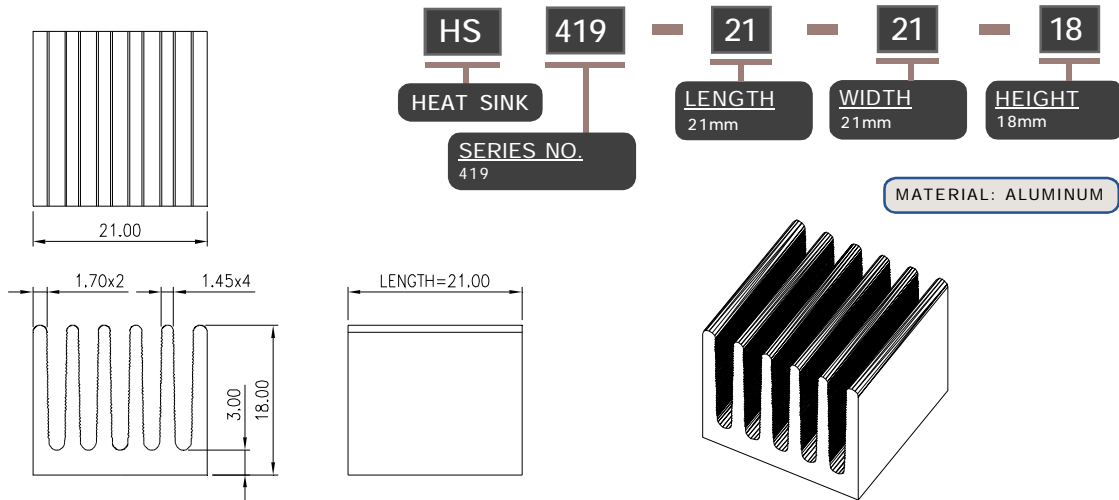

HEAT SINK HS419 SERIES