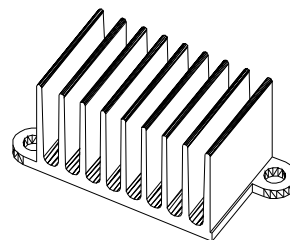

MATERIAL: ALUMINUM

NOTE : SOME SIZES, STYLES AND OPTION ARE NON-STANDARD, NON-CANCELLABLE, NON-RETURNABLE

HEAT SINK HS439E SERIES WITH CLIP

HS	439E	39.4	30	10
HEAT SINK		LENGTH	WIDTH	HEIGHT
SERIES NO.		39.4mm	30mm	10mm
439E				

MATERIAL: ALUMINUM

HEAT SINK HS440 SERIES WITH CLIP

HS	440	35	38	34
HEAT SINK		LENGTH	WIDTH	HEIGHT
SERIES NO.		35mm	38mm	34mm
440				

MATERIAL: ALUMINUM

HEAT SINK HS441 SERIES WITH CLIP

HS	441	17.4	28	17
HEAT SINK		LENGTH	WIDTH	HEIGHT
SERIES NO.		17.4mm	28mm	17mm
441				

MATERIAL: ALUMINUM

NOTE : SOME SIZES, STYLES AND OPTION ARE NON-STANDARD, NON-CANCELLABLE, NON-RETURNABLE

HEAT SINK HS444B SERIES WITH CLIP

HS	444B	37.6	37.6	36
HEAT SINK		LENGTH	WIDTH	HEIGHT
SERIES NO. 444B		37.6mm	37.6mm	36mm