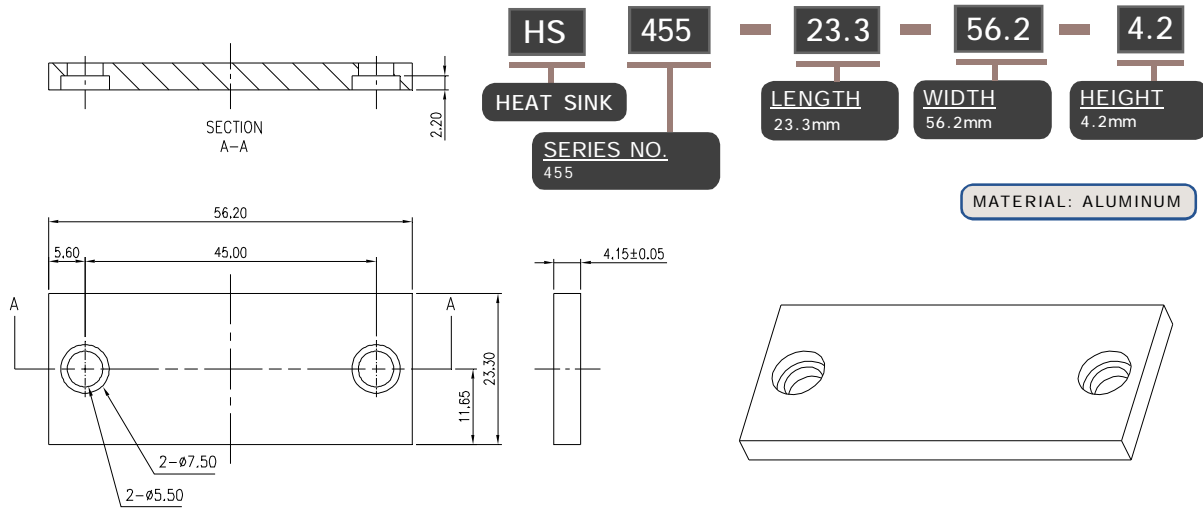

HEAT SINK HS455 SERIES