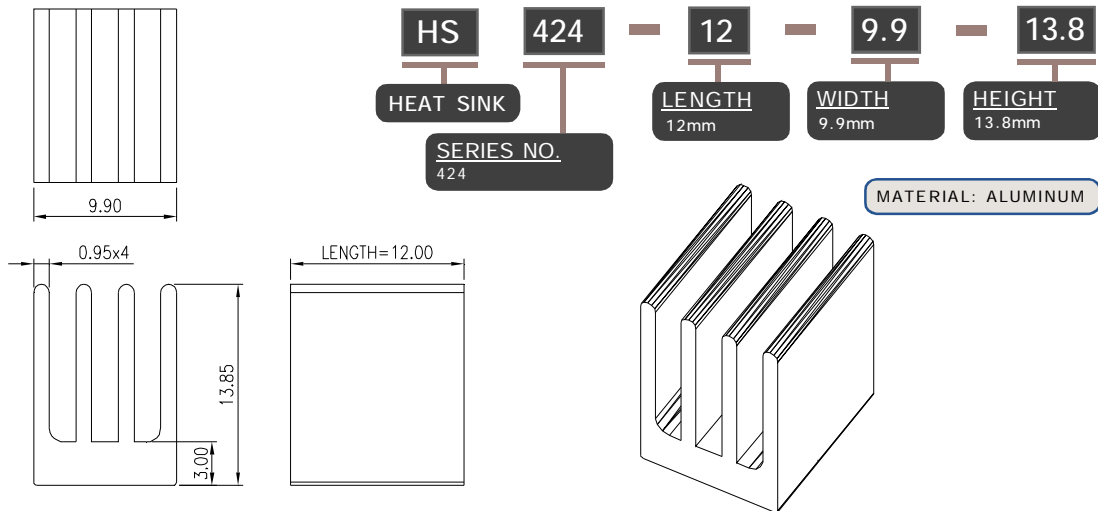

HEAT SINK HS424 SERIES