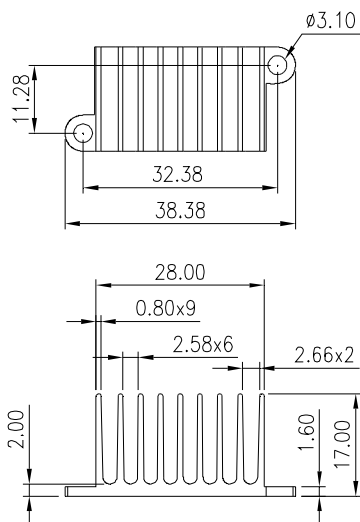

MATERIAL: ALUMINUM

NOTE : SOME SIZES, STYLES AND OPTION ARE NON-STANDARD, NON-CANCELLABLE, NON-RETURNABLE

HEAT SINK HS439E SERIES WITH CLIP

HS	439E	39.4	30	10
HEAT SINK		LENGTH	WIDTH	HEIGHT
SERIES NO.		39.4mm	30mm	10mm
439E				

MATERIAL: ALUMINUM

HEAT SINK HS440 SERIES WITH CLIP

HS	440	35	38	34
HEAT SINK		LENGTH	WIDTH	HEIGHT
SERIES NO.		35mm	38mm	34mm
440				

MATERIAL: ALUMINUM

HEAT SINK HS441 SERIES WITH CLIP

HS	441	17.4	28	17
HEAT SINK		LENGTH	WIDTH	HEIGHT
SERIES NO.		17.4mm	28mm	17mm
441				

MATERIAL: ALUMINUM

NOTE : SOME SIZES, STYLES AND OPTION ARE NON-STANDARD, NON-CANCELLABLE, NON-RETURNABLE

HEAT SINK HS444B SERIES WITH CLIP

HS	444B	37.6	37.6	36
HEAT SINK		LENGTH	WIDTH	HEIGHT
SERIES NO. 444B		37.6mm	37.6mm	36mm

MATERIAL: ALUMINUM

HEAT SINK HS444X SERIES WITH CLIP

HS	444X	37.6	37.6	36
HEAT SINK		LENGTH	WIDTH	HEIGHT
SERIES NO. 444X		37.6mm	37.6mm	36mm

MATERIAL: ALUMINUM

HEAT SINK HS446 SERIES

HS	446	24	18	15
HEAT SINK		LENGTH	WIDTH	HEIGHT
SERIES NO. 446		24mm	18mm	15mm