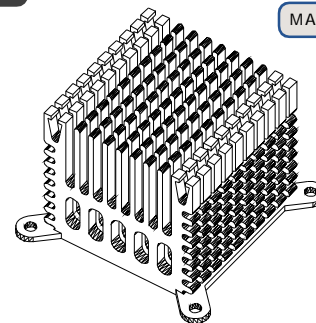

HEAT SINK HS428 SERIES

MATERIAL: ALUMINUM

HEAT SINK HS430A SERIES WITH CLIP

MATERIAL: ALUMINUM

HEAT SINK HS430X SERIES WITH CLIP

MATERIAL: ALUMINUM

NOTE : SOME SIZES, STYLES AND OPTION ARE NON-STANDARD, NON-CANCELLABLE, NON-RETURNABLE