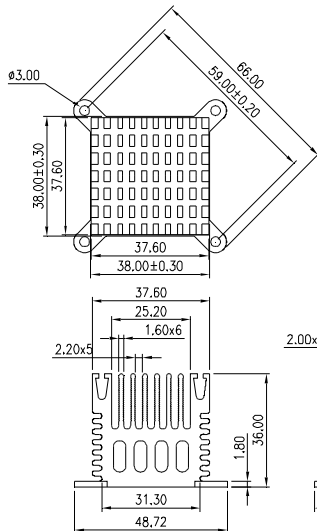

MATERIAL: ALUMINUM

HEAT SINK HS440 SERIES WITH CLIP

HS	440	35	38	34
HEAT SINK		LENGTH	WIDTH	HEIGHT
SERIES NO.		35mm	38mm	34mm
440				

MATERIAL: ALUMINUM

HEAT SINK HS441 SERIES WITH CLIP

HS	441	17.4	28	17
HEAT SINK		LENGTH	WIDTH	HEIGHT
SERIES NO.		17.4mm	28mm	17mm
441				

MATERIAL: ALUMINUM

NOTE : SOME SIZES, STYLES AND OPTION ARE NON-STANDARD, NON-CANCELLABLE, NON-RETURNABLE

HEAT SINK HS444B SERIES WITH CLIP

HS	444B	37.6	37.6	36
HEAT SINK		LENGTH	WIDTH	HEIGHT
SERIES NO. 444B		37.6mm	37.6mm	36mm

MATERIAL: ALUMINUM

HEAT SINK HS444X SERIES WITH CLIP

HS	444X	37.6	37.6	36
HEAT SINK		LENGTH	WIDTH	HEIGHT
SERIES NO. 444X		37.6mm	37.6mm	36mm

MATERIAL: ALUMINUM

HEAT SINK HS446 SERIES

HS	446	24	18	15
HEAT SINK		LENGTH	WIDTH	HEIGHT
SERIES NO. 446		24mm	18mm	15mm

MATERIAL: ALUMINUM

NOTE : SOME SIZES, STYLES AND OPTION ARE NON-STANDARD, NON-CANCELLABLE, NON-RETURNABLE

HEAT SINK HS448 SERIES

HS 448
HEAT SINK
SERIES NO. 448

50.1 — 54 — 28.4
LENGTH 50.1mm
WIDTH 54mm
HEIGHT 28.4mm