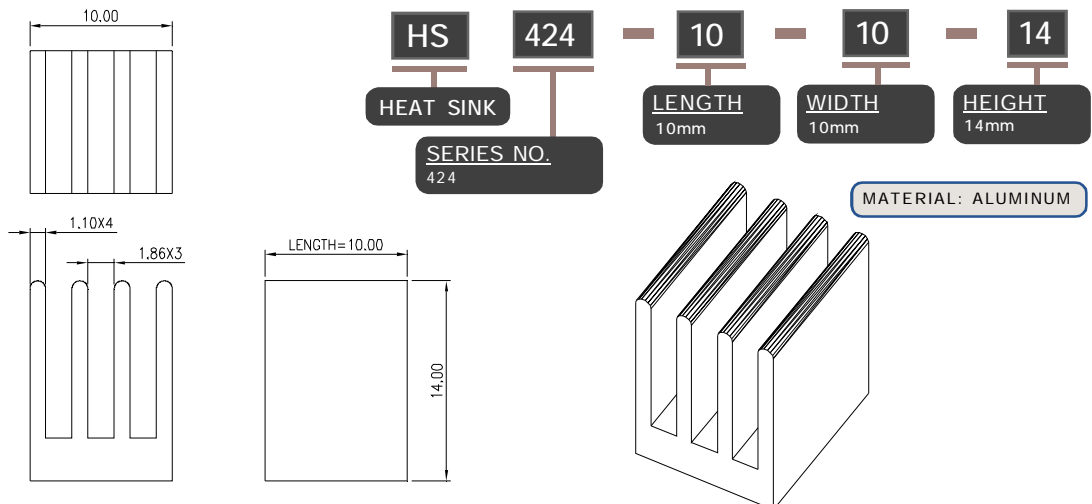

HEAT SINK HS424 SERIES

NOTE : SOME SIZES, STYLES AND OPTION ARE NON-STANDARD, NON-CANCELLABLE, NON-RETURNABLE