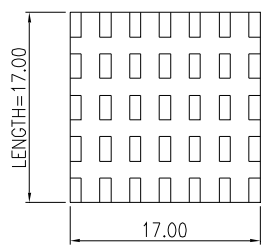

MATERIAL: ALUMINIUM

HEAT SINK HS434 SERIES

HS 434
HEAT SINK
SERIES NO.
434

30 — **30** — **30**
LENGTH 30mm
WIDTH 30mm
HEIGHT 30mm

MATERIAL: ALUMINIUM

NOTE : SOME SIZES, STYLES AND OPTION ARE NON-STANDARD, NON-CANCELLABLE, NON-RETURNABLE

HEAT SINK HS435 SERIES WITH CLIP

HS 435
HEAT SINK
SERIES NO.
435

38.4 — **36** — **30**
LENGTH 38.4mm
WIDTH 36mm
HEIGHT 30mm

MATERIAL: ALUMINUM

HEAT SINK HS436 SERIES

HS 436
HEAT SINK
SERIES NO.
436

17 — **17** — **5**
LENGTH 17mm
WIDTH 17mm
HEIGHT 5mm

MATERIAL: ALUMINUM

HEAT SINK HS437 SERIES

HS 437
HEAT SINK
SERIES NO.
437

81 — **12** — **36.9**
LENGTH 81mm
WIDTH 12mm
HEIGHT 36.9mm

MATERIAL: ALUMINUM

NOTE : SOME SIZES, STYLES AND OPTION ARE NON-STANDARD, NON-CANCELLABLE, NON-RETURNABLE