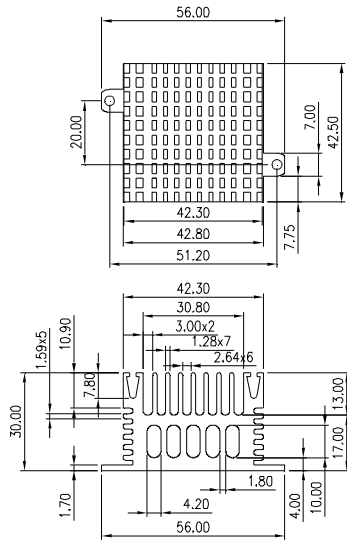

MMI *PRECISION CORPORATION*

HEAT SINK

HS4XX SERIES

HEAT SINK HS411 SERIES WITH CLIP

HS	411	28	28	25
HEAT SINK	SERIES NO. 411	LENGTH 28mm	WIDTH 28mm	HEIGHT 25mm

MATERIAL: ALUMINUM

HEAT SINK HS416 SERIES

HS	416	25.4	X
HEAT SINK	SERIES NO. 416	LENGTH 25.4mm	PEG OPTION BLANK: WITHOUT PEG P: WITH PEG

MATERIAL: ALUMINUM

HEAT SINK HS416B SERIES

HS	416B	25.4	X
HEAT SINK	SERIES NO. 416B	LENGTH 25.4mm	PEG OPTION BLANK: WITHOUT PEG P: WITH PEG

MATERIAL: ALUMINUM

NOTE : SOME SIZES, STYLES AND OPTION ARE NON-STANDARD, NON-CANCELLABLE, NON-RETURNABLE

HEAT SINK HS417 SERIES WITH CLIP

HS	417	42.5	42.3	30
HEAT SINK	SERIES NO. 417	LENGTH 42.5mm	WIDTH 42.3mm	HEIGHT 30mm

MATERIAL: ALUMINUM

HEAT SINK HS417H SERIES WITH CLIP

HS	417H	60	42.7	30
HEAT SINK	SERIES NO. 417H	LENGTH 60mm	WIDTH 42.7mm	HEIGHT 30mm

MATERIAL: ALUMINUM

HEAT SINK HS417X SERIES WITH CLIP

HS	417X	42.3	42.3	30
HEAT SINK	SERIES NO. 417X	LENGTH 42.3mm	WIDTH 42.3mm	HEIGHT 30mm

MATERIAL: ALUMINUM

NOTE : SOME SIZES, STYLES AND OPTION ARE NON-STANDARD, NON-CANCELLABLE, NON-RETURNABLE