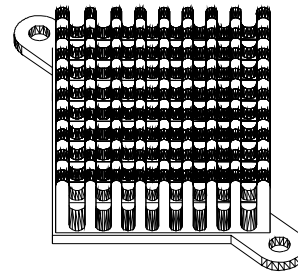

HEAT SINK HS439 SERIES WITH CLIP

HS	439	30	30	10
HEAT SINK	SERIES NO. 439	LENGTH 30mm	WIDTH 30mm	HEIGHT 10mm

MATERIAL: ALUMINUM

HEAT SINK HS439E SERIES WITH CLIP

HS	439E	79.4	30	10
HEAT SINK	SERIES NO. 439E	LENGTH 79.4mm	WIDTH 30mm	HEIGHT 10mm

MATERIAL: ALUMINUM

NOTE : SOME SIZES, STYLES AND OPTION ARE NON-STANDARD, NON-CANCELLABLE, NON-RETURNABLE

HEAT SINK HS439E SERIES WITH CLIP

HS	439E	39.4	30	10
HEAT SINK		LENGTH	WIDTH	HEIGHT
SERIES NO.		39.4mm	30mm	10mm
439E				

MATERIAL: ALUMINUM

HEAT SINK HS440 SERIES WITH CLIP

HS	440	35	38	34
HEAT SINK		LENGTH	WIDTH	HEIGHT
SERIES NO.		35mm	38mm	34mm
440				

MATERIAL: ALUMINUM

HEAT SINK HS441 SERIES WITH CLIP

HS	441	17.4	28	17
HEAT SINK		LENGTH	WIDTH	HEIGHT
SERIES NO.		17.4mm	28mm	17mm
441				

MATERIAL: ALUMINUM

NOTE : SOME SIZES, STYLES AND OPTION ARE NON-STANDARD, NON-CANCELLABLE, NON-RETURNABLE

HEAT SINK HS444B SERIES WITH CLIP

HS	444B	37.6	37.6	36
HEAT SINK		LENGTH	WIDTH	HEIGHT
SERIES NO. 444B		37.6mm	37.6mm	36mm