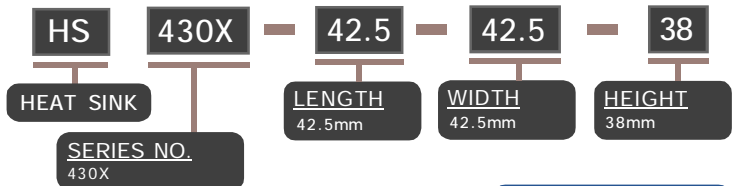

HEAT SINK HS430X SERIES WITH CLIP

MATERIAL: ALUMINUM