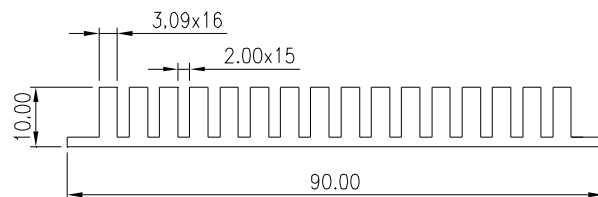

NOTE : SOME SIZES, STYLES AND OPTION ARE NON-STANDARD, NON-CANCELLABLE, NON-RETURNABLE