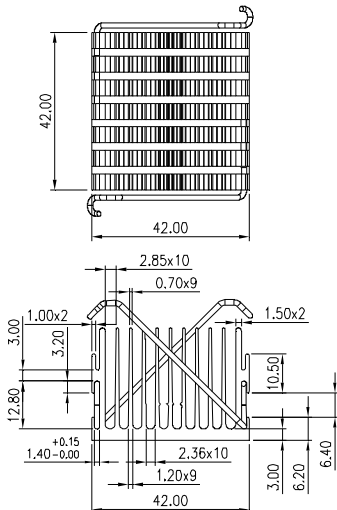

HEAT SINK HS432 SERIES

HS 432
HEAT SINK
SERIES NO.
432

30.1 — **32** — **13.5**
LENGTH 30.1mm
WIDTH 32mm
HEIGHT 13.5mm

MATERIAL: ALUMINIUM

HEAT SINK HS433 SERIES

HS 433
HEAT SINK
SERIES NO.
433

42 — **42** — **30**
LENGTH 42mm
WIDTH 42mm
HEIGHT 30mm

MATERIAL: ALUMINIUM

HEAT SINK HS434 SERIES

HS 434
HEAT SINK
SERIES NO.
434

30 — **30** — **30**
LENGTH 30mm
WIDTH 30mm
HEIGHT 30mm

MATERIAL: ALUMINIUM

NOTE : SOME SIZES, STYLES AND OPTION ARE NON-STANDARD, NON-CANCELLABLE, NON-RETURNABLE

HEAT SINK HS435 SERIES WITH CLIP

HS 435
HEAT SINK
SERIES NO.
435

38.4 — **36** — **30**
LENGTH 38.4mm
WIDTH 36mm
HEIGHT 30mm

MATERIAL: ALUMINUM

HEAT SINK HS436 SERIES

HS 436
HEAT SINK
SERIES NO.
436

17 — **17** — **5**
LENGTH 17mm
WIDTH 17mm
HEIGHT 5mm