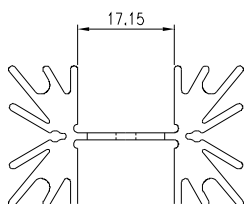

MMI *PRECISION CORPORATION*

HEAT SINK

HS4XX SERIES

HEAT SINK HS411 SERIES WITH CLIP

HS	411	28	28	25
HEAT SINK	SERIES NO. 411	LENGTH 28mm	WIDTH 28mm	HEIGHT 25mm

MATERIAL: ALUMINUM

HEAT SINK HS416 SERIES

HS	416	25.4	X
HEAT SINK	SERIES NO. 416	LENGTH 25.4mm	PEG OPTION BLANK: WITHOUT PEG P: WITH PEG

MATERIAL: ALUMINUM

HEAT SINK HS416B SERIES

HS	416B	25.4	X
HEAT SINK	SERIES NO. 416B	LENGTH 25.4mm	PEG OPTION BLANK: WITHOUT PEG P: WITH PEG

MATERIAL: ALUMINUM

NOTE : SOME SIZES, STYLES AND OPTION ARE NON-STANDARD, NON-CANCELLABLE, NON-RETURNABLE

HEAT SINK HS417 SERIES WITH CLIP

HS	417	42.5	42.3	30
HEAT SINK	SERIES NO. 417	LENGTH 42.5mm	WIDTH 42.3mm	HEIGHT 30mm

MATERIAL: ALUMINUM

HEAT SINK HS417H SERIES WITH CLIP

HS	417H	60	42.7	30
HEAT SINK	SERIES NO. 417H	LENGTH 60mm	WIDTH 42.7mm	HEIGHT 30mm

MATERIAL: ALUMINUM

HEAT SINK HS417X SERIES WITH CLIP

HS	417X	42.3	42.3	30
HEAT SINK	SERIES NO. 417X	LENGTH 42.3mm	WIDTH 42.3mm	HEIGHT 30mm

MATERIAL: ALUMINUM

NOTE : SOME SIZES, STYLES AND OPTION ARE NON-STANDARD, NON-CANCELLABLE, NON-RETURNABLE