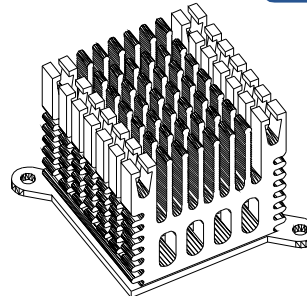

MATERIAL: ALUMINUM

HEAT SINK HS440 SERIES WITH CLIP

HS	440	35	38	34
HEAT SINK		LENGTH	WIDTH	HEIGHT
SERIES NO.		35mm	38mm	34mm
440				

MATERIAL: ALUMINUM

HEAT SINK HS441 SERIES WITH CLIP

HS	441	17.4	28	17
HEAT SINK		LENGTH	WIDTH	HEIGHT
SERIES NO.		17.4mm	28mm	17mm
441				

MATERIAL: ALUMINUM

NOTE : SOME SIZES, STYLES AND OPTION ARE NON-STANDARD, NON-CANCELLABLE, NON-RETURNABLE

HEAT SINK HS444B SERIES WITH CLIP

HS	444B	37.6	37.6	36
HEAT SINK		LENGTH	WIDTH	HEIGHT
SERIES NO. 444B		37.6mm	37.6mm	36mm

MATERIAL: ALUMINUM

HEAT SINK HS444X SERIES WITH CLIP

HS	444X	37.6	37.6	36
HEAT SINK		LENGTH	WIDTH	HEIGHT
SERIES NO. 444X		37.6mm	37.6mm	36mm

MATERIAL: ALUMINUM

HEAT SINK HS446 SERIES

HS	446	24	18	15
HEAT SINK		LENGTH	WIDTH	HEIGHT
SERIES NO. 446		24mm	18mm	15mm