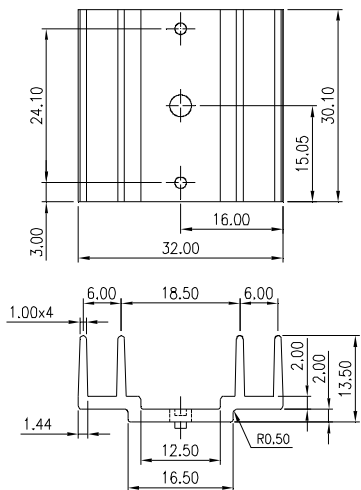

HEAT SINK HS432 SERIES

HS 432
HEAT SINK
SERIES NO.
432

30.1 — **32** — **13.5**
LENGTH 30.1mm
WIDTH 32mm
HEIGHT 13.5mm

MATERIAL: ALUMINIUM

HEAT SINK HS433 SERIES

HS 433
HEAT SINK
SERIES NO.
433

42 — **42** — **30**
LENGTH 42mm
WIDTH 42mm
HEIGHT 30mm