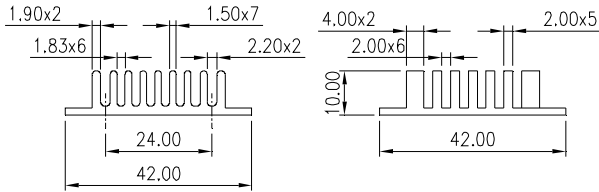

HEAT SINK HS439E SERIES WITH CLIP