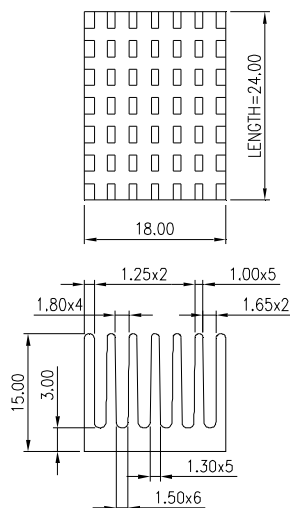

MATERIAL: ALUMINUM

HEAT SINK HS440 SERIES WITH CLIP

HS	440	35	38	34
HEAT SINK		LENGTH	WIDTH	HEIGHT
SERIES NO.		35mm	38mm	34mm
440				

MATERIAL: ALUMINUM

HEAT SINK HS441 SERIES WITH CLIP

HS	441	17.4	28	17
HEAT SINK		LENGTH	WIDTH	HEIGHT
SERIES NO.		17.4mm	28mm	17mm
441				

MATERIAL: ALUMINUM

NOTE : SOME SIZES, STYLES AND OPTION ARE NON-STANDARD, NON-CANCELLABLE, NON-RETURNABLE

HEAT SINK HS444B SERIES WITH CLIP

HS	444B	37.6	37.6	36
HEAT SINK		LENGTH	WIDTH	HEIGHT
SERIES NO. 444B		37.6mm	37.6mm	36mm

MATERIAL: ALUMINUM

HEAT SINK HS444X SERIES WITH CLIP

HS	444X	37.6	37.6	36
HEAT SINK		LENGTH	WIDTH	HEIGHT
SERIES NO. 444X		37.6mm	37.6mm	36mm

MATERIAL: ALUMINUM

HEAT SINK HS446 SERIES

HS	446	24	18	15
HEAT SINK		LENGTH	WIDTH	HEIGHT
SERIES NO. 446		24mm	18mm	15mm

MATERIAL: ALUMINUM

NOTE : SOME SIZES, STYLES AND OPTION ARE NON-STANDARD, NON-CANCELLABLE, NON-RETURNABLE

HEAT SINK HS448 SERIES

HS 448
HEAT SINK
SERIES NO. 448

50.1 — 54 — 28.4
LENGTH 50.1mm
WIDTH 54mm
HEIGHT 28.4mm