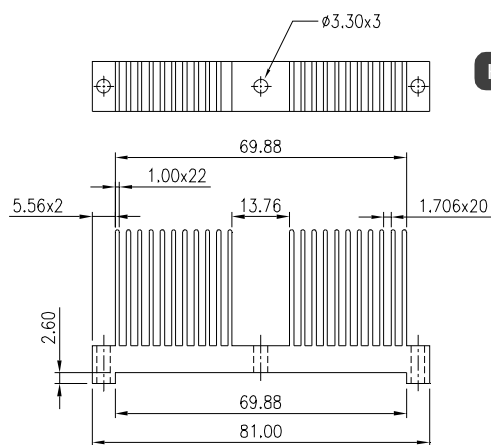

MATERIAL: ALUMINIUM

HEAT SINK HS434 SERIES

HS 434
HEAT SINK
SERIES NO.
434

30 — **30** — **30**
LENGTH 30mm
WIDTH 30mm
HEIGHT 30mm

MATERIAL: ALUMINIUM

NOTE : SOME SIZES, STYLES AND OPTION ARE NON-STANDARD, NON-CANCELLABLE, NON-RETURNABLE

HEAT SINK HS435 SERIES WITH CLIP

HS 435
HEAT SINK
SERIES NO.
435

38.4 — **36** — **30**
LENGTH 38.4mm
WIDTH 36mm
HEIGHT 30mm

MATERIAL: ALUMINUM

HEAT SINK HS436 SERIES

HS 436
HEAT SINK
SERIES NO.
436

17 — **17** — **5**
LENGTH 17mm
WIDTH 17mm
HEIGHT 5mm

MATERIAL: ALUMINUM

HEAT SINK HS437 SERIES

HS 437
HEAT SINK
SERIES NO.
437

81 — **12** — **36.9**
LENGTH 81mm
WIDTH 12mm
HEIGHT 36.9mm

MATERIAL: ALUMINUM

NOTE : SOME SIZES, STYLES AND OPTION ARE NON-STANDARD, NON-CANCELLABLE, NON-RETURNABLE

HEAT SINK HS439 SERIES WITH CLIP

HS	439	30	30	10
HEAT SINK	SERIES NO. 439	LENGTH 30mm	WIDTH 30mm	HEIGHT 10mm

MATERIAL: ALUMINUM

HEAT SINK HS439E SERIES WITH CLIP

HS	439E	79.4	30	10
HEAT SINK	SERIES NO. 439E	LENGTH 79.4mm	WIDTH 30mm	HEIGHT 10mm