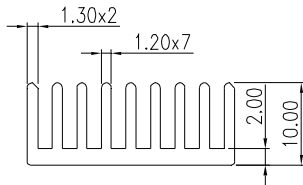

HEAT SINK HS428 SERIES

MATERIAL: ALUMINUM

HEAT SINK HS430A SERIES WITH CLIP

MATERIAL: ALUMINUM

HEAT SINK HS430X SERIES WITH CLIP

MATERIAL: ALUMINUM

NOTE : SOME SIZES, STYLES AND OPTION ARE NON-STANDARD, NON-CANCELLABLE, NON-RETURNABLE