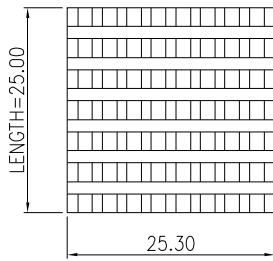

HEAT SINK HS428 SERIES

MATERIAL: ALUMINUM