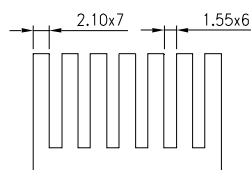

MATERIAL: ALUMINUM

HEAT SINK HS444X SERIES WITH CLIP

HS	444X	37.6	37.6	36
HEAT SINK		LENGTH	WIDTH	HEIGHT
SERIES NO. 444X		37.6mm	37.6mm	36mm

MATERIAL: ALUMINUM

HEAT SINK HS446 SERIES

HS	446	24	18	15
HEAT SINK		LENGTH	WIDTH	HEIGHT
SERIES NO. 446		24mm	18mm	15mm

MATERIAL: ALUMINUM

NOTE : SOME SIZES, STYLES AND OPTION ARE NON-STANDARD, NON-CANCELLABLE, NON-RETURNABLE

HEAT SINK HS448 SERIES

HS 448
HEAT SINK
SERIES NO. 448

50.1 — 54 — 28.4
LENGTH 50.1mm
WIDTH 54mm
HEIGHT 28.4mm