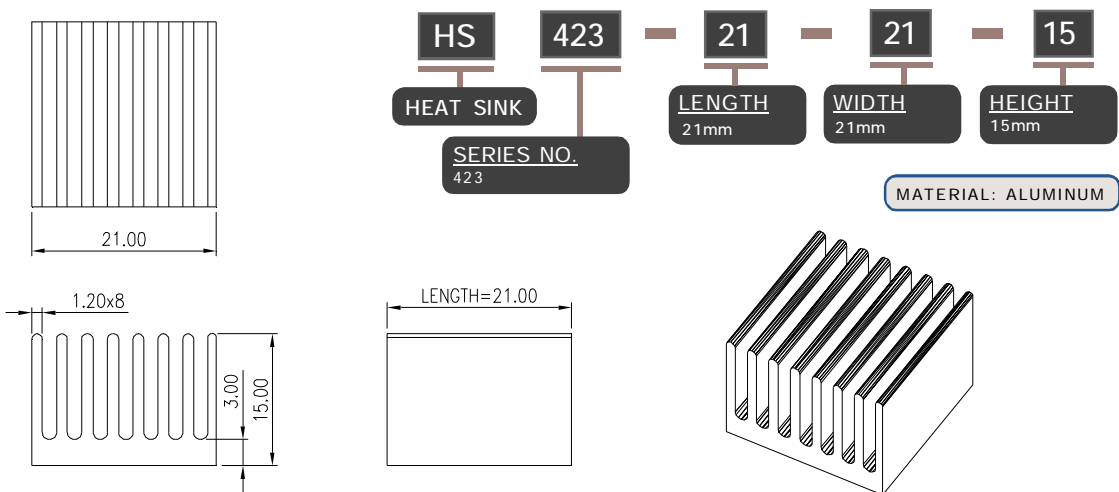

HEAT SINK HS423 SERIES

NOTE : SOME SIZES, STYLES AND OPTION ARE NON-STANDARD, NON-CANCELLABLE, NON-RETURNABLE