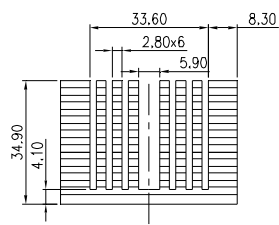

MATERIAL: ALUMINUM

HEAT SINK HS444X SERIES WITH CLIP

HS	444X	37.6	37.6	36
HEAT SINK		LENGTH	WIDTH	HEIGHT
SERIES NO. 444X		37.6mm	37.6mm	36mm

MATERIAL: ALUMINUM

HEAT SINK HS446 SERIES

HS	446	24	18	15
HEAT SINK		LENGTH	WIDTH	HEIGHT
SERIES NO. 446		24mm	18mm	15mm

MATERIAL: ALUMINUM

NOTE : SOME SIZES, STYLES AND OPTION ARE NON-STANDARD, NON-CANCELLABLE, NON-RETURNABLE

HEAT SINK HS448 SERIES

HS 448
HEAT SINK
SERIES NO. 448

50.1 — 54 — 28.4
LENGTH 50.1mm
WIDTH 54mm
HEIGHT 28.4mm

MATERIAL: ALUMINUM

HEAT SINK HS450 SERIES

HS 450
HEAT SINK
SERIES NO. 450

50.2 — 50 — 34.9
LENGTH 50.2mm
WIDTH 50mm
HEIGHT 34.9mm

MATERIAL: ALUMINUM

HEAT SINK HS454 SERIES

HS 454
HEAT SINK
SERIES NO. 454

35 — 35 — 7
LENGTH 35mm
WIDTH 35mm
HEIGHT 7mm