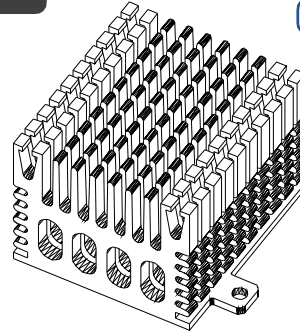

MATERIAL: ALUMINUM

HEAT SINK HS416B SERIES

HS	416B	25.4	X
HEAT SINK	SERIES NO. 416B	LENGTH 25.4mm	PEG OPTION BLANK: WITHOUT PEG P: WITH PEG

MATERIAL: ALUMINUM

NOTE : SOME SIZES, STYLES AND OPTION ARE NON-STANDARD, NON-CANCELLABLE, NON-RETURNABLE

HEAT SINK HS417 SERIES WITH CLIP

HS	417	42.5	42.3	30
HEAT SINK	SERIES NO. 417	LENGTH 42.5mm	WIDTH 42.3mm	HEIGHT 30mm

MATERIAL: ALUMINUM

HEAT SINK HS417H SERIES WITH CLIP

HS	417H	60	42.7	30
HEAT SINK	SERIES NO. 417H	LENGTH 60mm	WIDTH 42.7mm	HEIGHT 30mm

MATERIAL: ALUMINUM

HEAT SINK HS417X SERIES WITH CLIP

HS	417X	42.3	42.3	30
HEAT SINK	SERIES NO. 417X	LENGTH 42.3mm	WIDTH 42.3mm	HEIGHT 30mm

MATERIAL: ALUMINUM

NOTE : SOME SIZES, STYLES AND OPTION ARE NON-STANDARD, NON-CANCELLABLE, NON-RETURNABLE