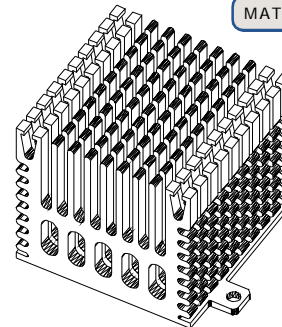

HEAT SINK HS428 SERIES

MATERIAL: ALUMINUM

HEAT SINK HS430A SERIES WITH CLIP

MATERIAL: ALUMINUM

HEAT SINK HS430X SERIES WITH CLIP

MATERIAL: ALUMINUM

NOTE : SOME SIZES, STYLES AND OPTION ARE NON-STANDARD, NON-CANCELLABLE, NON-RETURNABLE

HEAT SINK HS432 SERIES

HS 432
HEAT SINK
SERIES NO.
432

30.1 — **32** — **13.5**
LENGTH 30.1mm
WIDTH 32mm
HEIGHT 13.5mm

MATERIAL: ALUMINIUM

HEAT SINK HS433 SERIES

HS 433
HEAT SINK
SERIES NO.
433

42 — **42** — **30**
LENGTH 42mm
WIDTH 42mm
HEIGHT 30mm