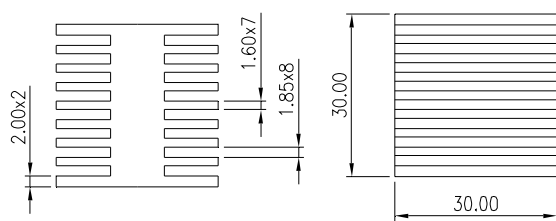

MATERIAL: ALUMINIUM

HEAT SINK HS434 SERIES

HS 434
HEAT SINK
SERIES NO.
434

30 — **30** — **30**
LENGTH 30mm
WIDTH 30mm
HEIGHT 30mm

MATERIAL: ALUMINIUM

NOTE : SOME SIZES, STYLES AND OPTION ARE NON-STANDARD, NON-CANCELLABLE, NON-RETURNABLE