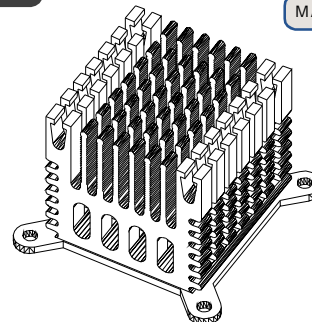

MATERIAL: ALUMINUM

NOTE : SOME SIZES, STYLES AND OPTION ARE NON-STANDARD, NON-CANCELLABLE, NON-RETURNABLE

HEAT SINK HS444B SERIES WITH CLIP

HS	444B	37.6	37.6	36
HEAT SINK		LENGTH	WIDTH	HEIGHT
SERIES NO. 444B		37.6mm	37.6mm	36mm

MATERIAL: ALUMINUM

HEAT SINK HS444X SERIES WITH CLIP

HS	444X	37.6	37.6	36
HEAT SINK		LENGTH	WIDTH	HEIGHT
SERIES NO. 444X		37.6mm	37.6mm	36mm

MATERIAL: ALUMINUM

HEAT SINK HS446 SERIES

HS	446	24	18	15
HEAT SINK		LENGTH	WIDTH	HEIGHT
SERIES NO. 446		24mm	18mm	15mm

MATERIAL: ALUMINUM

NOTE : SOME SIZES, STYLES AND OPTION ARE NON-STANDARD, NON-CANCELLABLE, NON-RETURNABLE

HEAT SINK HS448 SERIES

HS 448
HEAT SINK
SERIES NO. 448

50.1 — 54 — 28.4
LENGTH 50.1mm
WIDTH 54mm
HEIGHT 28.4mm