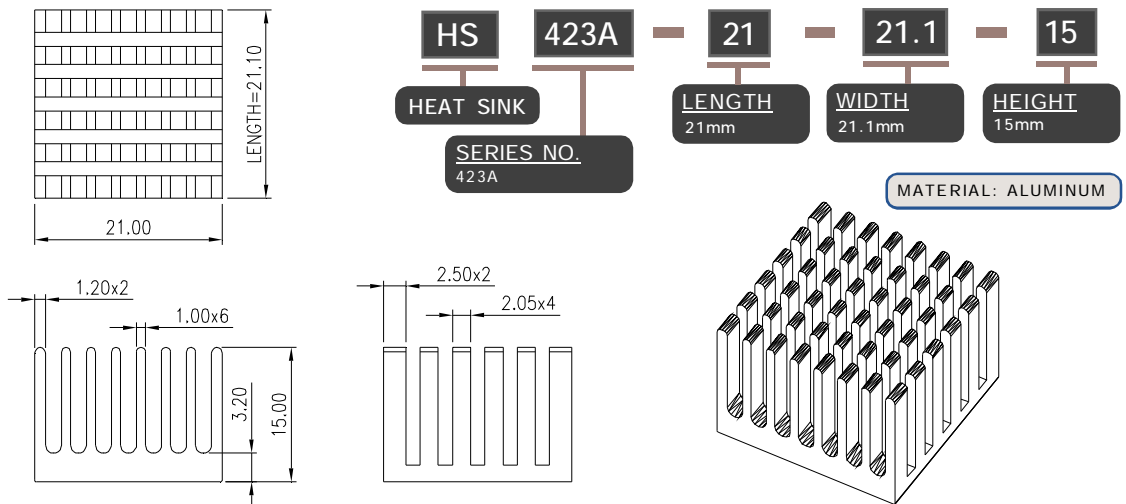

HEAT SINK HS423A SERIES