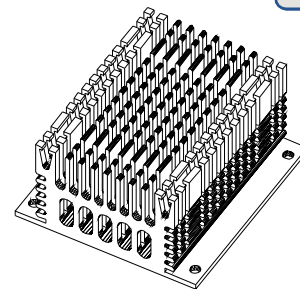

MATERIAL: ALUMINUM

HEAT SINK HS416B SERIES

HS	416B	25.4	X
HEAT SINK	SERIES NO. 416B	LENGTH 25.4mm	PEG OPTION BLANK: WITHOUT PEG P: WITH PEG

MATERIAL: ALUMINUM

NOTE : SOME SIZES, STYLES AND OPTION ARE NON-STANDARD, NON-CANCELLABLE, NON-RETURNABLE

HEAT SINK HS417 SERIES WITH CLIP

HS	417	42.5	42.3	30
HEAT SINK	SERIES NO. 417	LENGTH 42.5mm	WIDTH 42.3mm	HEIGHT 30mm

MATERIAL: ALUMINUM

HEAT SINK HS417H SERIES WITH CLIP

HS	417H	60	42.7	30
HEAT SINK	SERIES NO. 417H	LENGTH 60mm	WIDTH 42.7mm	HEIGHT 30mm

MATERIAL: ALUMINUM

HEAT SINK HS417X SERIES WITH CLIP

HS	417X	42.3	42.3	30
HEAT SINK	SERIES NO. 417X	LENGTH 42.3mm	WIDTH 42.3mm	HEIGHT 30mm

MATERIAL: ALUMINUM

NOTE : SOME SIZES, STYLES AND OPTION ARE NON-STANDARD, NON-CANCELLABLE, NON-RETURNABLE