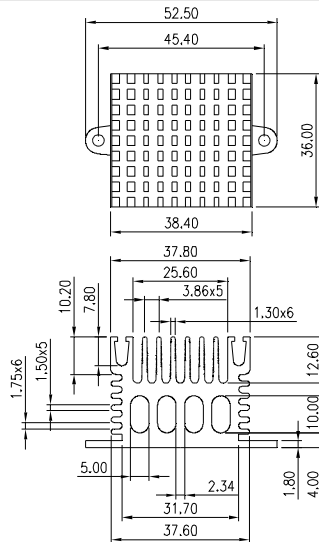

HEAT SINK HS432 SERIES

HS 432
HEAT SINK
SERIES NO.
432

30.1 — **32** — **13.5**
LENGTH 30.1mm
WIDTH 32mm
HEIGHT 13.5mm

MATERIAL: ALUMINIUM

HEAT SINK HS433 SERIES

HS 433
HEAT SINK
SERIES NO.
433

42 — **42** — **30**
LENGTH 42mm
WIDTH 42mm
HEIGHT 30mm

MATERIAL: ALUMINIUM

HEAT SINK HS434 SERIES

HS 434
HEAT SINK
SERIES NO.
434

30 — **30** — **30**
LENGTH 30mm
WIDTH 30mm
HEIGHT 30mm

MATERIAL: ALUMINIUM

NOTE : SOME SIZES, STYLES AND OPTION ARE NON-STANDARD, NON-CANCELLABLE, NON-RETURNABLE

HEAT SINK HS435 SERIES WITH CLIP

HS 435
HEAT SINK
SERIES NO.
435

38.4 — **36** — **30**
LENGTH 38.4mm
WIDTH 36mm
HEIGHT 30mm

MATERIAL: ALUMINUM

HEAT SINK HS436 SERIES

HS 436
HEAT SINK
SERIES NO.
436

17 — **17** — **5**
LENGTH 17mm
WIDTH 17mm
HEIGHT 5mm

MATERIAL: ALUMINUM

HEAT SINK HS437 SERIES

HS 437
HEAT SINK
SERIES NO.
437

81 — **12** — **36.9**
LENGTH 81mm
WIDTH 12mm
HEIGHT 36.9mm

MATERIAL: ALUMINUM

NOTE : SOME SIZES, STYLES AND OPTION ARE NON-STANDARD, NON-CANCELLABLE, NON-RETURNABLE