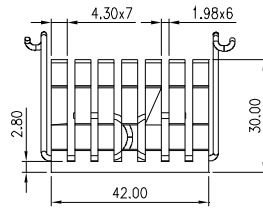

HEAT SINK HS432 SERIES

HS 432
HEAT SINK
SERIES NO.
432

30.1 — **32** — **13.5**
LENGTH 30.1mm
WIDTH 32mm
HEIGHT 13.5mm

MATERIAL: ALUMINIUM

HEAT SINK HS433 SERIES

HS 433
HEAT SINK
SERIES NO.
433

42 — **42** — **30**
LENGTH 42mm
WIDTH 42mm
HEIGHT 30mm

MATERIAL: ALUMINIUM

HEAT SINK HS434 SERIES

HS 434
HEAT SINK
SERIES NO.
434

30 — **30** — **30**
LENGTH 30mm
WIDTH 30mm
HEIGHT 30mm

MATERIAL: ALUMINIUM

NOTE : SOME SIZES, STYLES AND OPTION ARE NON-STANDARD, NON-CANCELLABLE, NON-RETURNABLE

HEAT SINK HS435 SERIES WITH CLIP

HS 435
HEAT SINK
SERIES NO.
435

38.4 — **36** — **30**
LENGTH 38.4mm
WIDTH 36mm
HEIGHT 30mm

MATERIAL: ALUMINUM

HEAT SINK HS436 SERIES

HS 436
HEAT SINK
SERIES NO.
436

17 — **17** — **5**
LENGTH 17mm
WIDTH 17mm
HEIGHT 5mm