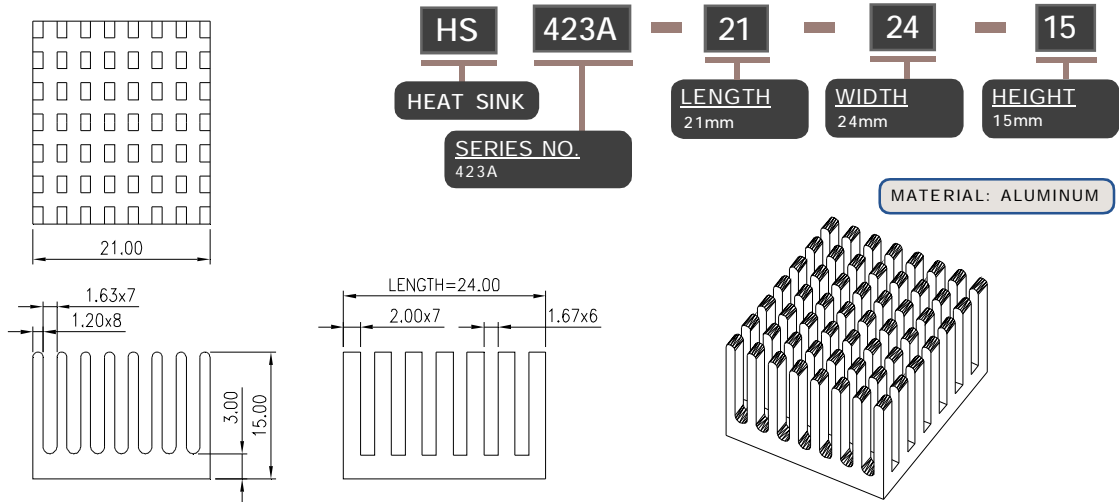

HEAT SINK HS423A SERIES