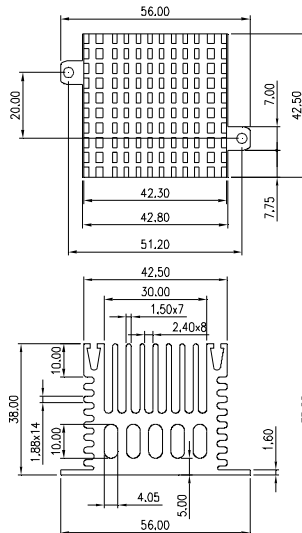

HEAT SINK HS430A SERIES WITH CLIP

MATERIAL: ALUMINUM