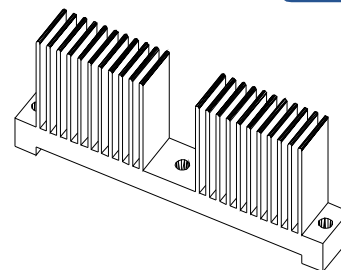

MATERIAL: ALUMINUM

HEAT SINK HS437 SERIES

HS 437
HEAT SINK
SERIES NO.
437

81 — **12** — **36.9**
LENGTH 81mm
WIDTH 12mm
HEIGHT 36.9mm

MATERIAL: ALUMINUM

NOTE : SOME SIZES, STYLES AND OPTION ARE NON-STANDARD, NON-CANCELLABLE, NON-RETURNABLE

HEAT SINK HS439 SERIES WITH CLIP

HS	439	30	30	10
HEAT SINK	SERIES NO. 439	LENGTH 30mm	WIDTH 30mm	HEIGHT 10mm

MATERIAL: ALUMINUM

HEAT SINK HS439E SERIES WITH CLIP

HS	439E	79.4	30	10
HEAT SINK	SERIES NO. 439E	LENGTH 79.4mm	WIDTH 30mm	HEIGHT 10mm