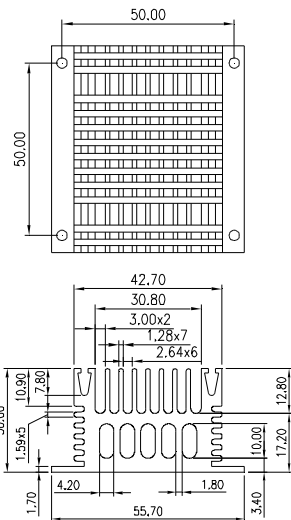

MMI *PRECISION CORPORATION*

HEAT SINK

HS4XX SERIES

HEAT SINK HS411 SERIES WITH CLIP

HS	411	28	28	25
HEAT SINK	SERIES NO. 411	LENGTH 28mm	WIDTH 28mm	HEIGHT 25mm

MATERIAL: ALUMINUM

HEAT SINK HS416 SERIES

HS	416	25.4	X
HEAT SINK	SERIES NO. 416	LENGTH 25.4mm	PEG OPTION BLANK: WITHOUT PEG P: WITH PEG

MATERIAL: ALUMINUM

HEAT SINK HS416B SERIES

HS	416B	25.4	X
HEAT SINK	SERIES NO. 416B	LENGTH 25.4mm	PEG OPTION BLANK: WITHOUT PEG P: WITH PEG

MATERIAL: ALUMINUM

NOTE : SOME SIZES, STYLES AND OPTION ARE NON-STANDARD, NON-CANCELLABLE, NON-RETURNABLE

HEAT SINK HS417 SERIES WITH CLIP

HS	417	42.5	42.3	30
HEAT SINK	SERIES NO. 417	LENGTH 42.5mm	WIDTH 42.3mm	HEIGHT 30mm

MATERIAL: ALUMINUM

HEAT SINK HS417H SERIES WITH CLIP

HS	417H	60	42.7	30
HEAT SINK	SERIES NO. 417H	LENGTH 60mm	WIDTH 42.7mm	HEIGHT 30mm

MATERIAL: ALUMINUM

HEAT SINK HS417X SERIES WITH CLIP

HS	417X	42.3	42.3	30
HEAT SINK	SERIES NO. 417X	LENGTH 42.3mm	WIDTH 42.3mm	HEIGHT 30mm

MATERIAL: ALUMINUM

NOTE : SOME SIZES, STYLES AND OPTION ARE NON-STANDARD, NON-CANCELLABLE, NON-RETURNABLE