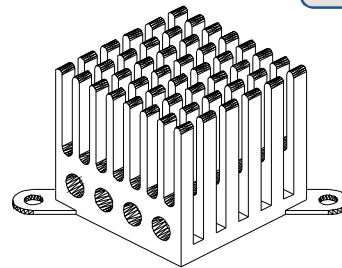

MMI *PRECISION CORPORATION*

HEAT SINK

HS4XX SERIES

HEAT SINK HS411 SERIES WITH CLIP

HS	411	28	28	25
HEAT SINK	SERIES NO. 411	LENGTH 28mm	WIDTH 28mm	HEIGHT 25mm

MATERIAL: ALUMINUM

HEAT SINK HS416 SERIES

HS	416	25.4	X
HEAT SINK	SERIES NO. 416	LENGTH 25.4mm	PEG OPTION BLANK: WITHOUT PEG P: WITH PEG

MATERIAL: ALUMINUM

HEAT SINK HS416B SERIES

HS	416B	25.4	X
HEAT SINK	SERIES NO. 416B	LENGTH 25.4mm	PEG OPTION BLANK: WITHOUT PEG P: WITH PEG

MATERIAL: ALUMINUM

NOTE : SOME SIZES, STYLES AND OPTION ARE NON-STANDARD, NON-CANCELLABLE, NON-RETURNABLE

HEAT SINK HS417 SERIES WITH CLIP

HS	417	42.5	42.3	30
HEAT SINK	SERIES NO. 417	LENGTH 42.5mm	WIDTH 42.3mm	HEIGHT 30mm

MATERIAL: ALUMINUM

HEAT SINK HS417H SERIES WITH CLIP

HS	417H	60	42.7	30
HEAT SINK	SERIES NO. 417H	LENGTH 60mm	WIDTH 42.7mm	HEIGHT 30mm