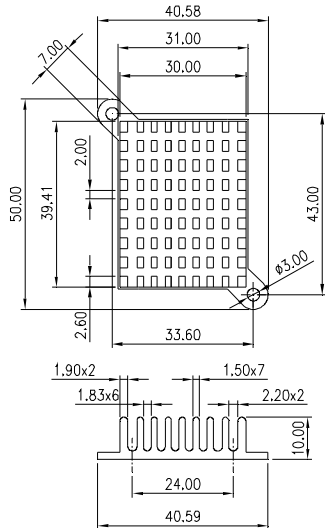

MATERIAL: ALUMINUM

HEAT SINK HS437 SERIES

HS 437
HEAT SINK
SERIES NO.
437

81 — **12** — **36.9**
LENGTH 81mm
WIDTH 12mm
HEIGHT 36.9mm

MATERIAL: ALUMINUM

NOTE : SOME SIZES, STYLES AND OPTION ARE NON-STANDARD, NON-CANCELLABLE, NON-RETURNABLE

HEAT SINK HS439 SERIES WITH CLIP

HS	439	30	30	10
HEAT SINK	SERIES NO. 439	LENGTH 30mm	WIDTH 30mm	HEIGHT 10mm

MATERIAL: ALUMINUM

HEAT SINK HS439E SERIES WITH CLIP

HS	439E	79.4	30	10
HEAT SINK	SERIES NO. 439E	LENGTH 79.4mm	WIDTH 30mm	HEIGHT 10mm

MATERIAL: ALUMINUM

NOTE : SOME SIZES, STYLES AND OPTION ARE NON-STANDARD, NON-CANCELLABLE, NON-RETURNABLE

HEAT SINK HS439E SERIES WITH CLIP

HS	439E	39.4	30	10
HEAT SINK		LENGTH	WIDTH	HEIGHT
SERIES NO.		39.4mm	30mm	10mm
439E				

MATERIAL: ALUMINUM

HEAT SINK HS440 SERIES WITH CLIP

HS	440	35	38	34
HEAT SINK		LENGTH	WIDTH	HEIGHT
SERIES NO.		35mm	38mm	34mm
440				

MATERIAL: ALUMINUM

HEAT SINK HS441 SERIES WITH CLIP

HS	441	17.4	28	17
HEAT SINK		LENGTH	WIDTH	HEIGHT
SERIES NO.		17.4mm	28mm	17mm
441				