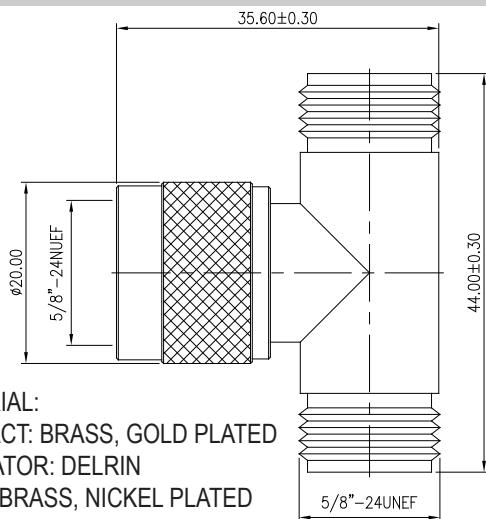

MODEL NAME RFA009-NJNPJ-10

MATERIAL:
CONTACT: BRASS, GOLD PLATED
INSULATOR: DELRIN
BODY: BRASS, NICKEL PLATED