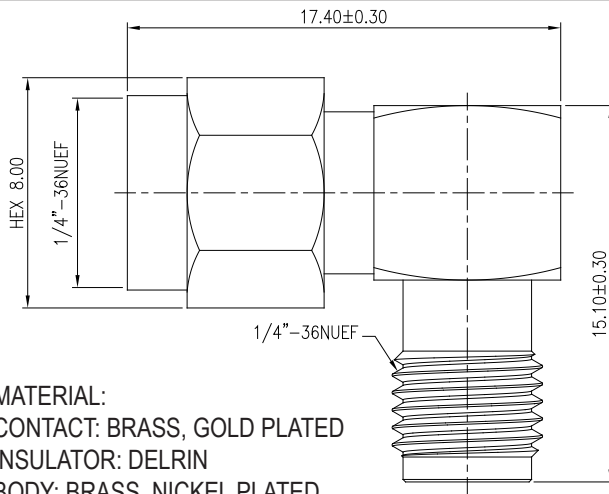

RF ADAPTER

MODEL NAME RFA026-SPSJ-10

MATERIAL:
CONTACT: BRASS, GOLD PLATED
INSULATOR: DELRIN
BODY: BRASS, NICKEL PLATED