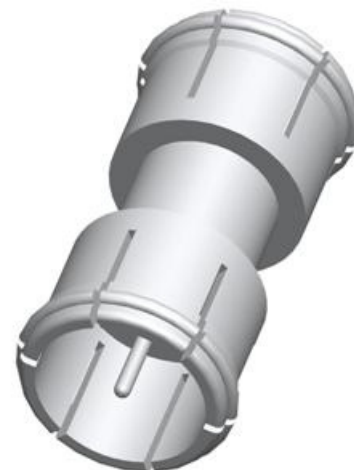

## MODEL NAME RFA026-SPSJ-10

MATERIAL:  
 CONTACT: BRASS, GOLD PLATED  
 INSULATOR: DELRIN  
 BODY: BRASS, NICKEL PLATED

## MODEL NAME RFA032-FJFJ-20

MATERIAL:  
 CONTACT: BRASS, TIN PLATED  
 INSULATOR: DELRIN  
 BODY: BRASS, NICKEL PLATED

**NOTE:** SOME SIZES, STYLES AND OPTIONS ARE NON-STANDARD, NON-CANCELLABLE AND NON-RETURNABLE.

# RF ADAPTER

**MODEL NAME** RFA033-FPPF-00

**MATERIAL:**  
 CONTACT: BRASS, NICKEL PLATED  
 INSULATOR: DELRIN  
 BODY: BRASS, NICKEL PLATED

**MODEL NAME** RFA034-FPFJ-20

**MATERIAL:**  
 CONTACT: BRASS, TIN PLATED  
 INSULATOR: DELRIN  
 BODY: BRASS, NICKEL PLATED

**MODEL NAME** RFA035-FPPF-00

**MATERIAL:**  
 CONTACT: BRASS, NICKEL PLATED  
 INSULATOR: DELRIN  
 BODY: BRASS, NICKEL PLATED

**NOTE:** SOME SIZES, STYLES AND OPTIONS ARE NON-STANDARD, NON-CANCELLABLE AND NON-RETURNABLE.