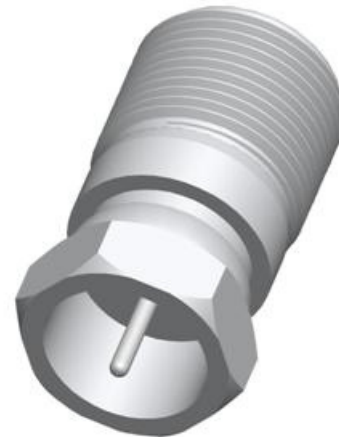

## MODEL NAME RFA026-SPSJ-10

MATERIAL:  
 CONTACT: BRASS, GOLD PLATED  
 INSULATOR: DELRIN  
 BODY: BRASS, NICKEL PLATED

## MODEL NAME RFA031-FJFJ-20

MATERIAL:  
 CONTACT: BRASS, TIN PLATED  
 INSULATOR: DELRIN  
 BODY: BRASS, NICKEL PLATED

## MODEL NAME RFA032-FJFJ-20

MATERIAL:  
 CONTACT: BRASS, TIN PLATED  
 INSULATOR: DELRIN  
 BODY: BRASS, NICKEL PLATED

**NOTE:** SOME SIZES, STYLES AND OPTIONS ARE NON-STANDARD, NON-CANCELLABLE AND NON-RETURNABLE.

# RF ADAPTER

**MODEL NAME** RFA033-FPPF-00

**MATERIAL:**  
 CONTACT: BRASS, NICKEL PLATED  
 INSULATOR: DELRIN  
 BODY: BRASS, NICKEL PLATED

**MODEL NAME** RFA034-FPFJ-20

**MATERIAL:**  
 CONTACT: BRASS, TIN PLATED  
 INSULATOR: DELRIN  
 BODY: BRASS, NICKEL PLATED