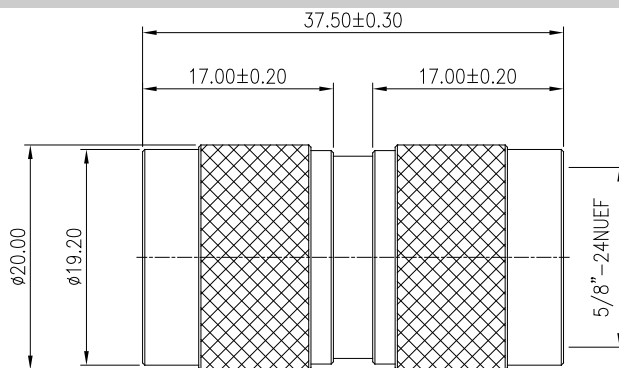

## MODEL NAME RFA001-NPNP-00

MATERIAL:  
 CONTACT: BRASS, NICKEL PLATED  
 INSULATOR: DELRIN  
 BODY: BRASS, NICKEL PLATED