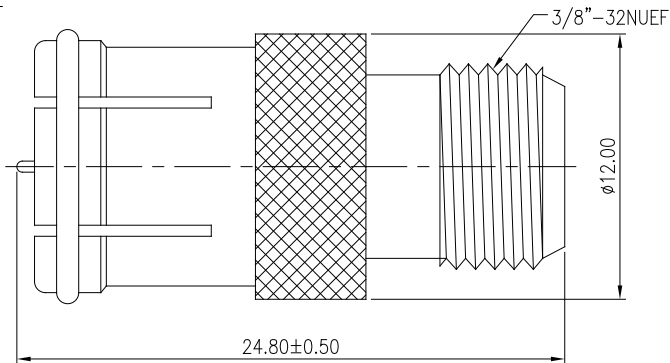

RF ADAPTER

MODEL NAME RFA036-FPFJ-20

MATERIAL:
CONTACT: BRASS, TIN PLATED
INSULATOR: DELRIN
BODY: BRASS, NICKEL PLATED