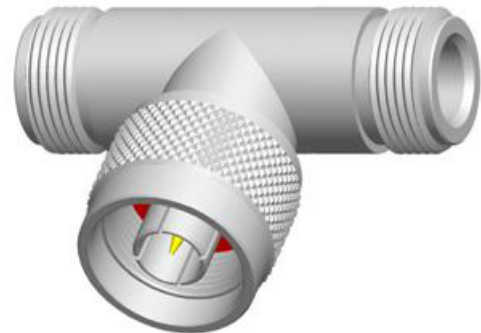

MODEL NAME RFA009-NJNPJ-10

MATERIAL:
CONTACT: BRASS, GOLD PLATED
INSULATOR: DELRIN
BODY: BRASS, NICKEL PLATED