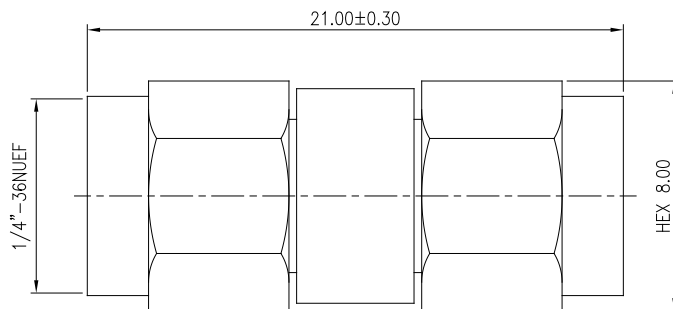

# RF ADAPTER

**MODEL NAME** RFA014-NJSJ-10

**MATERIAL:**  
 CONTACT: BRASS, GOLD PLATED  
 INSULATOR: DELRIN  
 BODY: BRASS, NICKEL PLATED

**MODEL NAME** RFA021-SPSP-10

**MATERIAL:**  
 CONTACT: BRASS, GOLD PLATED  
 INSULATOR: DELRIN  
 BODY: BRASS, NICKEL PLATED