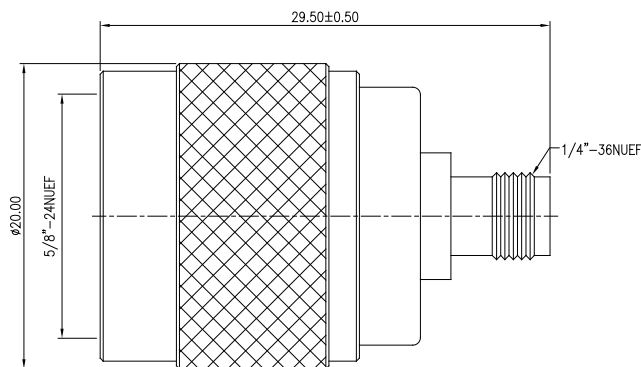

MODEL NAME RFA012-NPSJ-10

MATERIAL:
CONTACT: BRASS, GOLD PLATED
INSULATOR: DELRIN
BODY: BRASS, NICKEL PLATED