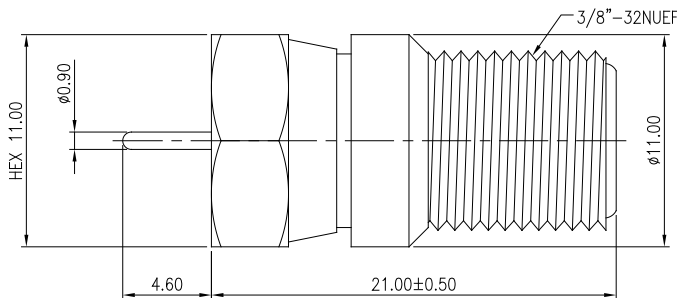

MATERIAL:
CONTACT: BRASS, NICKEL PLATED
INSULATOR: DELRIN
BODY: BRASS, NICKEL PLATED

MODEL NAME RFA034-FPFJ-20