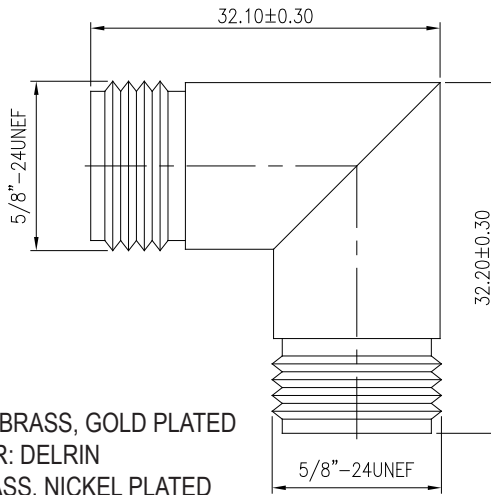

RF ADAPTER

MODEL NAME *RFA004-NJNJ-10*

MATERIAL:
CONTACT: BRASS, GOLD PLATED
INSULATOR: DELRIN
BODY: BRASS, NICKEL PLATED