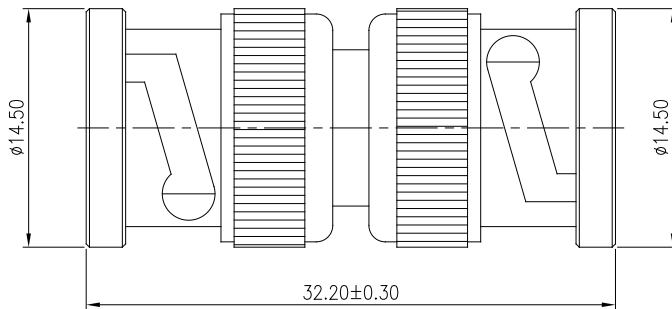

MODEL NAME RFA041-BPBP-10

MATERIAL:
CONTACT: BRASS, GOLD PLATED
INSULATOR: DELRIN
BODY: BRASS, NICKEL PLATED