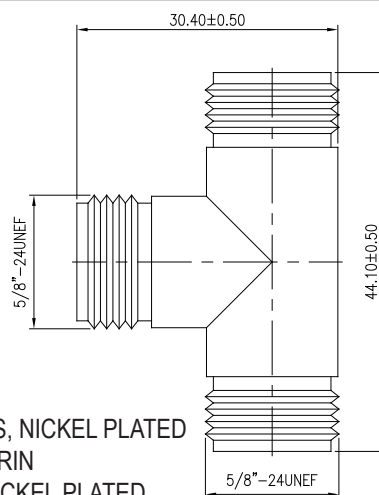

MODEL NAME RFA010-NJNJNJ-00

MATERIAL:
CONTACT: BRASS, NICKEL PLATED
INSULATOR: DELRIN
BODY: BRASS, NICKEL PLATED

NOTE: SOME SIZES, STYLES AND OPTIONS ARE NON-STANDARD, NON-CANCELLABLE AND NON-RETURNABLE.