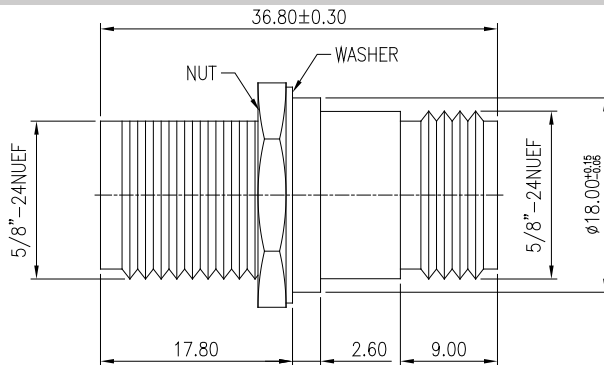

RF ADAPTER

MODEL NAME RFA007-NJNJ-00

MATERIAL:
CONTACT: BRASS, NICKEL PLATED
INSULATOR: DELRIN
BODY: BRASS, NICKEL PLATED