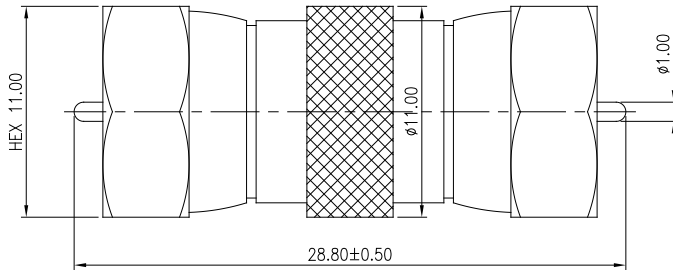

RF ADAPTER

MODEL NAME RFA033-FPPF-00