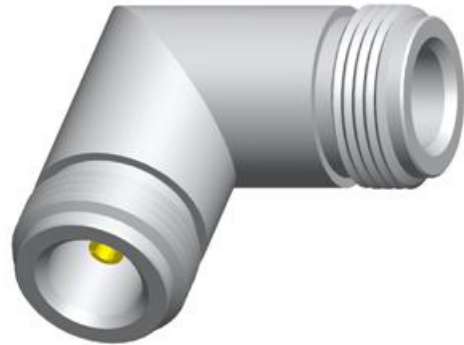

RF ADAPTER

MODEL NAME *RFA004-NJNJ-10*

MATERIAL:
CONTACT: BRASS, GOLD PLATED
INSULATOR: DELRIN
BODY: BRASS, NICKEL PLATED

MODEL NAME *RFA005-NPNJ-00*

MATERIAL:
CONTACT: BRASS, NICKEL PLATED
INSULATOR: DELRIN
BODY: BRASS, NICKEL PLATED

MODEL NAME *RFA006-NPNJ-10*

MATERIAL:
CONTACT: BRASS, GOLD PLATED
INSULATOR: DELRIN
BODY: BRASS, NICKEL PLATED

NOTE: SOME SIZES, STYLES AND OPTIONS ARE NON-STANDARD, NON-CANCELLABLE AND NON-RETURNABLE.