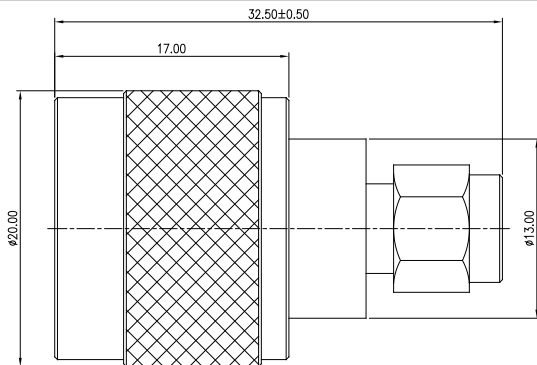

RF ADAPTER

MODEL NAME RFA011-NPSP-10

MATERIAL:
CONTACT: BRASS, GOLD PLATED
INSULATOR: DELRIN
BODY: BRASS, NICKEL PLATED