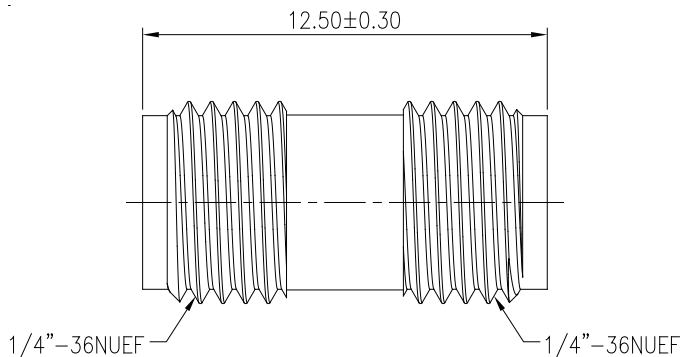

MODEL NAME RFA023-SJSJ-10

MATERIAL:
CONTACT: BRASS, GOLD PLATED
INSULATOR: DELRIN
BODY: BRASS, NICKEL PLATED