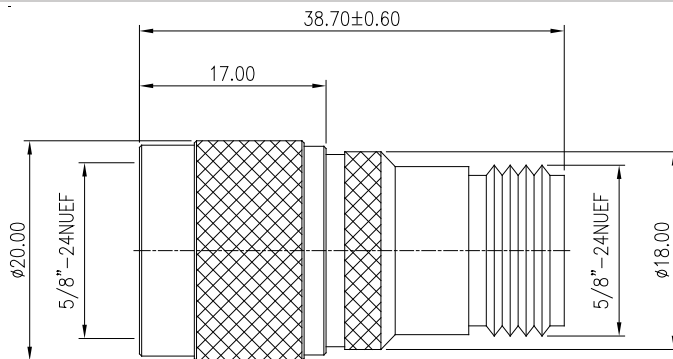

MODEL NAME *RFA005-NPNJ-00*

MATERIAL:
CONTACT: BRASS, NICKEL PLATED
INSULATOR: DELRIN
BODY: BRASS, NICKEL PLATED