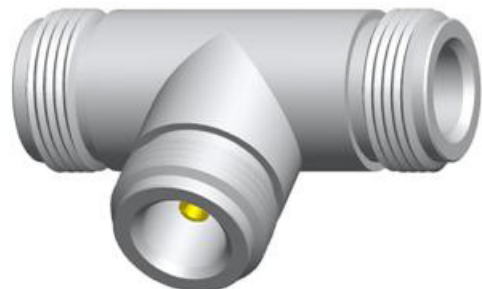

MODEL NAME RFA010-NJNJNJ-00

MATERIAL:
CONTACT: BRASS, NICKEL PLATED
INSULATOR: DELRIN
BODY: BRASS, NICKEL PLATED

NOTE: SOME SIZES, STYLES AND OPTIONS ARE NON-STANDARD, NON-CANCELLABLE AND NON-RETURNABLE.