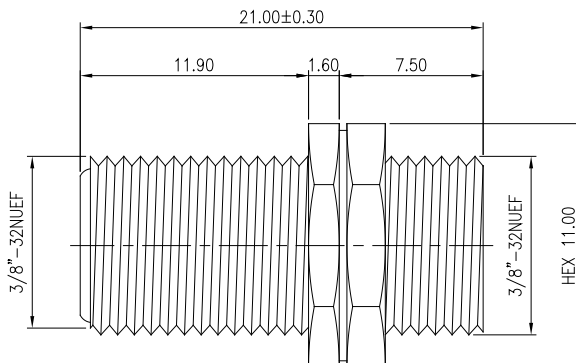

MODEL NAME RFA032-FJFJ-20

MATERIAL:
CONTACT: BRASS, TIN PLATED
INSULATOR: DELRIN
BODY: BRASS, NICKEL PLATED