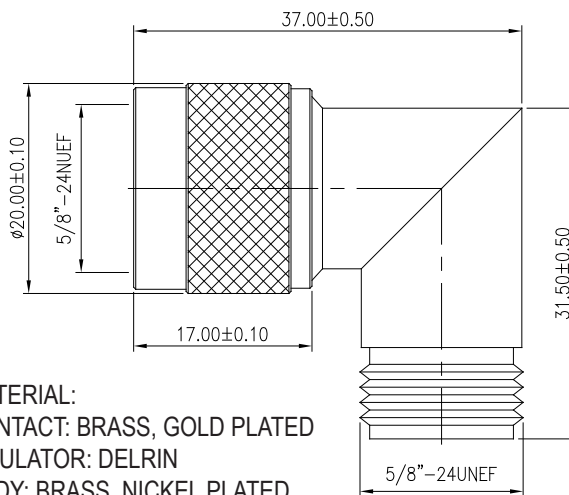

MODEL NAME *RFA006-NPNJ-10*

MATERIAL:
CONTACT: BRASS, GOLD PLATED
INSULATOR: DELRIN
BODY: BRASS, NICKEL PLATED