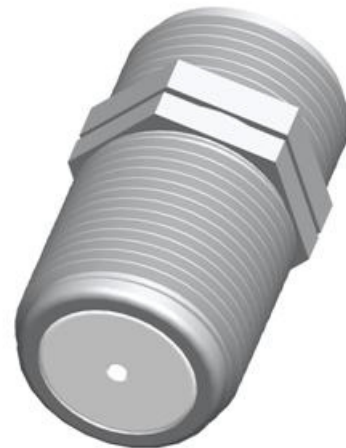

## MODEL NAME RFA012-NPSJ-10

MATERIAL:  
CONTACT: BRASS, GOLD PLATED  
INSULATOR: DELRIN  
BODY: BRASS, NICKEL PLATED

## MODEL NAME RFA026-SPSJ-10

MATERIAL:  
 CONTACT: BRASS, GOLD PLATED  
 INSULATOR: DELRIN  
 BODY: BRASS, NICKEL PLATED

## MODEL NAME RFA031-FJFJ-20

MATERIAL:  
 CONTACT: BRASS, TIN PLATED  
 INSULATOR: DELRIN  
 BODY: BRASS, NICKEL PLATED

## MODEL NAME RFA032-FJFJ-20

MATERIAL:  
 CONTACT: BRASS, TIN PLATED  
 INSULATOR: DELRIN  
 BODY: BRASS, NICKEL PLATED

**NOTE:** SOME SIZES, STYLES AND OPTIONS ARE NON-STANDARD, NON-CANCELLABLE AND NON-RETURNABLE.