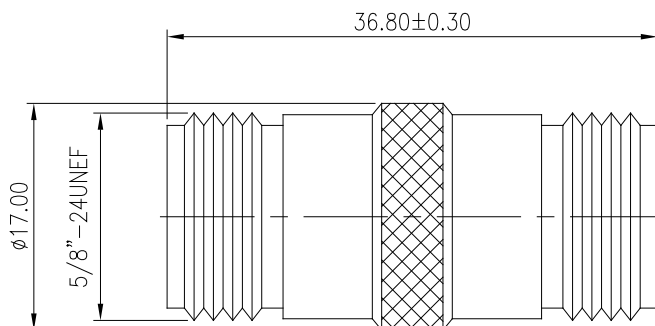

MODEL NAME RFA003-NJNJ-00

MATERIAL:
CONTACT: BRASS, NICKEL PLATED
INSULATOR: DELRIN
BODY: BRASS, NICKEL PLATED

NOTE: SOME SIZES, STYLES AND OPTIONS ARE NON-STANDARD, NON-CANCELLABLE AND NON-RETURNABLE.