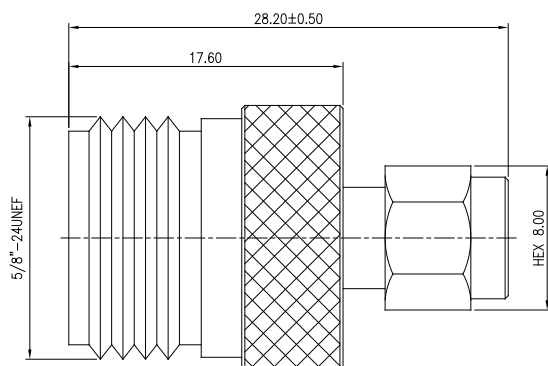

MODEL NAME RFA013-NJSP-10

MATERIAL:
CONTACT: BRASS, GOLD PLATED
INSULATOR: DELRIN
BODY: BRASS, NICKEL PLATED

NOTE: SOME SIZES, STYLES AND OPTIONS ARE NON-STANDARD, NON-CANCELLABLE AND NON-RETURNABLE.