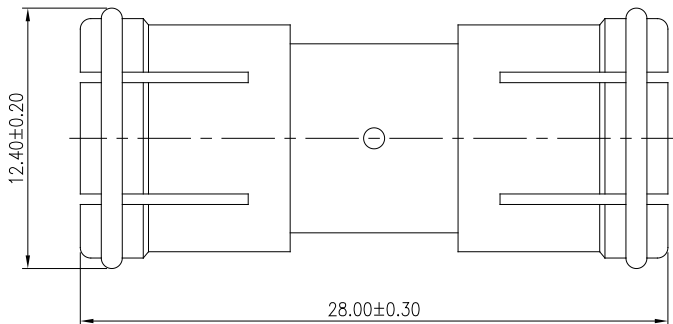

MATERIAL:
CONTACT: BRASS, TIN PLATED
INSULATOR: DELRIN
BODY: BRASS, NICKEL PLATED

MODEL NAME RFA035-FPPF-00