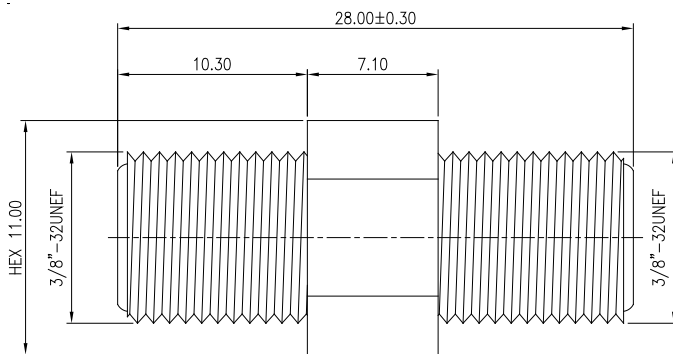

MODEL NAME RFA031-FJFJ-20

MATERIAL:
CONTACT: BRASS, TIN PLATED
INSULATOR: DELRIN
BODY: BRASS, NICKEL PLATED