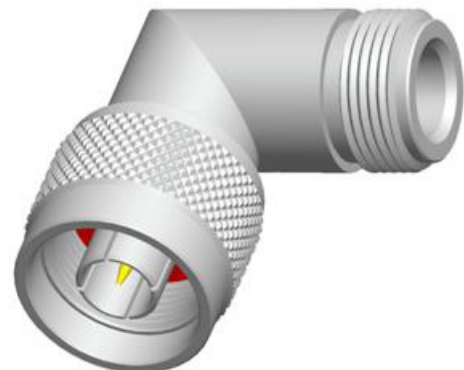

NOTE: SOME SIZES, STYLES AND OPTIONS ARE NON-STANDARD, NON-CANCELLABLE AND NON-RETURNABLE.