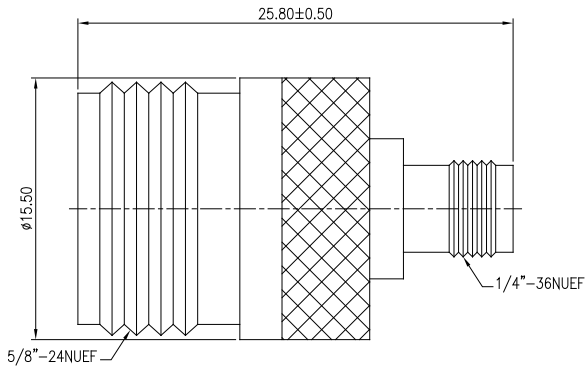

RF ADAPTER

MODEL NAME RFA014-NJSJ-10

MATERIAL:
CONTACT: BRASS, GOLD PLATED
INSULATOR: DELRIN
BODY: BRASS, NICKEL PLATED