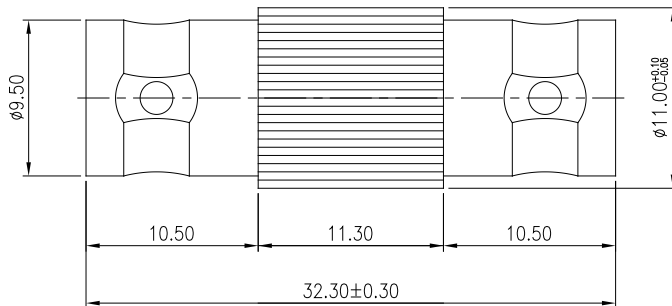

MODEL NAME RFA043-BJBJ-10

MATERIAL:
CONTACT: BRASS, GOLD PLATED
INSULATOR: DELRIN
BODY: BRASS, NICKEL PLATED

NOTE: SOME SIZES, STYLES AND OPTIONS ARE NON-STANDARD, NON-CANCELLABLE AND NON-RETURNABLE.